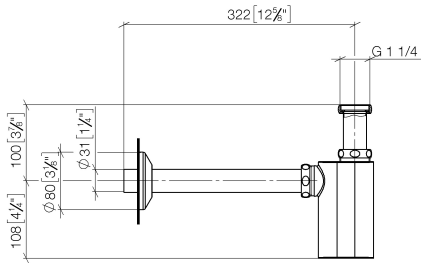

10 040 970 Product version from 7/1/2025

- Flange diameter 3-1/8"

	Brushed Dark Platinum	10 040 970-99
	Chrome	10 040 970-00
	Brushed Platinum	10 040 970-06
	Platinum	10 040 970-08
	Durabress (23kt Gold)	10 040 970-09
	Dark Chrome	10 040 970-19
	Brushed Durabress (23kt Gold)	10 040 970-28
	Brushed Dark Brass (PVD)	10 040 970-39
	Brushed Champagne (22kt Gold)	10 040 970-46
	Champagne (22kt Gold)	10 040 970-47

10 040 970 Product version from 7/1/2025

mm [inches]

10 040 970 Product version from 7/1/2025

Parts for other finishes can be found here: [Chrome](#)

### Spare parts list

Number	Item Number	Designation	Number of units	Lead time
	5 09 14 05 016 90	Washer NBR 70 -	2.00	2
	4 09 28 10 003 90	ring	1.00	2
	8 09 28 23 002-99	pipe	1.00	20
	6 09 28 23 006 90	pipe	1.00	2
	2 09 14 05 017 90	seal	1.00	2
	3 09 23 30 015-99	nut	3.00	20
	1 09 28 23 005-99	Pipe - Brushed Dark Platinum	1.00	20
	7 09 19 22 080-99	casing	1.00	20
	9 90 27 01 015 00-99	rosette	1.00	20