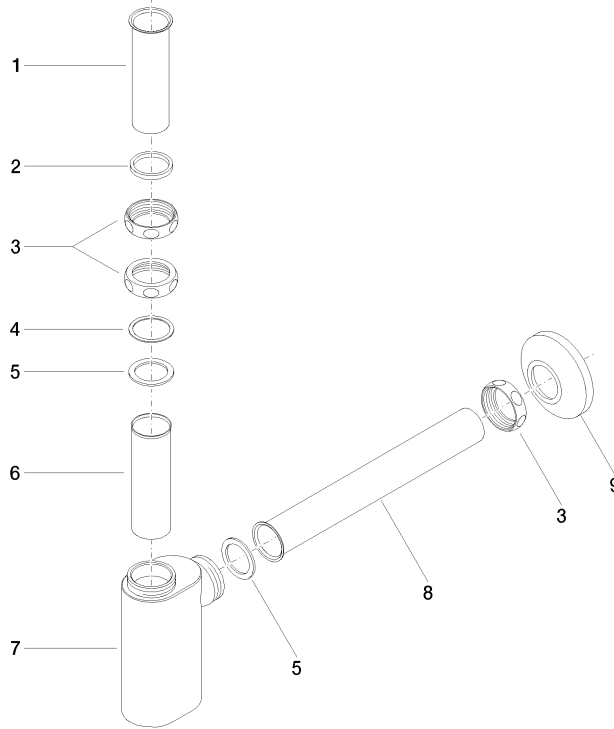

10 040 970 Product version from 7/1/2025

- Flange diameter 3-1/8"

	Brushed Dark Platinum	10 040 970-99
	Chrome	10 040 970-00
	Brushed Platinum	10 040 970-06
	Platinum	10 040 970-08
	Durabress (23kt Gold)	10 040 970-09
	Dark Chrome	10 040 970-19
	Brushed Durabress (23kt Gold)	10 040 970-28
	Brushed Dark Brass (PVD)	10 040 970-39
	Brushed Champagne (22kt Gold)	10 040 970-46
	Champagne (22kt Gold)	10 040 970-47

10 040 970 Product version from 7/1/2025

mm [inches]

10 040 970 Product version from 7/1/2025

Parts for other finishes can be found here: [Chrome](#)

### Spare parts list

Number	Item Number	Designation	Number of units	Lead time
	5 09 14 05 016 90	Washer NBR 70 -	2.00	2
	4 09 28 10 003 90	ring	1.00	2
	8 09 28 23 002-99	pipe	1.00	20
	6 09 28 23 006 90	pipe	1.00	2
	2 09 14 05 017 90	seal	1.00	2
	3 09 23 30 015-99	nut	3.00	20
	1 09 28 23 005-99	Pipe - Brushed Dark Platinum	1.00	20
	7 09 19 22 080-99	casing	1.00	20
	9 90 27 01 015 00-99	rosette	1.00	20