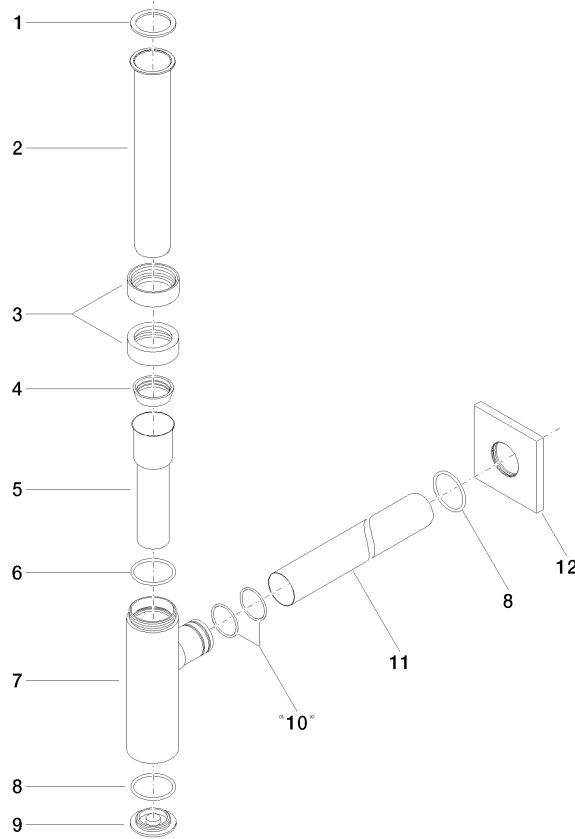

**Lavatory siphon 1 1/4" - Brushed Dark Platinum**

SERIES SPECIFIC

10 060 780 Product version from 9/1/2025

- Flange 3-1/8" x 3-1/8"

	Brushed Dark Platinum	10 060 780-99
	Chrome	10 060 780-00
	Brushed Platinum	10 060 780-06
	Platinum	10 060 780-08
	Dark Chrome	10 060 780-19
	Brushed Durabronze (23kt Gold)	10 060 780-28
	Matte Black	10 060 780-33
	Brushed Gold (PVD)	10 060 780-37
	Brushed Dark Brass (PVD)	10 060 780-39
	Brushed Champagne (22kt Gold)	10 060 780-46
	Champagne (22kt Gold)	10 060 780-47
	Brushed Chrome	10 060 780-93

# Lavatory siphon 1 1/4" - Brushed Dark Platinum

SERIES SPECIFIC

10 060 780 Product version from 9/1/2025

mm [inches]

10 060 780 Product version from 9/1/2025

Parts for other finishes can be found here: [Chrome](#)

Spare parts list

Number	Item Number	Designation	Number of units	Lead time
11	09 28 23 018-99	pipe	1.00	20
8	09 14 10 148 90	seal	2.00	2
5	09 28 23 019-99	pipe	1.00	-
Spare part can no longer be ordered, please order the replacement item				
4	09 14 03 015 90	seal	1.00	2
1	09 14 20 060 90	seal	1.00	2
9	09 21 02 004-99	lid	1.00	20
10	09 14 10 112 90	seal	2.00	2
7	04 11 01 045 00-99	casing	1.00	20
6	09 14 10 149 90	seal	1.00	2
3	09 23 30 022-99	nut	2.00	20
2	09 28 23 007-99	pipe	1.00	20
12	09 27 78 021-99	rosette	1.00	60