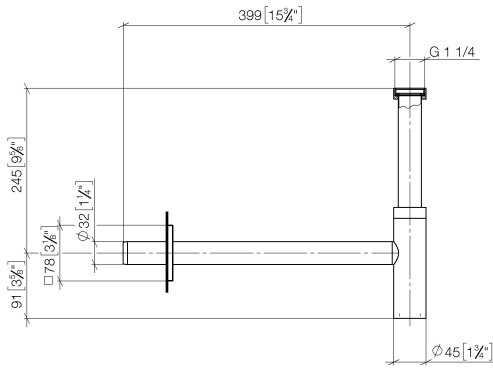

**Lavatory siphon 1 1/4" - Brushed Dark Platinum**

SERIES SPECIFIC

10 060 780 Product version from 9/1/2025

- Flange 3-1/8" x 3-1/8"

	Brushed Dark Platinum	10 060 780-99
	Chrome	10 060 780-00
	Brushed Platinum	10 060 780-06
	Platinum	10 060 780-08
	Dark Chrome	10 060 780-19
	Brushed Durabronze (23kt Gold)	10 060 780-28
	Matte Black	10 060 780-33
	Brushed Gold (PVD)	10 060 780-37
	Brushed Dark Brass (PVD)	10 060 780-39
	Brushed Champagne (22kt Gold)	10 060 780-46
	Champagne (22kt Gold)	10 060 780-47
	Brushed Chrome	10 060 780-93

# Lavatory siphon 1 1/4" - Brushed Dark Platinum

SERIES SPECIFIC

10 060 780 Product version from 9/1/2025

mm [inches]

10 060 780 Product version from 9/1/2025

Parts for other finishes can be found here: [Chrome](#)

Spare parts list

Number	Item Number	Designation	Number of units	Lead time
11	09 28 23 018-99	pipe	1.00	20
8	09 14 10 148 90	seal	2.00	2
5	09 28 23 019-99	pipe	1.00	-
Spare part can no longer be ordered, please order the replacement item				
4	09 14 03 015 90	seal	1.00	2
1	09 14 20 060 90	seal	1.00	2
9	09 21 02 004-99	lid	1.00	20
10	09 14 10 112 90	seal	2.00	2
7	04 11 01 045 00-99	casing	1.00	20
6	09 14 10 149 90	seal	1.00	2
3	09 23 30 022-99	nut	2.00	20
2	09 28 23 007-99	pipe	1.00	20
12	09 27 78 021-99	rosette	1.00	60