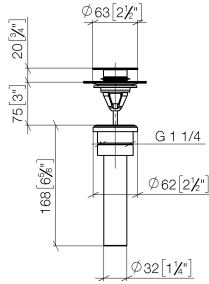

Umbrella drain 1 1/4" - Brushed Dark Platinum

SERIES-VARIOUS

10 125 970 Product version from 10/1/2023

- push to open/close

Suitable only for basins with overflow.

	Brushed Dark Platinum	10 125 970-99 0010
	Chrome	10 125 970-00 0010
	Brushed Platinum	10 125 970-06 0010
	Platinum	10 125 970-08 0010
	Durabress (23kt Gold)	10 125 970-09 0010
	Dark Chrome	10 125 970-19 0010
	Light Gold (PVD)	10 125 970-26 0010
	Brushed Light Gold (PVD)	10 125 970-27 0010
	Brushed Durabress (23kt Gold)	10 125 970-28 0010
	Matte Black	10 125 970-33 0010
	Platinum / Brushed Platinum	10 125 970-36 0010
	Durabress / Brushed Durabress (23kt Gold)	10 125 970-38 0010
	Brushed Dark Brass (PVD)	10 125 970-39 0010
	Brushed Bronze (PVD)	10 125 970-42 0010
	Brushed Champagne (22kt Gold)	10 125 970-46 0010
	Champagne (22kt Gold)	10 125 970-47 0010
	Brushed Chrome	10 125 970-93 0010

10 125 970 Product version from 10/1/2023

mm [inches]

10 125 970 Product version from 10/1/2023

Parts for other finishes can be found here: [Chrome](#)

Spare parts list

Number	Item Number	Designation	Number of units	Lead time
1	04 31 20 096 00-99	plug	1.00	20
9	09 14 05 062 90	seal	1.00	2
7	09 11 10 156-99	connection	1.00	20
3	09 30 30 179 90	screw	1.00	2
5	09 14 05 061 90	seal	1.00	2
6	09 14 03 153 90	seal	1.00	2
10	09 23 30 073-99	nut	1.00	20
4	09 11 01 038-99	cup	1.00	20
2	90 14 03 152 00 90	seal	1.00	2
8	09 28 20 055-99	pipe	1.00	20