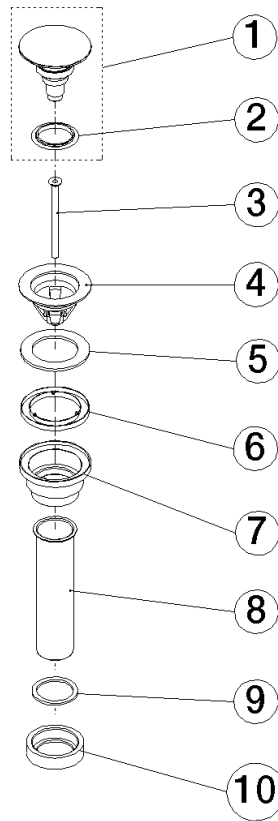

Umbrella drain 1 1/4" - Brushed Dark Platinum

SERIES-VARIOUS

10 125 970 Product version from 10/1/2023

- push to open/close

Suitable only for basins with overflow.

	Brushed Dark Platinum	10 125 970-99 0010
	Chrome	10 125 970-00 0010
	Brushed Platinum	10 125 970-06 0010
	Platinum	10 125 970-08 0010
	Durabress (23kt Gold)	10 125 970-09 0010
	Dark Chrome	10 125 970-19 0010
	Light Gold (PVD)	10 125 970-26 0010
	Brushed Light Gold (PVD)	10 125 970-27 0010
	Brushed Durabress (23kt Gold)	10 125 970-28 0010
	Matte Black	10 125 970-33 0010
	Platinum / Brushed Platinum	10 125 970-36 0010
	Durabress / Brushed Durabress (23kt Gold)	10 125 970-38 0010
	Brushed Dark Brass (PVD)	10 125 970-39 0010
	Brushed Bronze (PVD)	10 125 970-42 0010
	Brushed Champagne (22kt Gold)	10 125 970-46 0010
	Champagne (22kt Gold)	10 125 970-47 0010
	Brushed Chrome	10 125 970-93 0010

10 125 970 Product version from 10/1/2023

mm [inches]

10 125 970 Product version from 10/1/2023

Parts for other finishes can be found here: [Chrome](#)

Spare parts list

Number	Item Number	Designation	Number of units	Lead time
1	04 31 20 096 00-99	plug	1.00	20
9	09 14 05 062 90	seal	1.00	2
7	09 11 10 156-99	connection	1.00	20
3	09 30 30 179 90	screw	1.00	2
5	09 14 05 061 90	seal	1.00	2
6	09 14 03 153 90	seal	1.00	2
10	09 23 30 073-99	nut	1.00	20
4	09 11 01 038-99	cup	1.00	20
2	90 14 03 152 00 90	seal	1.00	2
8	09 28 20 055-99	pipe	1.00	20