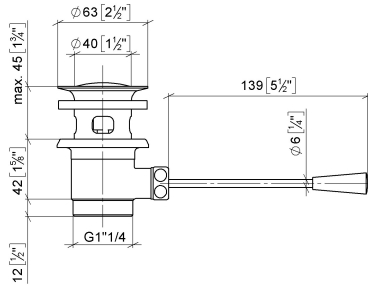

10 300 970 Product version from 10/1/2023

- Length of manual lever 7-1/4"
 - European drain with overflow
- Suitable only for basins with overflow.**

Suitable only for basins with overflow.

	Brushed Dark Platinum	10 300 970-99
	Chrome	10 300 970-00
	Brushed Platinum	10 300 970-06
	Platinum	10 300 970-08
	Durabass (23kt Gold)	10 300 970-09
	Dark Chrome	10 300 970-19
	Light Gold (PVD)	10 300 970-26
	Brushed Light Gold (PVD)	10 300 970-27
	Brushed Durabass (23kt Gold)	10 300 970-28
	Matte Black	10 300 970-33
	Brushed Dark Brass (PVD)	10 300 970-39
	Brushed Bronze (PVD)	10 300 970-42
	Brushed Champagne (22kt Gold)	10 300 970-46
	Champagne (22kt Gold)	10 300 970-47
	Brushed Chrome	10 300 970-93

Required article

Washer NBR 70 -

09 14 05 016
90

Required article

Pipe - Brushed Dark Platinum

09 28 23 005-
99

10 300 970 Product version from 10/1/2023

mm [inches]
1:2

Spare parts list

Number	Item Number	Designation	Number of units	Lead time
8	09 30 11 049 90	disc	1.00	2
4	09 14 03 025 90	seal	1.00	2
5	09 11 01 023-99	cup	1.00	20
3	04 28 10 026 00 90	accessories	1.00	2
1	90 11 01 026 00-99	cup	1.00	20
6	09 14 05 040 90	seal	1.00	2
10	09 20 01 040-99	handle	1.00	20
9	09 23 30 003-99	nut	1.00	20
2	04 31 20 016 00-99	plug	1.00	20
7	09 31 09 055-99	pull-rod	1.00	20