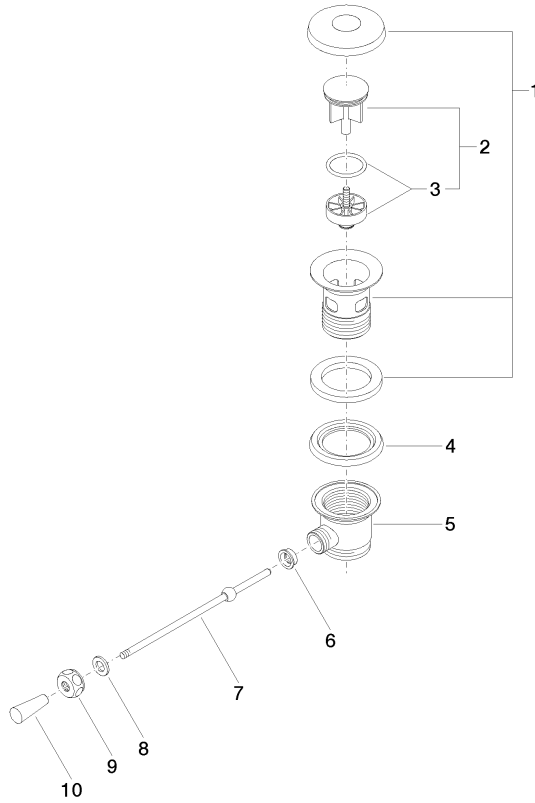

10 300 970 Product version from 10/1/2023

- Length of manual lever 7-1/4"
 - European drain with overflow
- Suitable only for basins with overflow.**

Suitable only for basins with overflow.

	Brushed Dark Platinum	10 300 970-99
	Chrome	10 300 970-00
	Brushed Platinum	10 300 970-06
	Platinum	10 300 970-08
	Durabass (23kt Gold)	10 300 970-09
	Dark Chrome	10 300 970-19
	Light Gold (PVD)	10 300 970-26
	Brushed Light Gold (PVD)	10 300 970-27
	Brushed Durabass (23kt Gold)	10 300 970-28
	Matte Black	10 300 970-33
	Brushed Dark Brass (PVD)	10 300 970-39
	Brushed Bronze (PVD)	10 300 970-42
	Brushed Champagne (22kt Gold)	10 300 970-46
	Champagne (22kt Gold)	10 300 970-47
	Brushed Chrome	10 300 970-93

Required article

Washer NBR 70 -

09 14 05 016
90

Required article

Pipe - Brushed Dark Platinum

09 28 23 005-
99

10 300 970 Product version from 10/1/2023

mm [inches]
1:2

Spare parts list

Number	Item Number	Designation	Number of units	Lead time
8	09 30 11 049 90	disc	1.00	2
4	09 14 03 025 90	seal	1.00	2
5	09 11 01 023-99	cup	1.00	20
3	04 28 10 026 00 90	accessories	1.00	2
1	90 11 01 026 00-99	cup	1.00	20
6	09 14 05 040 90	seal	1.00	2
10	09 20 01 040-99	handle	1.00	20
9	09 23 30 003-99	nut	1.00	20
2	04 31 20 016 00-99	plug	1.00	20
7	09 31 09 055-99	pull-rod	1.00	20