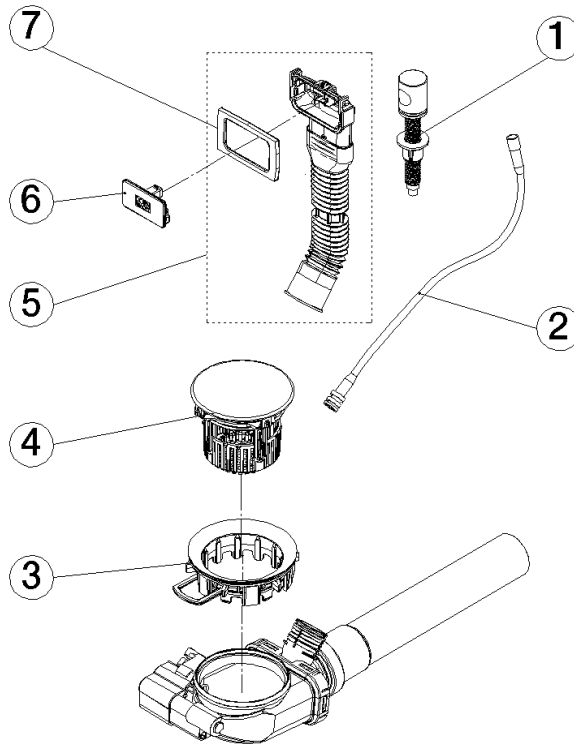

10 405 004 Product version from 1/1/2025

- 3 1/2" hidden drain valve with underlying strainer
- pull knob with Bowden cable
- Hidden, swivel overflow
- DN40 drain
- Drain connection directed towards the wall and can be swiveled max. 30° left/right

Can only be combined with our brushed stainless steel kitchen sinks 38 XXX 004-86.

10 405 004 Product version from 1/1/2025

### Spare parts list

No.	Item Number	Name	Quantity used	Delivery time
5	90 11 01 128 00 90	pop-up waste	1.00	2
3	90 11 01 211 00 90	pop-up waste	1.00	2
2	90 11 01 127 00 90	diverter	1.00	2
7	90 11 01 125 00 90	seal	1.00	2
4	90 11 01 135 00-86	strainer	1.00	30
6	90 28 30 080 00-86	cap	1.00	30
1	90 21 01 050 00-00	pull-rod	1.00	10