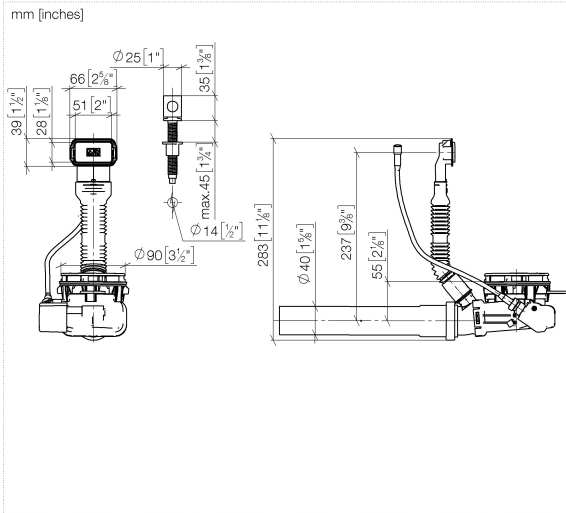

10 405 004 Product version from 1/1/2025

- 3 1/2" hidden drain valve with underlying strainer
- pull knob with Bowden cable
- Hidden, swivel overflow
- DN40 drain
- Drain connection directed towards the wall and can be swiveled max. 30° left/right

Can only be combined with our brushed stainless steel kitchen sinks 38 XXX 004-86.

10 405 004 Product version from 1/1/2025

### Spare parts list

No.	Item Number	Name	Quantity used	Delivery time
5	90 11 01 128 00 90	pop-up waste	1.00	2
3	90 11 01 211 00 90	pop-up waste	1.00	2
2	90 11 01 127 00 90	diverter	1.00	2
7	90 11 01 125 00 90	seal	1.00	2
4	90 11 01 135 00-86	strainer	1.00	30
6	90 28 30 080 00-86	cap	1.00	30
1	90 21 01 050 00-00	pull-rod	1.00	10