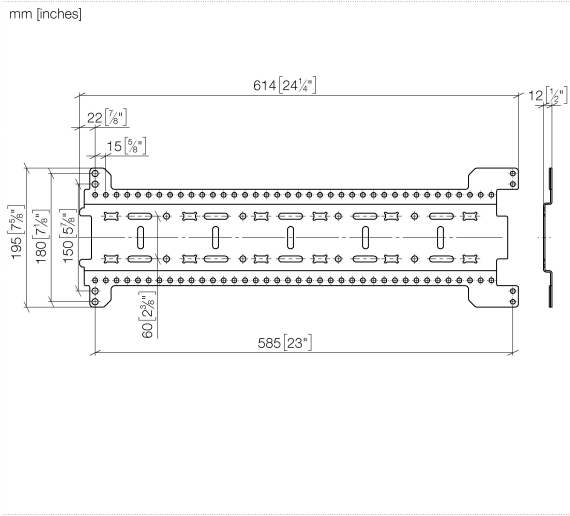

12 360 970 90

- width 555mm
- height 135 mm
- depth 12 mm
- retaining screws and plugs

More about the xGRID installation track can be found in the Shower Book brochure

12 360 970 90

12 360 970 90

Spare parts list

No.	Item Number	Name	Quantity used	Delivery time
1	04 30 31 054 00 90	fixing set	2.00	2
2	90 30 30 212 00 90	fixing set	1.00	2