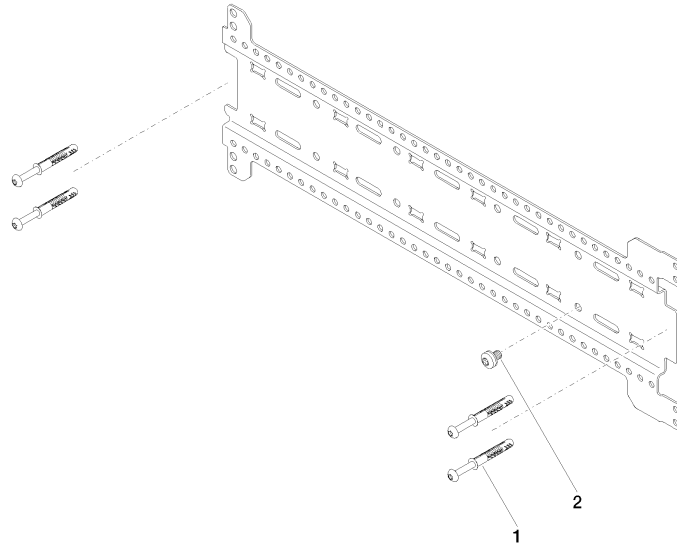

12 360 970 90

- width 555mm
- height 135 mm
- depth 12 mm
- retaining screws and plugs

More about the xGRID installation track can be found in the Shower Book brochure

12 360 970 90

12 360 970 90

Spare parts list

No.	Item Number	Name	Quantity used	Delivery time
1	04 30 31 054 00 90	fixing set	2.00	2
2	90 30 30 212 00 90	fixing set	1.00	2