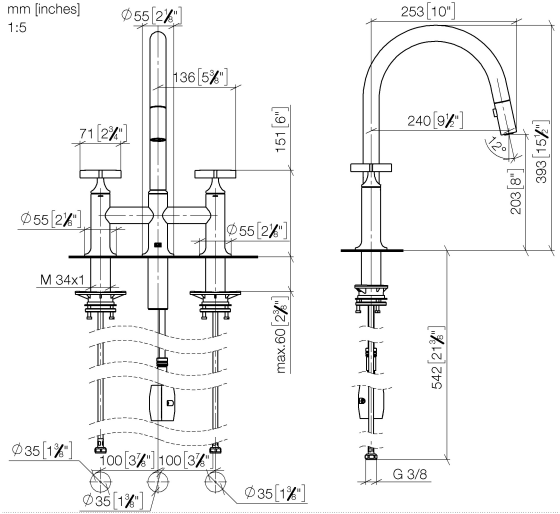

VAIA Three-hole bridge mixer Pull-down with spray function - Champagne (22kt Gold)

VAIA

19 875 809 Product version from 7/1/2023

- 240mm projection
- pivotable spout 360°
- Optional swivel limiter available with swivel limiter set 12 823 970 90
- air-enriched flow and spray flow
- 1800 mm metal shower hose
- sprayface with anti-scaling system
- max. flow 8 l/min at 3 bar flow pressure
- lead-free
- Flow modes can be changed while the water is running
- This product can help a building meet the requirements of Green Building Rating Systems, e.g. LEED®, BREEAM®, DGNB

Recommended miscellaneous

Swivel limitation set -

12 823 970 90

Recommended miscellaneous

VAIA Dispenser with rosette - Champagne (22kt Gold)

82 434 809-47

19 875 809 Product version from 7/1/2023

mm [inches]
1:5

Flow rate chart

Codes & Standards

DIN 4109

EN 1717

ISO 3822

Ü-Zeichen

VAIA Three-hole bridge mixer Pull-down with spray function - Champagne (22kt Gold)

VAIA

Spare parts list

No.	Item Number	Name	Quantity used	Delivery time
	5 04 30 11 040 00 90	fixing set	2.00	2
	1 90 28 22 397 00-47	spout	1.00	30
	3 90 12 12 232 00 90	fixing cap	2.00	2
	8 04 21 50 010 00 90	accessories	1.00	2
	2 90 20 80 036 00-47	handle	2.00	30
	4 90 90 03 131 00 90	top	2.00	2
	10 90 24 03 253 00 90	adaptor	1.00	2
	9 04 30 02 120 00-47	hose	1.00	-
Spare part can no longer be ordered, please order the replacement item				
	7 04 30 04 100 00 90	hose	2.00	2
	6 04 28 20 066 00 90	pipe	1.00	2
	12 90 18 40 317 00-47	shower	1.00	30
	11 90 14 10 043 00 90	seal	3.00	2