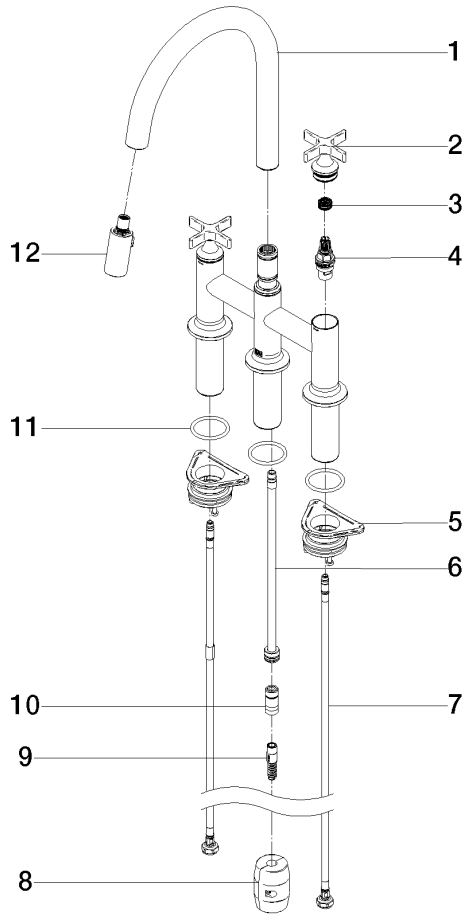

VAIA Three-hole bridge mixer Pull-down with spray function - Champagne (22kt Gold)

VAIA

19 875 809 Product version from 7/1/2023

- 240mm projection
- pivotable spout 360°
- Optional swivel limiter available with swivel limiter set 12 823 970 90
- air-enriched flow and spray flow
- 1800 mm metal shower hose
- sprayface with anti-scaling system
- max. flow 8 l/min at 3 bar flow pressure
- lead-free
- Flow modes can be changed while the water is running
- This product can help a building meet the requirements of Green Building Rating Systems, e.g. LEED®, BREEAM®, DGNB

Flow rate chart

Codes & Standards

DIN 4109

EN 1717

ISO 3822

Ü-Zeichen

VAIA Three-hole bridge mixer Pull-down with spray function - Champagne (22kt Gold)

VAIA

Spare parts list

No.	Item Number	Name	Quantity used	Delivery time
	5 04 30 11 040 00 90	fixing set	2.00	2
	1 90 28 22 397 00-47	spout	1.00	30
	3 90 12 12 232 00 90	fixing cap	2.00	2
	8 04 21 50 010 00 90	accessories	1.00	2
	2 90 20 80 036 00-47	handle	2.00	30
	4 90 90 03 131 00 90	top	2.00	2
	10 90 24 03 253 00 90	adaptor	1.00	2
	9 04 30 02 120 00-47	hose	1.00	-
Spare part can no longer be ordered, please order the replacement item				
	7 04 30 04 100 00 90	hose	2.00	2
	6 04 28 20 066 00 90	pipe	1.00	2
	12 90 18 40 317 00-47	shower	1.00	30
	11 90 14 10 043 00 90	seal	3.00	2