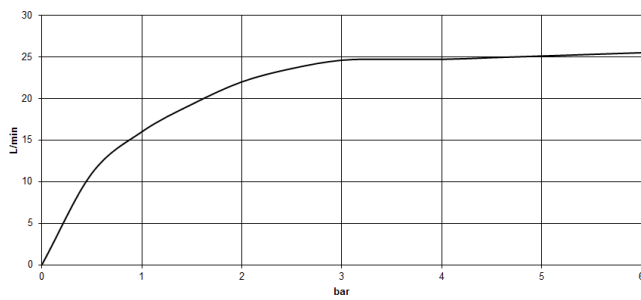

SERIES SPECIFIC

25 863 661 Product version from 10/1/2023

Flow rate chart

Codes & Standards

ASME A112.18.1

cUPC

EN 1717

Scottish Water
Byelaws