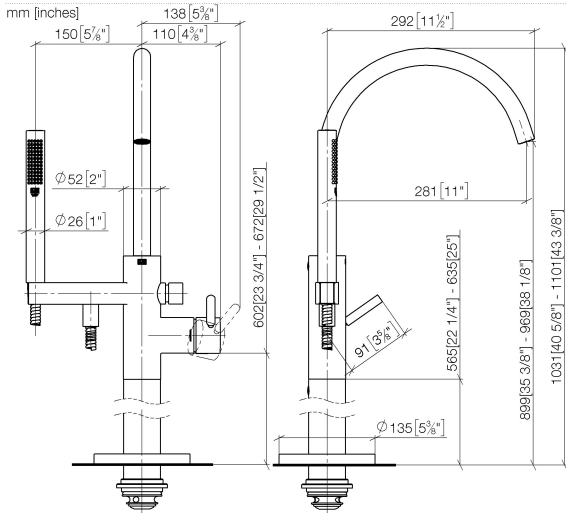

Single-lever bath mixer with stand pipe for free-standing assembly with hand shower set - Chrome

SERIES SPECIFIC

25 863 661 Product version from 10/1/2023