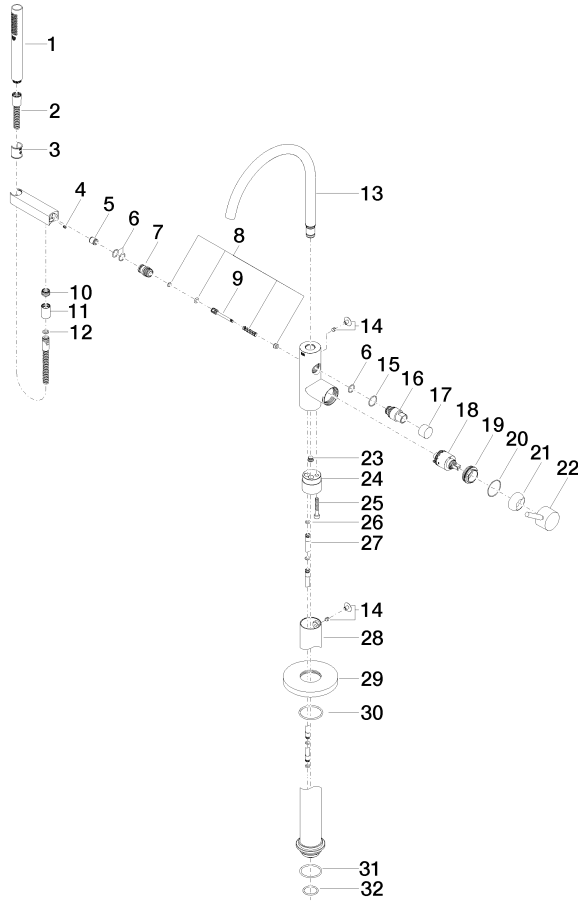

Single-lever bath mixer with stand pipe for free-standing assembly with hand shower set - Chrome

SERIES SPECIFIC

25 863 661 Product version from 10/1/2023

Single-lever bath mixer with stand pipe for free-standing assembly with hand shower set - Chrome

SERIES SPECIFIC

25 863 661 Product version from 10/1/2023

Spare parts list

No.	Item Number	Name	Quantity used	Delivery time
4	09 31 11 058 90	pin	1.00	2
3	09 18 40 118 90	sleeve	1.00	2
15	09 14 10 112 90	seal	1.00	2
8	90 16 02 023 00 90	spring	1.00	2
26	09 14 10 139 90	seal	2.00	2
22	90 20 66 005 00-00	handle	1.00	10
27	04 28 22 025 00 90	connection	2.00	2
7	09 24 03 153 20-00	nipple	1.00	10
16	09 21 34 081 20-00	nipple	1.00	10
32	09 14 10 018 90	seal	1.00	2
2	90 30 02 072 00-00	Metal shower hose 1/2" x 3/8" x 1250 mm - Chrome	1.00	10
14	04 31 20 036 00 90	plug	2.00	2
25	09 30 30 111 90	screw	1.00	2
18	90 15 05 039 00 90	cartridge	1.00	2
13	90 28 22 327 01-00	spout	1.00	10
9	09 31 09 102 20-00	pull-rod	1.00	10
19	09 24 04 298 90	nut	1.00	2
29	09 27 88 007-00	rosette	1.00	10
20	09 14 10 037 90	seal	1.00	2
28	04 28 22 030 00-00	pipe	1.00	10
21	09 28 30 036-00	cover	1.00	10
10	09 24 03 069 90	nipple	1.00	2
24	09 24 03 152 20-00	adaptor	1.00	60
31	09 14 10 084 90	seal	1.00	2
17	09 20 88 002-00	handle	1.00	10
30	90 14 10 129 00 90	seal	1.00	2
11	90 21 02 069 00-00	cover	1.00	10
6	90 14 10 010 00 90	seal	3.00	2
23	04 31 20 039 11 90	plug	1.00	2
12	90 14 20 026 00 90	seal	1.00	2
5	90 23 01 141 00 90	back-flow preventer	1.00	2
1	90 12 11 140 41-00	shower	1.00	10