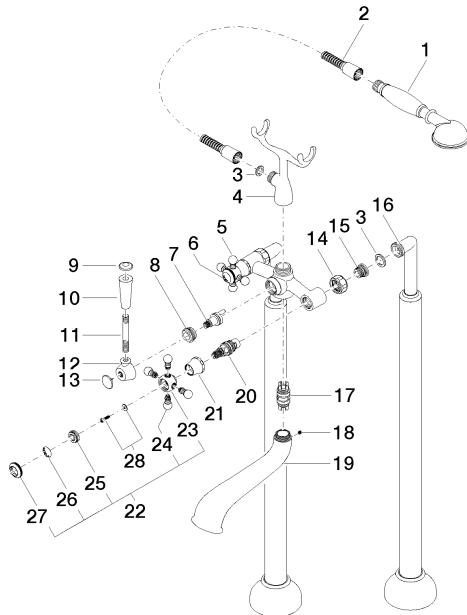

MADISON Two-hole bath mixer for free-standing assembly with hand shower set - Chrome

MADISON

25 943 360 Product version from 4/1/2025

Spare parts list

No.	Item Number	Name	Quantity used	Delivery time
12	09 18 20 011-00	base	1.00	10
6	09 26 01 011 90	accessories	1.00	2
9	09 30 30 062-00	screw	1.00	10
26	09 26 01 010 90	accessories	1.00	2
24	09 20 36 004-00	handle	8.00	10
2	28 104 970-00	Metal shower hose 1/2" x 1/2" x 1250 mm - Chrome	1.00	2
21	09 21 02 055-00	cover	2.00	10
15	04 29 05 014 00 90	nipple	2.00	2
16	12 943 360-00	connection	1.00	10
19	13 592 380-00	spout	1.00	60
4	04 17 20 010 00-00	holder	1.00	10
27	09 20 36 005-00	handle	2.00	10
11	09 28 22 013 90	pipe	1.00	2
28	04 30 30 029 00 90	fixing set	2.00	2
5	04 20 36 002 07-00	handle (hot)	1.00	10
13	09 30 30 064-00	screw	1.00	10
1	28 002 970-00	MADISON Metal hand shower with porcelain insert (white) - Chrome	1.00	10
23	09 20 36 002-00	handle	2.00	10
8	09 23 10 007 90	nut	1.00	2
25	09 20 83 006 90	handle	2.00	2
22	04 20 36 002 06-00	handle (cold)	1.00	10
14	09 23 30 010-00	nut	2.00	10
10	11 170 370-00	MADISON Lever insert - Chrome	1.00	10
20	90 90 03 131 00 90	top	2.00	2
7	90 15 01 001 00 90	diverter	1.00	2
3	90 14 20 002 00 90	seal	1.00	2
17	90 21 10 010 00 90	insert	1.00	2
18	90 31 11 030 00 90	pin	1.00	2