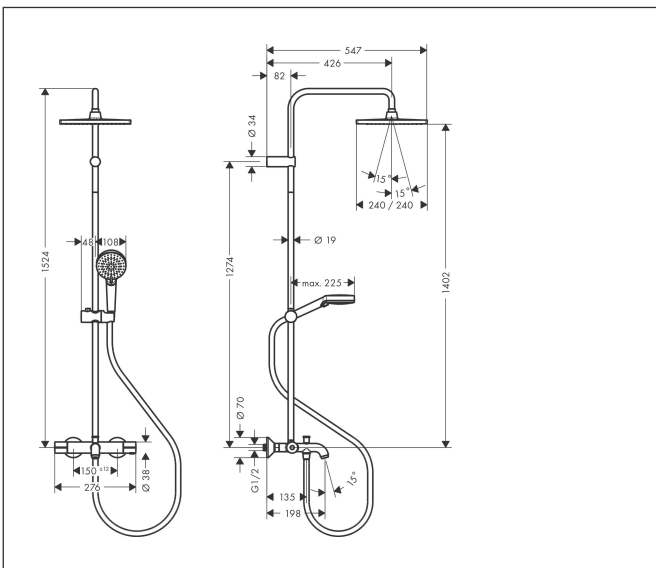

Brand hansgrohe  
 Art. Name **Vernis Shape** Showerpipe 240 1jet with bath thermostat  
 Art. Nr. 26900670  
 Surface Matt Black

## Product picture

## Features

- consists of: overhead shower, hand shower, bath thermostat, shower hose, slider, shower bar
- overhead shower Crometta E 240
- shower head size overhead shower: 240 x 240 mm
- spray type overhead shower: Rain
- removable shower head
- function from: 9,8 l/min
- flow rate Rain spray at 3 bar: 18,2 l/min
- flow rate bath filler: 20 l/min
- spray type hand shower: Rain, IntenseRain
- maximum flow rate of hand shower at 3 bar: 15,2 l/min
- maximum flow rate for Showerpipe at 3 bar: 20 l/min
- minimum flow pressure: 1 bar
- max. operating pressure: 10 bar
- ball-joint: overhead shower angle adjustable
- height-adjustable slider with locking push-button slider
- shower arm length overhead shower: 426 mm
- thermostat Vernis
- SafetyStop at 40 °C
- adjustable hot water limitation
- outlets controlled via turning handle
- suitable for continuous flow water heaters
- mounting type: exposed installation
- connection dimension: DN15
- connection thread: G 1/2

## Spray Types

Brand hansgrohe  
 Art. Name **Vernis Shape** Showerpipe 240 1jet with bath thermostat  
 Art. Nr. 26900670  
 Surface Matt Black