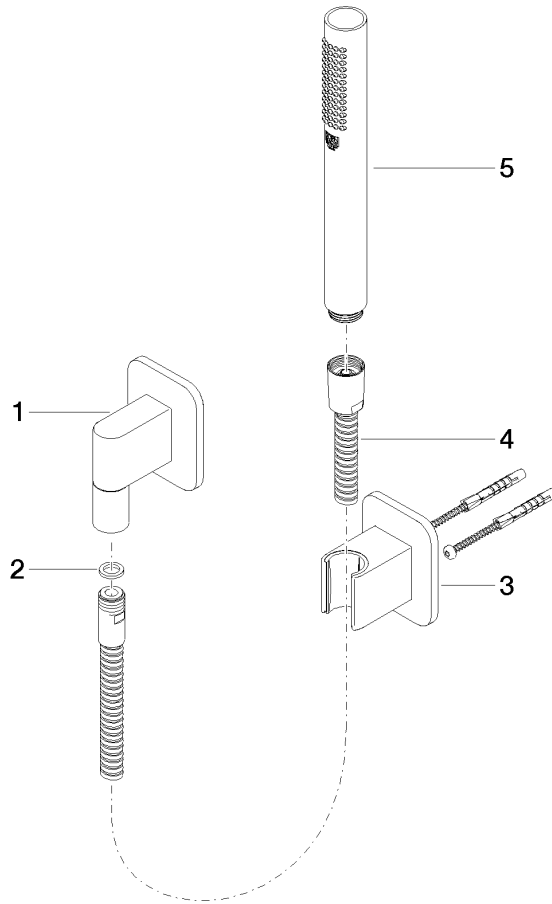

27 802 845

- COMPACT RAIN, max. flow rate 15 l/min (at 3 bar)
- with anti-scale system
- inherently safe from back flow.
- metal shower hose 1250mm with integrated anti-twist protection

Technical data:

- rosette for wall elbow 60 x 78mm
- rosette for shower holder 60 x 78mm
- 3/8" shower outlet
- 1/2" wall elbow

Recommended miscellaneous

Concealed wall elbow -

- max. recess depth 163 mm
- min. recess depth 90 mm

35 085 970 90

27 802 845

mm [inches]

Flow rate chart

Codes & Standards

DIN 4109

ISO 3822

Scottish Water
Byelaws

UK Water Supply
Regulations

Ü-Zeichen

LISSÉ Hand shower set with individual rosettes - Chrome

LISSÉ

27 802 845

Certificates and sustainability

LGA_29

LGA_29

WRAS_2209

27 802 845

Spare parts list

No.	Item Number	Name	Quantity used	Delivery time
3	28 050 845-00	LISSÉ Wall bracket - Chrome	1.00	10
1	28 450 845-00	LISSÉ Wall elbow - Chrome	1.00	10
4	90 30 02 072 00-00	Metal shower hose 1/2" x 3/8" x 1250 mm - Chrome	1.00	10
2	90 14 20 026 00 90	seal	1.00	2
5	28 029 979-00	SERIES-VARIOUS Hand shower - Chrome	1.00	2