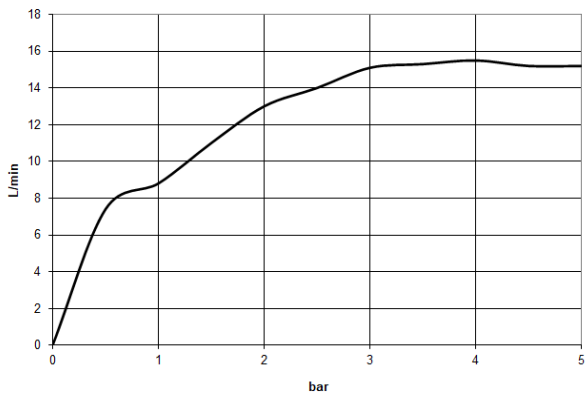

27 802 845

- COMPACT RAIN, max. flow rate 15 l/min (at 3 bar)
- with anti-scale system
- inherently safe from back flow.
- metal shower hose 1250mm with integrated anti-twist protection

Technical data:

- rosette for wall elbow 60 x 78mm
- rosette for shower holder 60 x 78mm
- 3/8" shower outlet
- 1/2" wall elbow

Recommended miscellaneous

Concealed wall elbow -

- max. recess depth 163 mm
- min. recess depth 90 mm

35 085 970 90

27 802 845

mm [inches]

Flow rate chart

Codes & Standards