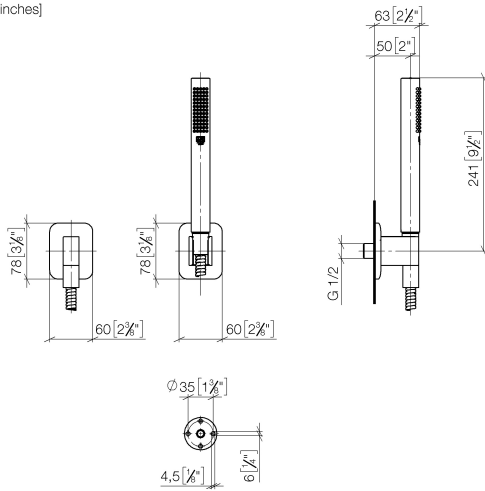

27 802 845

- COMPACT RAIN, max. flow rate 15 l/min (at 3 bar)
- with anti-scale system
- inherently safe from back flow.
- metal shower hose 1250mm with integrated anti-twist protection

Technical data:

- rosette for wall elbow 60 x 78mm
- rosette for shower holder 60 x 78mm
- 3/8" shower outlet
- 1/2" wall elbow

Recommended miscellaneous

Concealed wall elbow -

- max. recess depth 163 mm
- min. recess depth 90 mm

35 085 970 90

27 802 845

mm [inches]

Flow rate chart

Codes & Standards

DIN 4109

ISO 3822

Scottish Water
Byelaws

UK Water Supply
Regulations

Ü-Zeichen

LISSÉ Hand shower set with individual rosettes - Chrome

LISSÉ

27 802 845

Certificates and sustainability

LGA_29

LGA_29

WRAS_2209

27 802 845

Spare parts list

No.	Item Number	Name	Quantity used	Delivery time
3	28 050 845-00	LISSÉ Wall bracket - Chrome	1.00	10
1	28 450 845-00	LISSÉ Wall elbow - Chrome	1.00	10
4	90 30 02 072 00-00	Metal shower hose 1/2" x 3/8" x 1250 mm - Chrome	1.00	10
2	90 14 20 026 00 90	seal	1.00	2
5	28 029 979-00	SERIES-VARIOUS Hand shower - Chrome	1.00	2