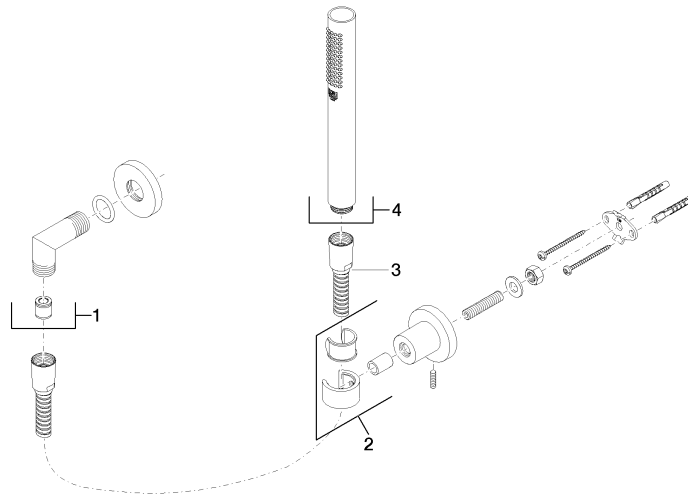

### Spare parts list

| No. | Item Number   | Name   | Quantity used | Delivery time |
|-----|---------------|--|---------------|---------------|
| 1   | 28 450 892-00 | connection                                       | 1.00          | 60            |
| 3   | 28 104 970-00 | Metal shower hose 1/2" x 1/2" x 1250 mm - Chrome | 1.00          | 2             |
| 2   | 28 050 892-00 | TARA Wall bracket - Chrome                       | 1.00          | 10            |
| 4   | 28 029 979-00 | SERIES-VARIOUS Hand shower - Chrome              | 1.00          | 2             |