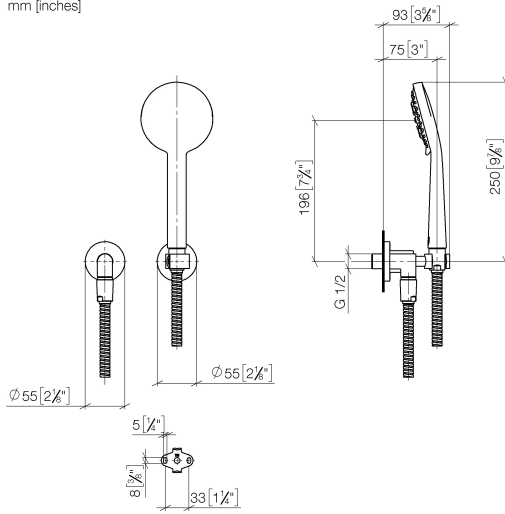

Technical data:

- rosette for wall elbow Ø 55mm
- rosette for shower holder Ø 55mm
- 1/2" wall elbow
- 1/2" shower outlet

Notes:

	Chrome	27 803 892-00
	Chrome	27 803 892-00 0010
	Brushed Platinum	27 803 892-06
	Brushed Platinum	27 803 892-06 0010
	Platinum	27 803 892-08
	Platinum	27 803 892-08 0010
	Dark Chrome	27 803 892-19
	Dark Chrome	27 803 892-19 0010
	Brushed Durabass (23kt Gold)	27 803 892-28 0010
	Brushed Durabass (23kt Gold)	27 803 892-28
	Matte Black	27 803 892-33
	Matte Black	27 803 892-33 0010
	Brushed Dark Brass (PVD)	27 803 892-39 0010
	Brushed Dark Brass (PVD)	27 803 892-39
	Brushed Bronze (PVD)	27 803 892-42
	Brushed Bronze (PVD)	27 803 892-42 0010
	Brushed Champagne (22kt Gold)	27 803 892-46 0010
	Brushed Champagne (22kt Gold)	27 803 892-46
	Champagne (22kt Gold)	27 803 892-47 0010
	Champagne (22kt Gold)	27 803 892-47
	Brushed Chrome	27 803 892-93
	Brushed Chrome	27 803 892-93 0010
	Brushed Dark Platinum	27 803 892-99
	Brushed Dark Platinum	27 803 892-99 0010

27 803 892 Product version from 6/30/2015 to 7/21/2020

Recommended miscellaneous

Concealed wall elbow -

35 085 970 90

- max. recess depth 163 mm
- min. recess depth 90 mm

27 803 892 Product version from 6/30/2015 to 7/21/2020

mm [inches]

Flow rate chart

Codes & Standards

DIN 4109

EN 1717

ISO 3822

Ü-Zeichen

TARA Hand shower set with individual rosettes - Chrome

TARA

27 803 892 Product version from 6/30/2015 to 7/21/2020

Certificates and sustainability

Belgaqua_21-024-2 LGA_29

Belgaqua_25-344-2

Spare parts list

No.	Item Number	Name	Quantity used	Delivery time
2	28 050 892-00	TARA Wall bracket - Chrome	1.00	10
3	28 104 970-00	Metal shower hose 1/2" x 1/2" x 1250 mm - Chrome	1.00	2
1	28 450 892-00	connection	1.00	60
4	28 014 979-00	shower	1.00	60