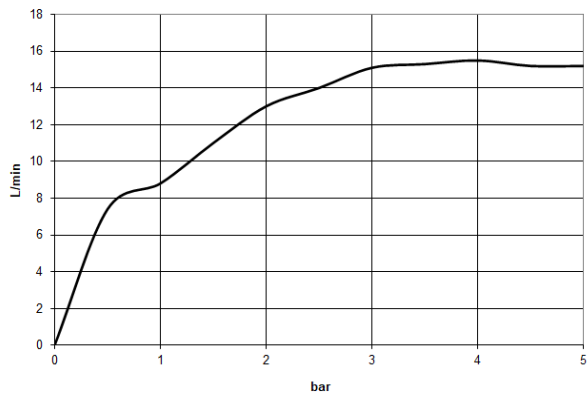

Flow rate chart

Codes & Standards

DIN 4109

EN 1717

ISO 3822

Ü-Zeichen