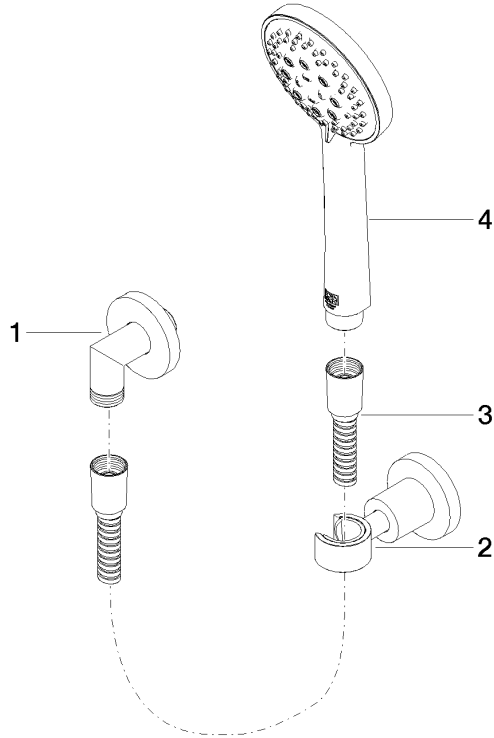

Technical data:

- rosette for wall elbow Ø 55mm
- rosette for shower holder Ø 55mm
- 1/2" wall elbow
- 1/2" shower outlet

Notes:

	Chrome	27 803 892-00
	Chrome	27 803 892-00 0010
	Brushed Platinum	27 803 892-06
	Brushed Platinum	27 803 892-06 0010
	Platinum	27 803 892-08
	Platinum	27 803 892-08 0010
	Dark Chrome	27 803 892-19
	Dark Chrome	27 803 892-19 0010
	Brushed Durabass (23kt Gold)	27 803 892-28 0010
	Brushed Durabass (23kt Gold)	27 803 892-28
	Matte Black	27 803 892-33
	Matte Black	27 803 892-33 0010
	Brushed Dark Brass (PVD)	27 803 892-39 0010
	Brushed Dark Brass (PVD)	27 803 892-39
	Brushed Bronze (PVD)	27 803 892-42
	Brushed Bronze (PVD)	27 803 892-42 0010
	Brushed Champagne (22kt Gold)	27 803 892-46 0010
	Brushed Champagne (22kt Gold)	27 803 892-46
	Champagne (22kt Gold)	27 803 892-47 0010
	Champagne (22kt Gold)	27 803 892-47
	Brushed Chrome	27 803 892-93
	Brushed Chrome	27 803 892-93 0010
	Brushed Dark Platinum	27 803 892-99
	Brushed Dark Platinum	27 803 892-99 0010

27 803 892 Product version from 6/30/2015 to 7/21/2020

Recommended miscellaneous

Concealed wall elbow -

35 085 970 90

- max. recess depth 163 mm
- min. recess depth 90 mm

27 803 892 Product version from 6/30/2015 to 7/21/2020

mm [inches]

Flow rate chart

Codes & Standards

DIN 4109

EN 1717

ISO 3822

Ü-Zeichen

TARA Hand shower set with individual rosettes - Chrome

TARA

27 803 892 Product version from 6/30/2015 to 7/21/2020

Certificates and sustainability

Belgaqua_21-024-2 LGA_29

Belgaqua_25-344-2

Spare parts list

No.	Item Number	Name	Quantity used	Delivery time
2	28 050 892-00	TARA Wall bracket - Chrome	1.00	10
3	28 104 970-00	Metal shower hose 1/2" x 1/2" x 1250 mm - Chrome	1.00	2
1	28 450 892-00	connection	1.00	60
4	28 014 979-00	shower	1.00	60