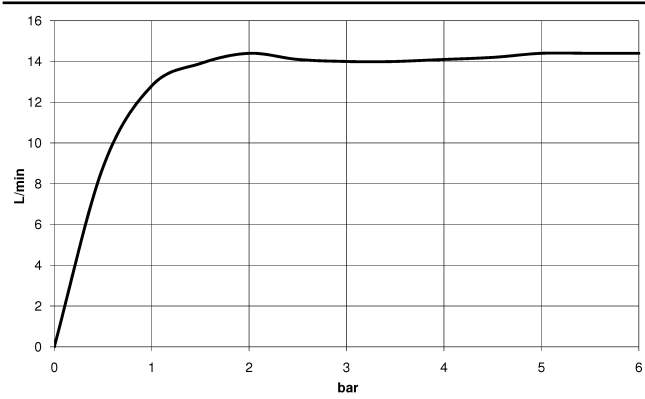

**Technical data:**

- rosette for wall elbow Ø 60mm
- rosette for shower holder Ø 60mm
- 1/2" wall elbow
- 3/8" shower outlet

**Notes:**

	Chrome	27 808 809-00
	Chrome	27 808 809-00 0010
	Brushed Platinum	27 808 809-06
	Brushed Platinum	27 808 809-06 0010
	Platinum	27 808 809-08 0010
	Platinum	27 808 809-08
	Dark Chrome	27 808 809-19 0010
	Brushed Durabronze (23kt Gold)	27 808 809-28 0010
	Brushed Durabronze (23kt Gold)	27 808 809-28
	Brushed Dark Brass (PVD)	27 808 809-39 0010
	Brushed Dark Brass (PVD)	27 808 809-39
	Brushed Bronze (PVD)	27 808 809-42
	Brushed Bronze (PVD)	27 808 809-42 0010
	Brushed Champagne (22kt Gold)	27 808 809-46 0010
	Champagne (22kt Gold)	27 808 809-47 0010
	Brushed Dark Platinum	27 808 809-99
	Brushed Dark Platinum	27 808 809-99 0010

## Recommended miscellaneous

- Concealed wall elbow -** 35 085 970 90
- max. recess depth 163 mm
  - min. recess depth 90 mm

27 808 809 Product version from 3/13/2017 to 6/3/2020

mm [inches]

**Flow rate chart**