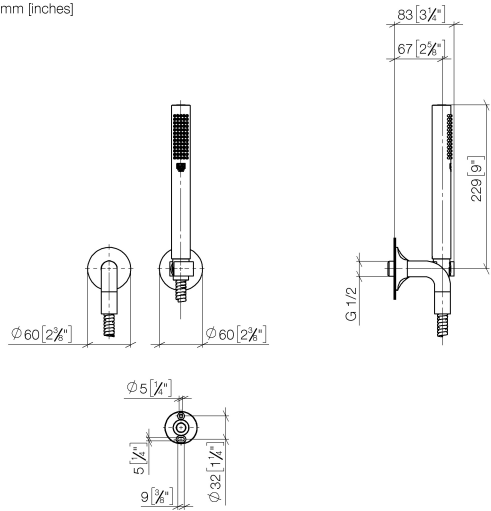

27 808 809 Product version from 3/13/2017 to 6/3/2020

- COMPACT RAIN, max. flow rate 15 l/min (at 3 bar)
- Function from: 5 l/min
- inherently safe from back flow.
- with anti-scale system
- metal shower hose 1250mm with integrated anti-twist protection

**Technical data:**

- rosette for wall elbow Ø 60mm
- rosette for shower holder Ø 60mm
- 1/2" wall elbow
- 3/8" shower outlet

**Notes:**

	Chrome	27 808 809-00
	Chrome	27 808 809-00 0010
	Brushed Platinum	27 808 809-06
	Brushed Platinum	27 808 809-06 0010
	Platinum	27 808 809-08 0010
	Platinum	27 808 809-08
	Dark Chrome	27 808 809-19 0010
	Brushed Durabronze (23kt Gold)	27 808 809-28 0010
	Brushed Durabronze (23kt Gold)	27 808 809-28
	Brushed Dark Brass (PVD)	27 808 809-39 0010
	Brushed Dark Brass (PVD)	27 808 809-39
	Brushed Bronze (PVD)	27 808 809-42
	Brushed Bronze (PVD)	27 808 809-42 0010
	Brushed Champagne (22kt Gold)	27 808 809-46 0010
	Champagne (22kt Gold)	27 808 809-47 0010
	Brushed Dark Platinum	27 808 809-99
	Brushed Dark Platinum	27 808 809-99 0010

## Recommended miscellaneous

- Concealed wall elbow -** 35 085 970 90
- max. recess depth 163 mm
  - min. recess depth 90 mm

27 808 809 Product version from 3/13/2017 to 6/3/2020

mm [inches]

**Flow rate chart**

### Spare parts list

No.	Item Number	Name	Quantity used	Delivery time
1	28 019 979-00	Hand shower - Chrome	1.00	-
Spare part can no longer be ordered, please order the replacement item				
5	90 30 02 072 00-00	Metal shower hose 1/2" x 3/8" x 1250 mm - Chrome	1.00	10
2	28 450 809-00	VAIA Wall elbow - Chrome	1.00	10
3	28 050 809-00	VAIA Wall bracket - Chrome	1.00	10
4	90 14 20 026 00 90	seal	1.00	2