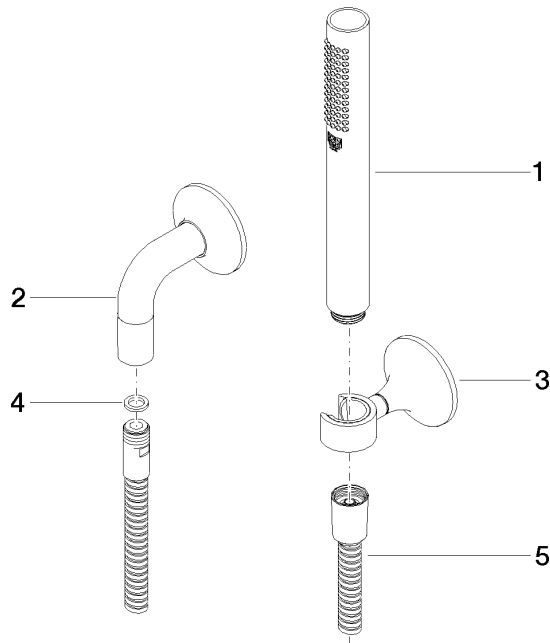

**Technical data:**

- rosette for wall elbow Ø 60mm
- rosette for shower holder Ø 60mm
- 1/2" wall elbow
- 3/8" shower outlet

**Notes:**

	Chrome	27 808 809-00
	Chrome	27 808 809-00 0010
	Brushed Platinum	27 808 809-06
	Brushed Platinum	27 808 809-06 0010
	Platinum	27 808 809-08 0010
	Platinum	27 808 809-08
	Dark Chrome	27 808 809-19 0010
	Brushed Durabronze (23kt Gold)	27 808 809-28 0010
	Brushed Durabronze (23kt Gold)	27 808 809-28
	Brushed Dark Brass (PVD)	27 808 809-39 0010
	Brushed Dark Brass (PVD)	27 808 809-39
	Brushed Bronze (PVD)	27 808 809-42
	Brushed Bronze (PVD)	27 808 809-42 0010
	Brushed Champagne (22kt Gold)	27 808 809-46 0010
	Champagne (22kt Gold)	27 808 809-47 0010
	Brushed Dark Platinum	27 808 809-99
	Brushed Dark Platinum	27 808 809-99 0010

## Recommended miscellaneous

- Concealed wall elbow -** 35 085 970 90
- max. recess depth 163 mm
  - min. recess depth 90 mm

27 808 809 Product version from 3/13/2017 to 6/3/2020

mm [inches]

**Flow rate chart**

## VAIA Hand shower set with individual rosettes - Chrome

VAIA

27 808 809 Product version from 3/13/2017 to 6/3/2020

### Spare parts list

No.	Item Number	Name	Quantity used	Delivery time
1	28 019 979-00	Hand shower - Chrome	1.00	-
Spare part can no longer be ordered, please order the replacement item				
5	90 30 02 072 00-00	Metal shower hose 1/2" x 3/8" x 1250 mm - Chrome	1.00	10
2	28 450 809-00	VAIA Wall elbow - Chrome	1.00	10
3	28 050 809-00	VAIA Wall bracket - Chrome	1.00	10
4	90 14 20 026 00 90	seal	1.00	2