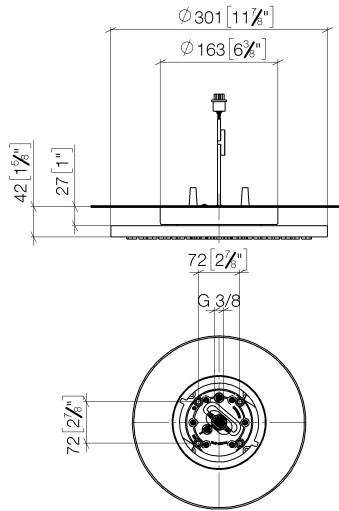

Rain shower for surface-mounted ceiling installation with light 300 mm - Chrome

SERIES SPECIFIC

28 032 970 Product version from 5/1/2022

- rain shower Ø 300 mm
- Rain shower material: metal
- PURE RAIN, max. flow rate 12 l/min (at 3 bar)
- PURIFY RAIN, max. flow rate 6 l/min (at 3 bar)
- with anti-scale system

Technical data:

- Distance to ceiling from bottom edge of shower 40 mm

Electric:

- Ceiling module power supply
- 350mA (CC)
- Spot lighting
- LED colour temperature approx. 3000 K
- Bulbs protected against splashing water
- Technology: LED, not dimmable
- Contains energy efficiency class bulbs
- Comply with the protection zone regulations as defined in DIN VDE 0100, Part 701 (IEC 60364-7-701).

Required miscellaneous

Concealed ceiling installation box 35 042 970 90 for surface-mounted ceiling installation with light -

- min. recess depth 90 mm
- max. recess depth 115 mm
- 2x female thread 1/2" connections
- Input 100-240V AC 50-60Hz
- concealed rough parts
- Output 350 mA SELV / Class 2
- Provided by customer: Light switch

28 032 970 Product version from 5/1/2022
mm [inches]

Flow rate chart

Codes & Standards

DIN 4109

ISO 3822

Scottish Water
Byelaws

UK Water Supply
Regulations

Ü-Zeichen