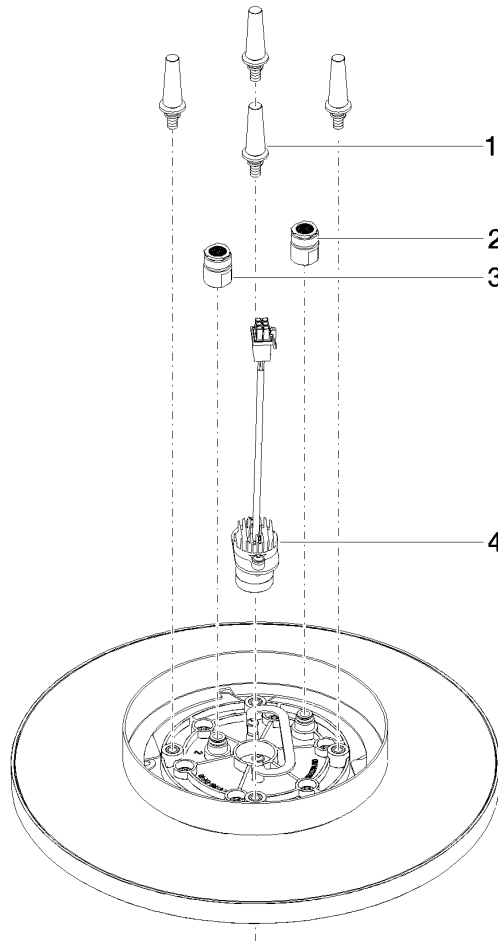

Rain shower for surface-mounted ceiling installation with light 300 mm - Chrome

SERIES SPECIFIC

28 032 970 Product version from 5/1/2022

- rain shower Ø 300 mm
- Rain shower material: metal
- PURE RAIN, max. flow rate 12 l/min (at 3 bar)
- PURIFY RAIN, max. flow rate 6 l/min (at 3 bar)
- with anti-scale system

Technical data:

- Distance to ceiling from bottom edge of shower 40 mm

Electric:

- Ceiling module power supply
- 350mA (CC)
- Spot lighting
- LED colour temperature approx. 3000 K
- Bulbs protected against splashing water
- Technology: LED, not dimmable
- Contains energy efficiency class bulbs
- Comply with the protection zone regulations as defined in DIN VDE 0100, Part 701 (IEC 60364-7-701).

Required miscellaneous

Concealed ceiling installation box 35 042 970 90 for surface-mounted ceiling installation with light -

- min. recess depth 90 mm
- max. recess depth 115 mm
- 2x female thread 1/2" connections
- Input 100-240V AC 50-60Hz
- concealed rough parts
- Output 350 mA SELV / Class 2
- Provided by customer: Light switch

Spare parts list

No.	Item Number	Name	Quantity used	Delivery time
3	90 24 03 309 00 90	connection	1.00	2
2	90 24 03 309 01 90	connection	1.00	2
1	90 17 20 263 00 90	fixing set	1.00	2
4	90 10 01 225 00 90	electronic accessories	1.00	2