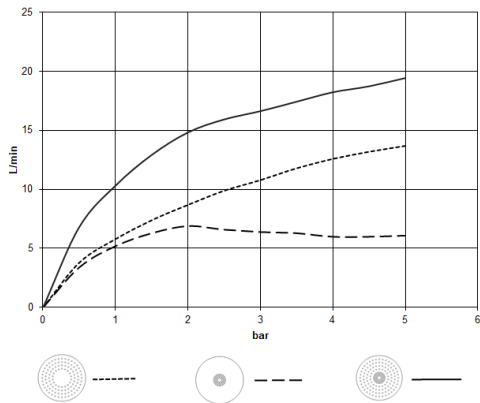

Technical data:

- Distance to ceiling from bottom edge of shower 40 mm

Electric:

- Ceiling module power supply
- 350mA (CC)
- Spot lighting
- LED colour temperature approx. 3000 K
- Bulbs protected against splashing water
- Technology: LED, not dimmable
- Contains energy efficiency class bulbs
- Comply with the protection zone regulations as defined in DIN VDE 0100, Part 701 (IEC 60364-7-701).

Required miscellaneous

Concealed ceiling installation box 35 042 970 90 for surface-mounted ceiling installation with light -

- min. recess depth 90 mm
- max. recess depth 115 mm
- 2x female thread 1/2" connections
- Input 100-240V AC 50-60Hz
- concealed rough parts
- Output 350 mA SELV / Class 2
- Provided by customer: Light switch

28 032 970 Product version from 5/1/2022
mm [inches]

Flow rate chart

Codes & Standards

DIN 4109

ISO 3822

Scottish Water
Byelaws

UK Water Supply
Regulations

Ü-Zeichen