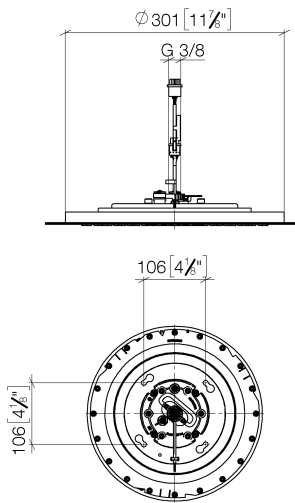

28 034 970 Product version from 5/1/2022

- rain shower Ø 300 mm
- Rain shower material: metal
- PURE RAIN, max. flow rate 12 l/min (at 3 bar)
- PURIFY RAIN, max. flow rate 6 l/min (at 3 bar)
- with anti-scale system

Technical data:

- min. recess depth 137 mm

electrical:

- Ceiling module power supply
- 12V DC (CV)
- Ambient lighting
- Spot lighting
- LED coloured light RGBW
- includes light bulbs with a Class G energy efficiency
- Comply with the protection zone regulations as defined in DIN VDE 0100, Part 701 (IEC 60364-7-701).

Required miscellaneous

Concealed ceiling installation box for recessed ceiling installation with light -

- flush-mounted reflection box Ø 360 mm RAL 9003 signal white
- recess depth 137mm
- 2x female thread 1/2" outlet
- concealed rough parts
- Input 100-240V AC 50-60Hz
- Output 12V DC SELV / Class 2
- ZigBee Light Link RGBW controller

28 034 970 Product version from 5/1/2022

mm [inches]

Flow rate chart

Codes & Standards

DIN 4109

ISO 3822

Scottish Water
Byelaws

UK Water Supply
Regulations