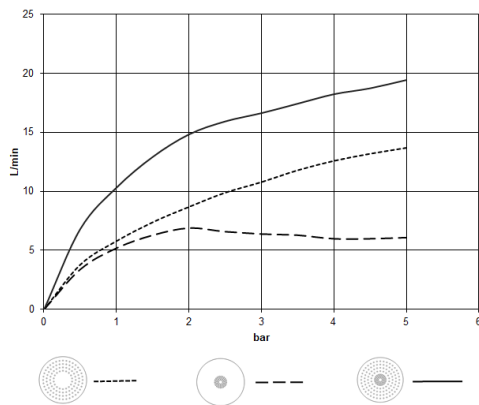

Required miscellaneous

Concealed ceiling installation box for recessed ceiling installation with light -

- flush-mounted reflection box Ø 360 mm RAL 9003 signal white
- recess depth 137mm
- 2x female thread 1/2" outlet
- concealed rough parts
- Input 100-240V AC 50-60Hz
- Output 12V DC SELV / Class 2
- ZigBee Light Link RGBW controller

28 034 970 Product version from 5/1/2022

mm [inches]

Flow rate chart

Codes & Standards

DIN 4109

ISO 3822

Scottish Water
Byelaws

UK Water Supply
Regulations