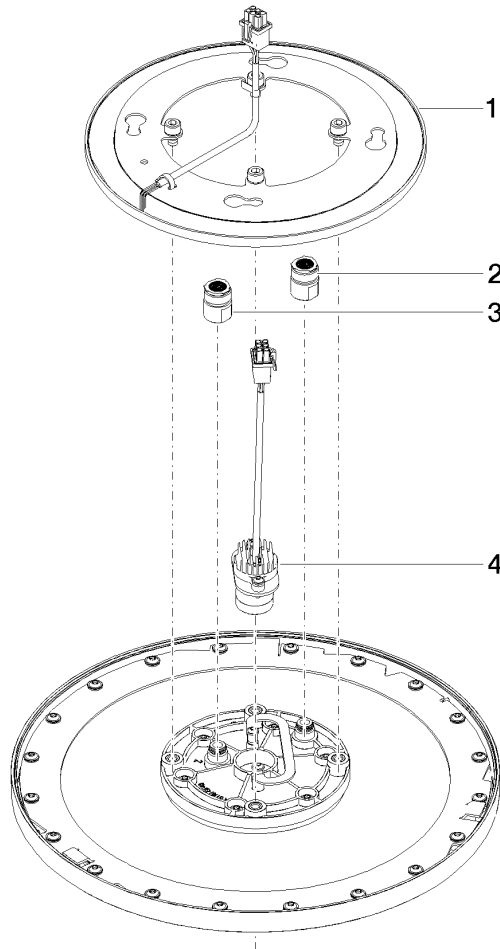

Required miscellaneous

Concealed ceiling installation box for recessed ceiling installation with light -

- flush-mounted reflection box Ø 360 mm RAL 9003 signal white
- recess depth 137mm
- 2x female thread 1/2" outlet
- concealed rough parts
- Input 100-240V AC 50-60Hz
- Output 12V DC SELV / Class 2
- ZigBee Light Link RGBW controller

28 034 970 Product version from 5/1/2022

mm [inches]

Flow rate chart

Codes & Standards

DIN 4109

ISO 3822

Scottish Water
Byelaws

UK Water Supply
Regulations

Ü-Zeichen

Rain shower for recessed ceiling installation with light 300 mm - Chrome

SERIES SPECIFIC

28 034 970 Product version from 5/1/2022

Certificates and sustainability

LGA_38

WRAS_240502

Spare parts list

No.	Item Number	Name	Quantity used	Delivery time
4	90 10 01 225 00 90	electronic accessories	1.00	2
2	90 24 03 309 01 90	connection	1.00	2
3	90 24 03 309 00 90	connection	1.00	2
1	90 10 01 221 00 90	electronic accessories	1.00	2