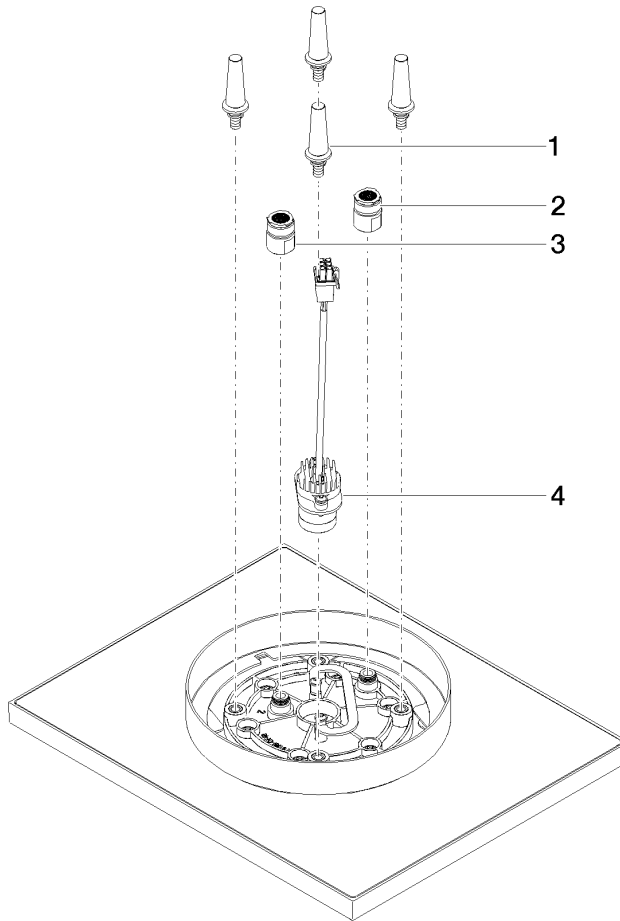

Technical data:

- Distance to ceiling from bottom edge of shower 40 mm

Electric:

- Ceiling module power supply
- 350mA (CC)
- Spot lighting
- LED colour temperature approx. 3000 K
- Technology: LED, not dimmable
- Contains energy efficiency class bulbs
- Bulbs protected against splashing water
- Comply with the protection zone regulations as defined in DIN VDE 0100, Part 701 (IEC 60364-7-701).

Rain shower for surface-mounted ceiling installation with light 300 x 240 mm - SERIES SPECIFIC Chrome

28 042 980 Product version from 5/1/2022
mm [inches]

Flow rate chart

Codes & Standards

DIN 4109

ISO 3822

Scottish Water
Byelaws

UK Water Supply
Regulations

Ü-Zeichen

Rain shower for surface-mounted ceiling installation with light 300 x 240 mm - SERIES SPECIFIC
Chrome

28 042 980 Product version from 5/1/2022

Certificates and sustainability

LGA_38

WRAS_240502

Rain shower for surface-mounted ceiling installation with light 300 x 240 mm - SERIES SPECIFIC
Chrome

28 042 980 Product version from 5/1/2022

Spare parts list

No.	Item Number	Name	Quantity used	Delivery time
1	90 17 20 263 00 90	fixing set	1.00	2
4	90 10 01 225 00 90	electronic accessories	1.00	2
2	90 24 03 309 01 90	connection	1.00	2
3	90 24 03 309 00 90	connection	1.00	2