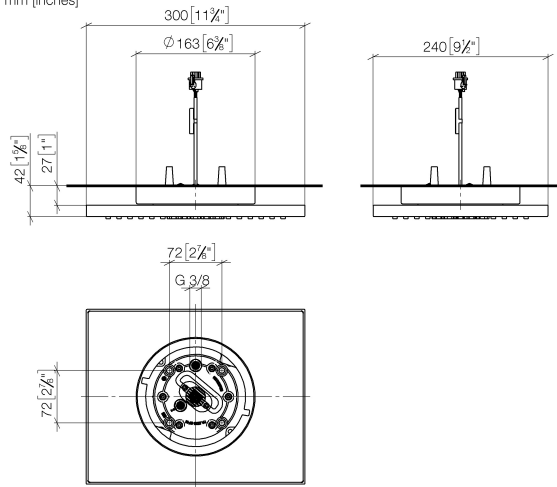

Rain shower for surface-mounted ceiling installation with light 300 x 240 mm - SERIES SPECIFIC
Chrome

28 042 980 Product version from 5/1/2022

- rain shower 300 x 240mm
- Rain shower material: metal
- PURE RAIN, max. flow rate 12 l/min (at 3 bar)
- PURIFY RAIN, max. flow rate 6 l/min (at 3 bar)
- with anti-scale system

Technical data:

- Distance to ceiling from bottom edge of shower 40 mm

Electric:

- Ceiling module power supply
- 350mA (CC)
- Spot lighting
- LED colour temperature approx. 3000 K
- Technology: LED, not dimmable
- Contains energy efficiency class bulbs
- Bulbs protected against splashing water
- Comply with the protection zone regulations as defined in DIN VDE 0100, Part 701 (IEC 60364-7-701).

Required miscellaneous

Concealed ceiling installation box 35 042 970 90 for surface-mounted ceiling installation with light -

- min. recess depth 90 mm
- max. recess depth 115 mm
- 2x female thread 1/2" connections
- Input 100-240V AC 50-60Hz
- concealed rough parts
- Output 350 mA SELV / Class 2
- Provided by customer: Light switch

Rain shower for surface-mounted ceiling installation with light 300 x 240 mm - SERIES SPECIFIC Chrome

28 042 980 Product version from 5/1/2022
mm [inches]

Flow rate chart

Codes & Standards

DIN 4109

ISO 3822