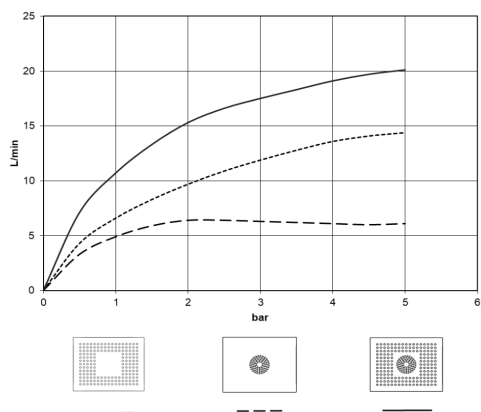

Flow rate chart

Codes & Standards

DIN 4109

ISO 3822

Scottish Water
Byelaws

UK Water Supply
Regulations

Ü-Zeichen