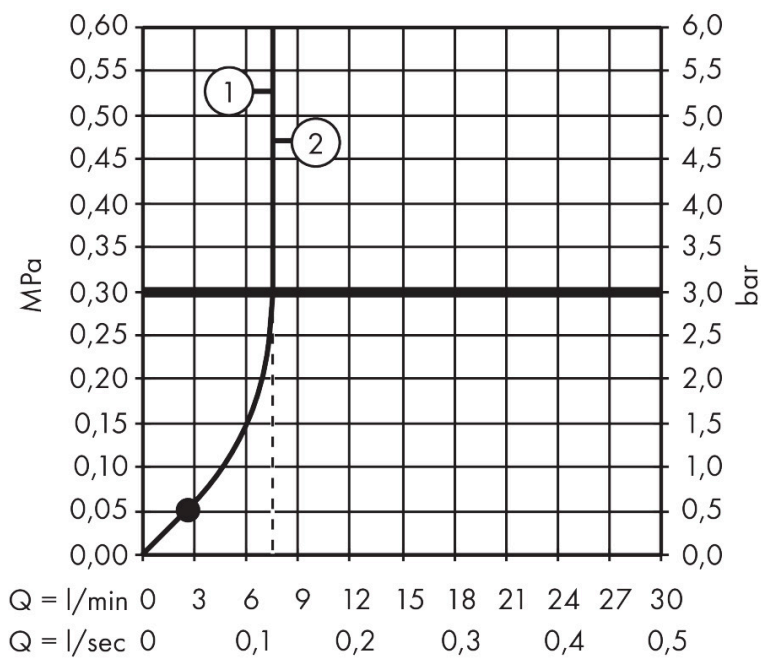

Brand hansgrohe
 Art. Name **Activera S** Showerpipe 240 1jet EcoSmart Reno Varia
 Art. Nr. 28074000
 Surface Chrome

Product picture

Drawing

Features

- consists of: overhead shower, hand shower, shower bar, slider, shower hose
- overhead shower Activera S 240 1jet
- shower head size overhead shower: 240 mm
- spray type overhead shower: Rain
- spray disc surface: graphite
- FlexPower: nozzles automatically adjust to water pressure by opening and closing
- QuickClean+: reduce limescale deposits thanks to the elasticity of the nozzles
- flow regulator: 8 l/min (with possible tolerances -20 %)
- spray type hand shower: Rain, ImpactRain
- maximum flow rate for Showerpipe at 3 bar: 8 l/min
- minimum flow pressure: 0,5 bar
- max. operating pressure: 10 bar
- ball-joint: overhead shower angle adjustable
- convenient spray selection via Select button on the hand shower
- will not run two functions at same time
- mounting type: exposed installation
- variable wall support
- variable drilling hole distance: 750 - 850 mm
- pipe can be shortened in height
- shower bar diameter: 22 mm
- height-adjustable slider with locking push-button slider

Technology

Spray Types

Brand hansgrohe
 Art. Name **Activera S** Showerpipe 240 1jet EcoSmart Reno Varia
 Art. Nr. 28074000
 Surface Chrome

Flow chart

Brand hansgrohe
 Art. Name **Activera S** Showerpipe 240 1jet EcoSmart Reno Varia
 Art. Nr. 28074000
 Surface Chrome

Installation examples

i Dimensions may vary due to ceramic tolerances related to the production process.