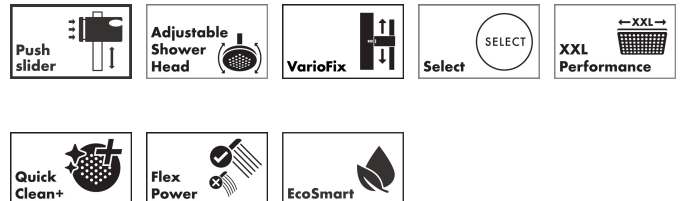

Brand hansgrohe
 Art. Name **Activera S** Showerpipe 240 1jet EcoSmart Reno Varia
 Art. Nr. 28074000
 Surface Chrome

Product picture

Drawing

Features

- consists of: overhead shower, hand shower, shower bar, slider, shower hose
- overhead shower Activera S 240 1jet
- shower head size overhead shower: 240 mm
- spray type overhead shower: Rain
- spray disc surface: graphite
- FlexPower: nozzles automatically adjust to water pressure by opening and closing
- QuickClean+: reduce limescale deposits thanks to the elasticity of the nozzles
- flow regulator: 8 l/min (with possible tolerances -20 %)
- spray type hand shower: Rain, ImpactRain
- maximum flow rate for Showerpipe at 3 bar: 8 l/min
- minimum flow pressure: 0,5 bar
- max. operating pressure: 10 bar
- ball-joint: overhead shower angle adjustable
- convenient spray selection via Select button on the hand shower
- will not run two functions at same time
- mounting type: exposed installation
- variable wall support
- variable drilling hole distance: 750 - 850 mm
- pipe can be shortened in height
- shower bar diameter: 22 mm
- height-adjustable slider with locking push-button slider

Technology

Spray Types

Brand hansgrohe
 Art. Name **Activera S** Showerpipe 240 1jet EcoSmart Reno Varia
 Art. Nr. 28074000
 Surface Chrome

Flow chart

Brand hansgrohe
 Art. Name **Activera S** Showerpipe 240 1jet EcoSmart Reno Varia
 Art. Nr. 28074000
 Surface Chrome

Installation examples

i Dimensions may vary due to ceramic tolerances related to the production process.