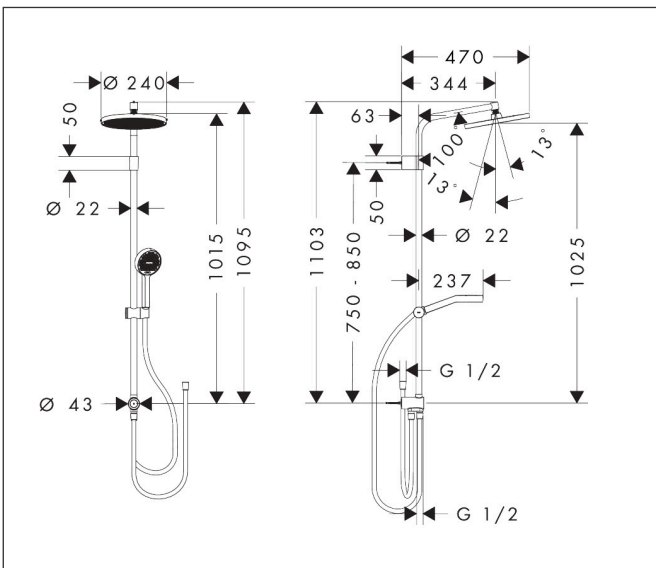

Brand hansgrohe
 Art. Name **Activera S** Showerpipe 240 1jet EcoSmart Reno Varia
 Art. Nr. 28074000
 Surface Chrome

Product picture

Drawing

Features

- consists of: overhead shower, hand shower, shower bar, slider, shower hose
- overhead shower Activera S 240 1jet
- shower head size overhead shower: 240 mm
- spray type overhead shower: Rain
- spray disc surface: graphite
- FlexPower: nozzles automatically adjust to water pressure by opening and closing
- QuickClean+: reduce limescale deposits thanks to the elasticity of the nozzles
- flow regulator: 8 l/min (with possible tolerances -20 %)
- spray type hand shower: Rain, ImpactRain
- maximum flow rate for Showerpipe at 3 bar: 8 l/min
- minimum flow pressure: 0,5 bar
- max. operating pressure: 10 bar
- ball-joint: overhead shower angle adjustable
- convenient spray selection via Select button on the hand shower
- will not run two functions at same time
- mounting type: exposed installation
- variable wall support
- variable drilling hole distance: 750 - 850 mm
- pipe can be shortened in height
- shower bar diameter: 22 mm
- height-adjustable slider with locking push-button slider

Technology

Spray Types

Brand hansgrohe
 Art. Name **Activera S** Showerpipe 240 1jet EcoSmart Reno Varia
 Art. Nr. 28074000
 Surface Chrome

Flow chart

Brand hansgrohe
 Art. Name **Activera S** Showerpipe 240 1jet EcoSmart Reno Varia
 Art. Nr. 28074000
 Surface Chrome

Installation examples

i Dimensions may vary due to ceramic tolerances related to the production process.