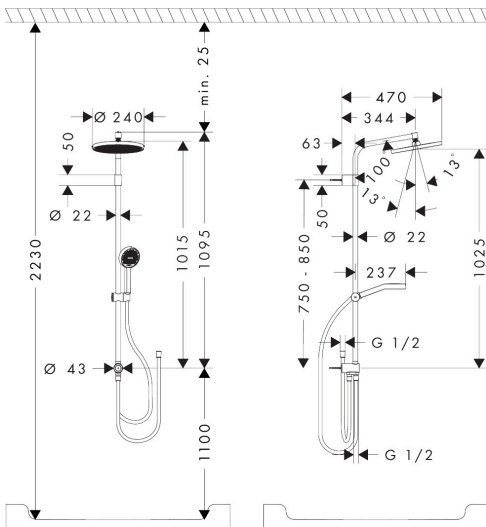

Brand hansgrohe
 Art. Name **Activera S** Showerpipe 240 1jet EcoSmart Reno Varia
 Art. Nr. 28074000
 Surface Chrome

Product picture

Drawing

Features

- consists of: overhead shower, hand shower, shower bar, slider, shower hose
- overhead shower Activera S 240 1jet
- shower head size overhead shower: 240 mm
- spray type overhead shower: Rain
- spray disc surface: graphite
- FlexPower: nozzles automatically adjust to water pressure by opening and closing
- QuickClean+: reduce limescale deposits thanks to the elasticity of the nozzles
- flow regulator: 8 l/min (with possible tolerances -20 %)
- spray type hand shower: Rain, ImpactRain
- maximum flow rate for Showerpipe at 3 bar: 8 l/min
- minimum flow pressure: 0,5 bar
- max. operating pressure: 10 bar
- ball-joint: overhead shower angle adjustable
- convenient spray selection via Select button on the hand shower
- will not run two functions at same time
- mounting type: exposed installation
- variable wall support
- variable drilling hole distance: 750 - 850 mm
- pipe can be shortened in height
- shower bar diameter: 22 mm
- height-adjustable slider with locking push-button slider

Technology

Spray Types

Brand hansgrohe
 Art. Name **Activera S** Showerpipe 240 1jet EcoSmart Reno Varia
 Art. Nr. 28074000
 Surface Chrome

Flow chart

Brand hansgrohe
 Art. Name **Activera S** Showerpipe 240 1jet EcoSmart Reno Varia
 Art. Nr. 28074000
 Surface Chrome

Installation examples

i Dimensions may vary due to ceramic tolerances related to the production process.