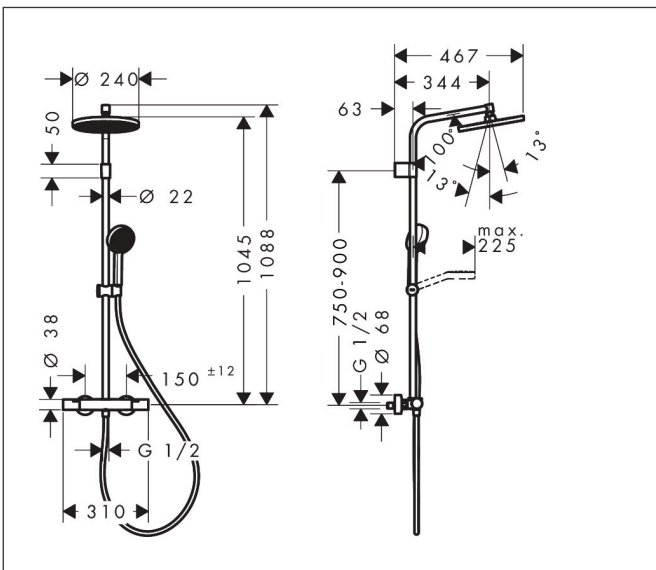

Brand hansgrohe
 Art. Name **Activera S** Showerpipe 240 1jet EcoSmart mit Ecostat Fine Varia
 Art. Nr. 28078000
 Surface Chrome

Product picture

Drawing

Features

- consists of: overhead shower, hand shower, shower thermostat, shower bar, slider, shower hose
- overhead shower Activera S 240 1jet
- shower head size overhead shower: 240 mm
- spray type overhead shower: Rain
- spray disc surface: graphite
- removable shower head
- flow regulator: 8 l/min (with possible tolerances -20 %)
- function from: 2,9 l/min
- flow rate Rain spray at 3 bar: 7,7 l/min
- spray type hand shower: Rain, ImpactRain
- maximum flow rate of hand shower at 3 bar: 7,8 l/min
- maximum flow rate for Showerpipe at 3 bar: 8 l/min
- minimum flow pressure: 0,5 bar
- max. operating pressure: 10 bar
- FlexPower: nozzles automatically adjust to water pressure by opening and closing
- convenient spray selection via Select button on the hand shower
- QuickClean+: reduce limescale deposits thanks to the elasticity of the nozzles
- ball-joint: overhead shower angle adjustable
- height-adjustable slider with locking push-button slider
- slider rotatable on the pipe for left or right operation
- shower arm length overhead shower: 344 mm

Technology

Spray Types

Certificates

Brand hansgrohe
 Art. Name **Activera S** Showerpipe 240 1jet EcoSmart mit Ecostat Fine Varia
 Art. Nr. 28078000
 Surface Chrome

Flow chart

Brand hansgrohe
 Art. Name **Activera S** Showerpipe 240 1jet EcoSmart mit Ecostat Fine Varia
 Art. Nr. 28078000
 Surface Chrome

Installation examples

i Dimensions may vary due to ceramic tolerances related to the production process.