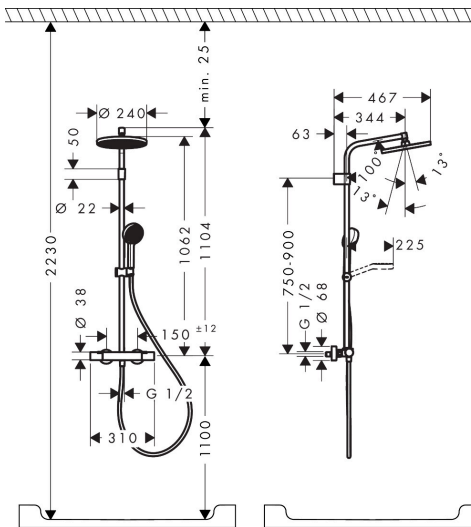

Brand hansgrohe
 Art. Name **Activera S** Showerpipe 240 1jet EcoSmart mit Ecostat Fine Varia
 Art. Nr. 28078000
 Surface Chrome

Product picture

Drawing

Features

- consists of: overhead shower, hand shower, shower thermostat, shower bar, slider, shower hose
- overhead shower Activera S 240 1jet
- shower head size overhead shower: 240 mm
- spray type overhead shower: Rain
- spray disc surface: graphite
- removable shower head
- flow regulator: 8 l/min (with possible tolerances -20 %)
- function from: 2,9 l/min
- flow rate Rain spray at 3 bar: 7,7 l/min
- spray type hand shower: Rain, ImpactRain
- maximum flow rate of hand shower at 3 bar: 7,8 l/min
- maximum flow rate for Showerpipe at 3 bar: 8 l/min
- minimum flow pressure: 0,5 bar
- max. operating pressure: 10 bar
- FlexPower: nozzles automatically adjust to water pressure by opening and closing
- convenient spray selection via Select button on the hand shower
- QuickClean+: reduce limescale deposits thanks to the elasticity of the nozzles
- ball-joint: overhead shower angle adjustable
- height-adjustable slider with locking push-button slider
- slider rotatable on the pipe for left or right operation
- shower arm length overhead shower: 344 mm

Technology

Spray Types

Certificates

Brand hansgrohe
 Art. Name **Activera S** Showerpipe 240 1jet EcoSmart mit Ecostat Fine Varia
 Art. Nr. 28078000
 Surface Chrome

Flow chart

Brand hansgrohe
 Art. Name **Activera S** Showerpipe 240 1jet EcoSmart mit Ecostat Fine Varia
 Art. Nr. 28078000
 Surface Chrome

Installation examples

i Dimensions may vary due to ceramic tolerances related to the production process.