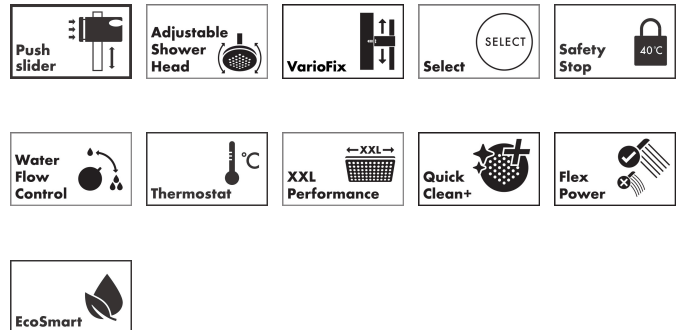

Brand hansgrohe
 Art. Name **Activera S** Showerpipe 240 1jet EcoSmart mit Ecostat Fine Varia
 Art. Nr. 28078000
 Surface Chrome

Product picture

Drawing

Features

- consists of: overhead shower, hand shower, shower thermostat, shower bar, slider, shower hose
- overhead shower Activera S 240 1jet
- shower head size overhead shower: 240 mm
- spray type overhead shower: Rain
- spray disc surface: graphite
- removable shower head
- flow regulator: 8 l/min (with possible tolerances -20 %)
- function from: 2,9 l/min
- flow rate Rain spray at 3 bar: 7,7 l/min
- spray type hand shower: Rain, ImpactRain
- maximum flow rate of hand shower at 3 bar: 7,8 l/min
- maximum flow rate for Showerpipe at 3 bar: 8 l/min
- minimum flow pressure: 0,5 bar
- max. operating pressure: 10 bar
- FlexPower: nozzles automatically adjust to water pressure by opening and closing
- convenient spray selection via Select button on the hand shower
- QuickClean+: reduce limescale deposits thanks to the elasticity of the nozzles
- ball-joint: overhead shower angle adjustable
- height-adjustable slider with locking push-button slider
- slider rotatable on the pipe for left or right operation
- shower arm length overhead shower: 344 mm

Technology

Spray Types

Certificates

Brand hansgrohe
 Art. Name **Activera S** Showerpipe 240 1jet EcoSmart mit Ecostat Fine Varia
 Art. Nr. 28078000
 Surface Chrome

Flow chart

Brand hansgrohe
 Art. Name **Activera S** Showerpipe 240 1jet EcoSmart mit Ecostat Fine Varia
 Art. Nr. 28078000
 Surface Chrome

Installation examples

i Dimensions may vary due to ceramic tolerances related to the production process.