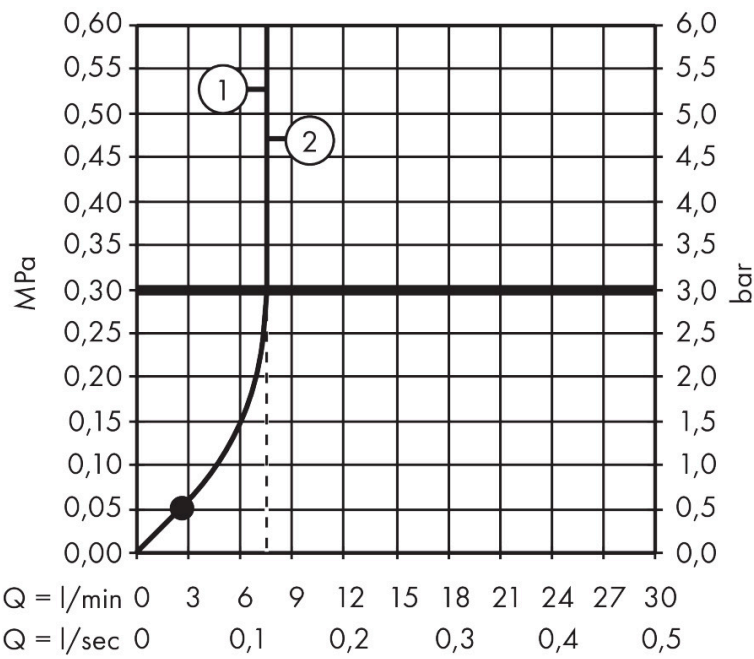

Brand hansgrohe
 Art. Name **Activera S** Showerpipe 240 1jet EcoSmart mit Ecostat Fine Varia
 Art. Nr. 28078000
 Surface Chrome

Product picture

Drawing

Features

- consists of: overhead shower, hand shower, shower thermostat, shower bar, slider, shower hose
- overhead shower Activera S 240 1jet
- shower head size overhead shower: 240 mm
- spray type overhead shower: Rain
- spray disc surface: graphite
- removable shower head
- flow regulator: 8 l/min (with possible tolerances -20 %)
- function from: 2,9 l/min
- flow rate Rain spray at 3 bar: 7,7 l/min
- spray type hand shower: Rain, ImpactRain
- maximum flow rate of hand shower at 3 bar: 7,8 l/min
- maximum flow rate for Showerpipe at 3 bar: 8 l/min
- minimum flow pressure: 0,5 bar
- max. operating pressure: 10 bar
- FlexPower: nozzles automatically adjust to water pressure by opening and closing
- convenient spray selection via Select button on the hand shower
- QuickClean+: reduce limescale deposits thanks to the elasticity of the nozzles
- ball-joint: overhead shower angle adjustable
- height-adjustable slider with locking push-button slider
- slider rotatable on the pipe for left or right operation
- shower arm length overhead shower: 344 mm

Technology

Spray Types

Certificates

Brand hansgrohe
 Art. Name **Activera S** Showerpipe 240 1jet EcoSmart mit Ecostat Fine Varia
 Art. Nr. 28078000
 Surface Chrome

Flow chart

Brand hansgrohe
 Art. Name **Activera S** Showerpipe 240 1jet EcoSmart mit Ecostat Fine Varia
 Art. Nr. 28078000
 Surface Chrome

Installation examples

i Dimensions may vary due to ceramic tolerances related to the production process.