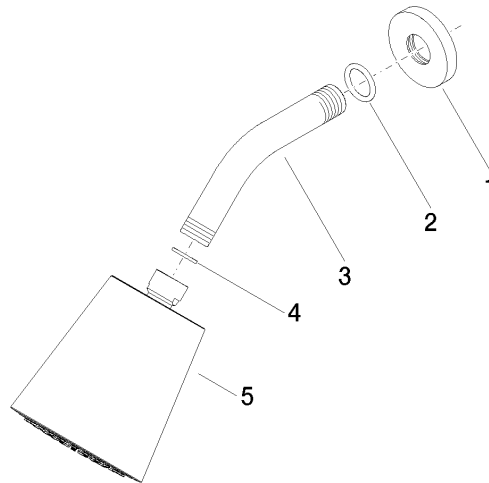

- 180-210mm projection
- ball-joint pivotable through 30°
- rosettes Ø 55 mm
- 1/2" connection

Notes:

	Chrome	28 504 979-00
	Brushed Platinum	28 504 979-06
	Platinum	28 504 979-08
	Dark Chrome	28 504 979-19
	Light Gold (PVD)	28 504 979-26
	Brushed Light Gold (PVD)	28 504 979-27
	Brushed Durabrass (23kt Gold)	28 504 979-28
	Matte Black	28 504 979-33
	Brushed Gold (PVD)	28 504 979-37
	Brushed Dark Brass (PVD)	28 504 979-39
	Brushed Bronze (PVD)	28 504 979-42
	Brushed Dark Bronze (PVD)	28 504 979-43
	Brushed Champagne (22kt Gold)	28 504 979-46
	Champagne (22kt Gold)	28 504 979-47
	Brushed Chrome	28 504 979-93
	Brushed Dark Platinum	28 504 979-99

Recommended miscellaneous

- Concealed wall elbow -** 35 085 970 90
- max. recess depth 163 mm
 - min. recess depth 90 mm

28 504 979 Product version from 10/1/2023

mm [inches]

Flow rate chart

Codes & Standards

DIN 4109

EN 1112

ISO 3822

Ü-Zeichen

Shower head - Chrome

SERIES SPECIFIC

28 504 979 Product version from 10/1/2023

Certificates and sustainability

DVGW_DW- LGA_19
6517DN0

Spare parts list

No.	Item Number	Name	Quantity used	Delivery time
3	09 11 03 011-00	connection	1.00	10
5	90 12 05 054 00-00	shower	1.00	10
4	90 14 20 002 00 90	seal	1.00	2
2	90 14 10 026 00 90	seal	1.00	2
1	09 27 22 503-00	rosette	1.00	10