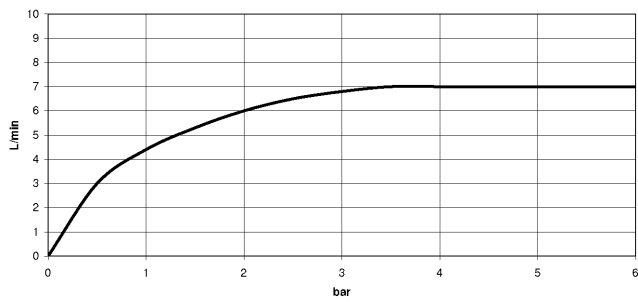

- 180-210mm projection
- ball-joint pivotable through 30°
- rosettes Ø 55 mm
- 1/2" connection

Notes:

	Chrome	28 504 979-00
	Brushed Platinum	28 504 979-06
	Platinum	28 504 979-08
	Dark Chrome	28 504 979-19
	Light Gold (PVD)	28 504 979-26
	Brushed Light Gold (PVD)	28 504 979-27
	Brushed Durabrass (23kt Gold)	28 504 979-28
	Matte Black	28 504 979-33
	Brushed Gold (PVD)	28 504 979-37
	Brushed Dark Brass (PVD)	28 504 979-39
	Brushed Bronze (PVD)	28 504 979-42
	Brushed Dark Bronze (PVD)	28 504 979-43
	Brushed Champagne (22kt Gold)	28 504 979-46
	Champagne (22kt Gold)	28 504 979-47
	Brushed Chrome	28 504 979-93
	Brushed Dark Platinum	28 504 979-99

Recommended miscellaneous

- Concealed wall elbow -** 35 085 970 90
- max. recess depth 163 mm
 - min. recess depth 90 mm

28 504 979 Product version from 10/1/2023

mm [inches]

Flow rate chart

Codes & Standards