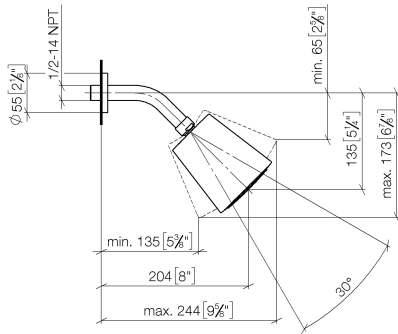

28 504 979 Product version from 10/1/2023

Fits: TARA, LISSÉ, VAIA, META

- spray head Ø 100mm
- PURIFY RAIN, max. flow rate 7 l/min (at 3 bar)
- Function from: 6 l/min
- with anti-scale system

Technical data:

- 180-210mm projection
- ball-joint pivotable through 30°
- rosettes Ø 55 mm
- 1/2" connection

Notes:

	Chrome	28 504 979-00
	Brushed Platinum	28 504 979-06
	Platinum	28 504 979-08
	Dark Chrome	28 504 979-19
	Light Gold (PVD)	28 504 979-26
	Brushed Light Gold (PVD)	28 504 979-27
	Brushed Durabrass (23kt Gold)	28 504 979-28
	Matte Black	28 504 979-33
	Brushed Gold (PVD)	28 504 979-37
	Brushed Dark Brass (PVD)	28 504 979-39
	Brushed Bronze (PVD)	28 504 979-42
	Brushed Dark Bronze (PVD)	28 504 979-43
	Brushed Champagne (22kt Gold)	28 504 979-46
	Champagne (22kt Gold)	28 504 979-47
	Brushed Chrome	28 504 979-93
	Brushed Dark Platinum	28 504 979-99

Recommended miscellaneous

- Concealed wall elbow -** 35 085 970 90
- max. recess depth 163 mm
 - min. recess depth 90 mm

28 504 979 Product version from 10/1/2023

mm [inches]

Flow rate chart

Codes & Standards

DVGW_DW- LGA_19
6517DN0

Spare parts list

No.	Item Number	Name	Quantity used	Delivery time
3	09 11 03 011-00	connection	1.00	10
5	90 12 05 054 00-00	shower	1.00	10
4	90 14 20 002 00 90	seal	1.00	2
2	90 14 10 026 00 90	seal	1.00	2
1	09 27 22 503-00	rosette	1.00	10