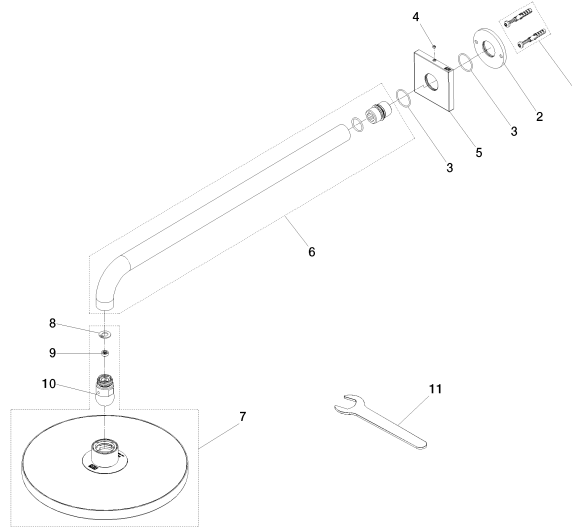

## Rain shower with wall fixing 220 mm - Chrome

SERIES SPECIFIC

28 647 670 Product version from 4/1/2025

Fits: IMO, CYO

- rain shower Ø 220 mm
- Rain shower material: metal
- PURE RAIN, max. flow rate 9 l/min (at 3 bar)
- Function from: 8 l/min
- quick clearing
- with anti-scale system

**Technical data:**

- 450mm projection
- rosette 65 x 65 mm
- 1/2" connection

**Notes:**

	Chrome	28 647 670-00
	Brushed Platinum	28 647 670-06
	Platinum	28 647 670-08
	Dark Chrome	28 647 670-19
	Brushed Light Gold (PVD)	28 647 670-27
	Brushed Durabrass (23kt Gold)	28 647 670-28
	Matte Black	28 647 670-33
	Brushed Gold (PVD)	28 647 670-37
	Brushed Bronze (PVD)	28 647 670-42
	Brushed Champagne (22kt Gold)	28 647 670-46
	Champagne (22kt Gold)	28 647 670-47
	Brushed Chrome	28 647 670-93
	Brushed Dark Platinum	28 647 670-99

### Recommended miscellaneous

- Concealed wall elbow -** 35 085 970 90
- min. recess depth 90 mm
  - max. recess depth 163 mm

28 647 670 Product version from 4/1/2025

mm [inches]

**Flow rate chart**

### Spare parts list

No.	Item Number	Name	Quantity used	Delivery time
	2 09 17 20 120 90	holder	1.00	2
	4 90 31 11 038 00 90	pin	1.00	2
	6 90 11 03 070 00-00	pipe	1.00	10
	5 09 27 67 015-00	rosette	1.00	10
	9 09 23 01 136 90	flow reducer	1.00	2
	8 09 16 01 014 90	ring	1.00	2
	1 04 30 31 032 00 90	fixing set	1.00	2
	11 90 30 09 069 00 90	key	1.00	2
	3 09 14 10 150 90	seal	2.00	2
	10 90 18 40 278 00 90	insert	1.00	2
	7 90 12 05 094 00-00	shower	1.00	10