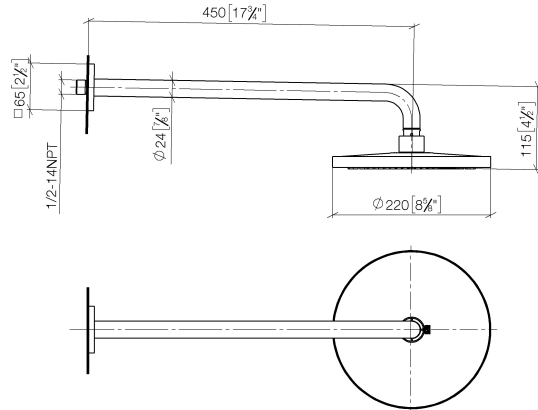

## Rain shower with wall fixing 220 mm - Chrome

SERIES SPECIFIC

28 647 670 Product version from 4/1/2025

Fits: IMO, CYO

- rain shower Ø 220 mm
- Rain shower material: metal
- PURE RAIN, max. flow rate 9 l/min (at 3 bar)
- Function from: 8 l/min
- quick clearing
- with anti-scale system

**Technical data:**

- 450mm projection
- rosette 65 x 65 mm
- 1/2" connection

**Notes:**

	Chrome	28 647 670-00
	Brushed Platinum	28 647 670-06
	Platinum	28 647 670-08
	Dark Chrome	28 647 670-19
	Brushed Light Gold (PVD)	28 647 670-27
	Brushed Durabrass (23kt Gold)	28 647 670-28
	Matte Black	28 647 670-33
	Brushed Gold (PVD)	28 647 670-37
	Brushed Bronze (PVD)	28 647 670-42
	Brushed Champagne (22kt Gold)	28 647 670-46
	Champagne (22kt Gold)	28 647 670-47
	Brushed Chrome	28 647 670-93
	Brushed Dark Platinum	28 647 670-99

### Recommended miscellaneous

- Concealed wall elbow -** 35 085 970 90
- min. recess depth 90 mm
  - max. recess depth 163 mm

28 647 670 Product version from 4/1/2025

mm [inches]

**Flow rate chart**

### Spare parts list

No.	Item Number	Name	Quantity used	Delivery time
	2 09 17 20 120 90	holder	1.00	2
	4 90 31 11 038 00 90	pin	1.00	2
	6 90 11 03 070 00-00	pipe	1.00	10
	5 09 27 67 015-00	rosette	1.00	10
	9 09 23 01 136 90	flow reducer	1.00	2
	8 09 16 01 014 90	ring	1.00	2
	1 04 30 31 032 00 90	fixing set	1.00	2
	11 90 30 09 069 00 90	key	1.00	2
	3 09 14 10 150 90	seal	2.00	2
	10 90 18 40 278 00 90	insert	1.00	2
	7 90 12 05 094 00-00	shower	1.00	10