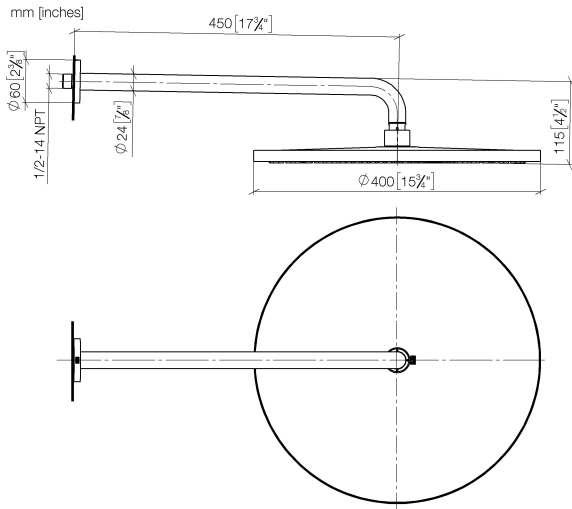

Rain shower with wall fixing 400 mm - Brushed Dark Platinum

SERIES SPECIFIC

28 659 970 Product version from 3/13/2017

Fits: TARA, LISSÉ, VAIA, META

- rain shower Ø 400 mm
- Rain shower material: metal
- PURE RAIN, max. flow rate 20 l/min (at 3 bar)
- Function from: 12 l/min
- with anti-scale system

Technical data:

- 450mm projection
- rosette Ø 60 mm
- 1/2" connection

Notes:

	Brushed Dark Platinum	28 659 970-99
	Chrome	28 659 970-00
	Brushed Platinum	28 659 970-06
	Platinum	28 659 970-08
	Dark Chrome	28 659 970-19
	Light Gold (PVD)	28 659 970-26
	Brushed Light Gold (PVD)	28 659 970-27
	Brushed Durabronze (23kt Gold)	28 659 970-28
	Matte Black	28 659 970-33
	Brushed Gold (PVD)	28 659 970-37
	Brushed Dark Brass (PVD)	28 659 970-39
	Brushed Bronze (PVD)	28 659 970-42
	Brushed Dark Bronze (PVD)	28 659 970-43
	Brushed Champagne (22kt Gold)	28 659 970-46
	Champagne (22kt Gold)	28 659 970-47
	Brushed Chrome	28 659 970-93

Recommended miscellaneous

- Concealed wall elbow -** 35 085 970 90
- max. recess depth 163 mm
 - min. recess depth 90 mm

28 659 970 Product version from 3/13/2017

Flow rate chart

Codes & Standards

DIN 4109

Certificates and sustainability

LGA_29

LGA_29

WRAS_2212

DVGW_DW-
6517DN0

Spare parts list

No.	Item Number	Name	Quantity used	Delivery time
2	09 17 20 120 90	holder	1.00	2
4	09 27 97 015-99	rosette	1.00	20
3	09 14 10 150 90	seal	2.00	2
5	90 11 03 070 00-99	pipe	1.00	20
1	04 30 31 032 00 90	fixing set	1.00	2
6	09 23 01 075 90	insert	1.00	2
8	90 30 09 069 00 90	key	1.00	2
7	90 12 05 090 00-99	shower	1.00	20