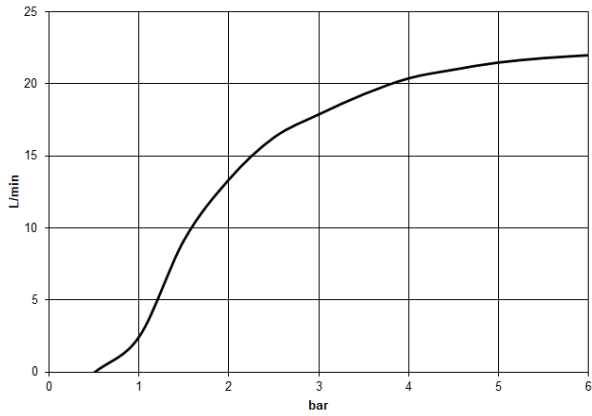

Rain shower with wall fixing 400 mm - Brushed Dark Platinum

SERIES SPECIFIC

28 659 970 Product version from 3/13/2017

Fits: TARA, LISSÉ, VAIA, META

- rain shower Ø 400 mm
- Rain shower material: metal
- PURE RAIN, max. flow rate 20 l/min (at 3 bar)
- Function from: 12 l/min
- with anti-scale system

Technical data:

- 450mm projection
- rosette Ø 60 mm
- 1/2" connection

Notes:

	Brushed Dark Platinum	28 659 970-99
	Chrome	28 659 970-00
	Brushed Platinum	28 659 970-06
	Platinum	28 659 970-08
	Dark Chrome	28 659 970-19
	Light Gold (PVD)	28 659 970-26
	Brushed Light Gold (PVD)	28 659 970-27
	Brushed Durabronze (23kt Gold)	28 659 970-28
	Matte Black	28 659 970-33
	Brushed Gold (PVD)	28 659 970-37
	Brushed Dark Brass (PVD)	28 659 970-39
	Brushed Bronze (PVD)	28 659 970-42
	Brushed Dark Bronze (PVD)	28 659 970-43
	Brushed Champagne (22kt Gold)	28 659 970-46
	Champagne (22kt Gold)	28 659 970-47
	Brushed Chrome	28 659 970-93

Recommended miscellaneous

- Concealed wall elbow -** 35 085 970 90
- max. recess depth 163 mm
 - min. recess depth 90 mm

28 659 970 Product version from 3/13/2017

Flow rate chart

Codes & Standards

DIN 4109