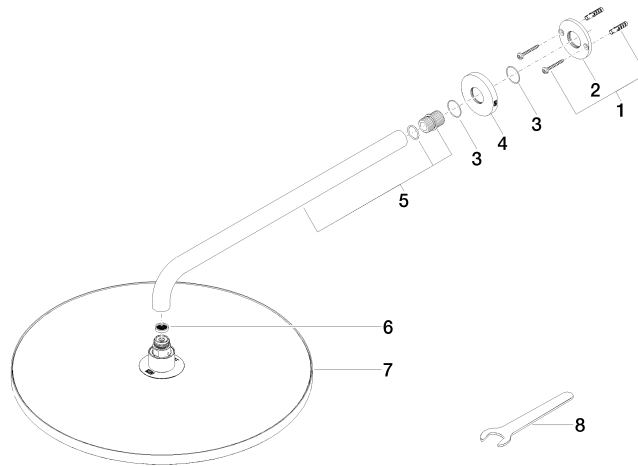

Rain shower with wall fixing 400 mm - Brushed Dark Platinum

SERIES SPECIFIC

28 659 970 Product version from 3/13/2017

Fits: TARA, LISSÉ, VAIA, META

- rain shower Ø 400 mm
- Rain shower material: metal
- PURE RAIN, max. flow rate 20 l/min (at 3 bar)
- Function from: 12 l/min
- with anti-scale system

Technical data:

- 450mm projection
- rosette Ø 60 mm
- 1/2" connection

Notes:

	Brushed Dark Platinum	28 659 970-99
	Chrome	28 659 970-00
	Brushed Platinum	28 659 970-06
	Platinum	28 659 970-08
	Dark Chrome	28 659 970-19
	Light Gold (PVD)	28 659 970-26
	Brushed Light Gold (PVD)	28 659 970-27
	Brushed Durabronze (23kt Gold)	28 659 970-28
	Matte Black	28 659 970-33
	Brushed Gold (PVD)	28 659 970-37
	Brushed Dark Brass (PVD)	28 659 970-39
	Brushed Bronze (PVD)	28 659 970-42
	Brushed Dark Bronze (PVD)	28 659 970-43
	Brushed Champagne (22kt Gold)	28 659 970-46
	Champagne (22kt Gold)	28 659 970-47
	Brushed Chrome	28 659 970-93

EN 1112

ISO 3822

Scottish Water
Byelaws

UK Water Supply
Regulations

Ü-Zeichen

Rain shower with wall fixing 400 mm - Brushed Dark Platinum

SERIES SPECIFIC

28 659 970 Product version from 3/13/2017

Certificates and sustainability

LGA_29

LGA_29

WRAS_2212

DVGW_DW-
6517DN0

Spare parts list

No.	Item Number	Name	Quantity used	Delivery time
2	09 17 20 120 90	holder	1.00	2
4	09 27 97 015-99	rosette	1.00	20
3	09 14 10 150 90	seal	2.00	2
5	90 11 03 070 00-99	pipe	1.00	20
1	04 30 31 032 00 90	fixing set	1.00	2
6	09 23 01 075 90	insert	1.00	2
8	90 30 09 069 00 90	key	1.00	2
7	90 12 05 090 00-99	shower	1.00	20