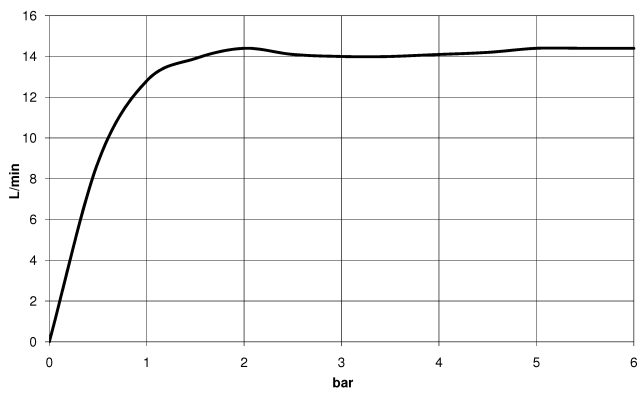

28 677 670

Fits: IMO, CYO

- rain shower Ø 300 mm
- Rain shower material: metal
- PURE RAIN, max. flow rate 14 l/min (at 3 bar)
- Function from: 10 l/min
- quick clearing
- with anti-scale system

Technical data:

- 450mm projection
- rosette 65 x 65 mm
- 1/2" connection

Notes:

	Brushed Gold (PVD)	28 677 670-37
	Chrome	28 677 670-00
	Brushed Platinum	28 677 670-06
	Platinum	28 677 670-08
	Dark Chrome	28 677 670-19
	Light Gold (PVD)	28 677 670-26
	Brushed Light Gold (PVD)	28 677 670-27
	Brushed Durabronze (23kt Gold)	28 677 670-28
	Matte Black	28 677 670-33
	Brushed Bronze (PVD)	28 677 670-42
	Brushed Champagne (22kt Gold)	28 677 670-46
	Champagne (22kt Gold)	28 677 670-47
	Brushed Chrome	28 677 670-93
	Brushed Dark Platinum	28 677 670-99

28 677 670

mm [inches]

Flow rate chart

28 677 670

Parts for other
finishes can be found
here: [Chrome](#)