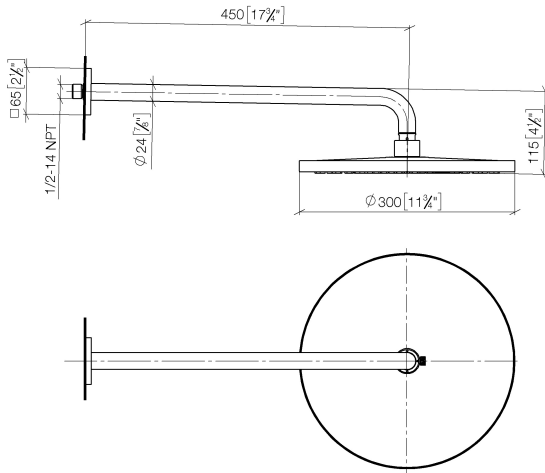

28 677 670

Fits: IMO, CYO

- rain shower Ø 300 mm
- Rain shower material: metal
- PURE RAIN, max. flow rate 14 l/min (at 3 bar)
- Function from: 10 l/min
- quick clearing
- with anti-scale system

Technical data:

- 450mm projection
- rosette 65 x 65 mm
- 1/2" connection

Notes:

	Brushed Gold (PVD)	28 677 670-37
	Chrome	28 677 670-00
	Brushed Platinum	28 677 670-06
	Platinum	28 677 670-08
	Dark Chrome	28 677 670-19
	Light Gold (PVD)	28 677 670-26
	Brushed Light Gold (PVD)	28 677 670-27
	Brushed Durabronze (23kt Gold)	28 677 670-28
	Matte Black	28 677 670-33
	Brushed Bronze (PVD)	28 677 670-42
	Brushed Champagne (22kt Gold)	28 677 670-46
	Champagne (22kt Gold)	28 677 670-47
	Brushed Chrome	28 677 670-93
	Brushed Dark Platinum	28 677 670-99

28 677 670

mm [inches]

Flow rate chart

28 677 670

Parts for other
finishes can be found
here: [Chrome](#)