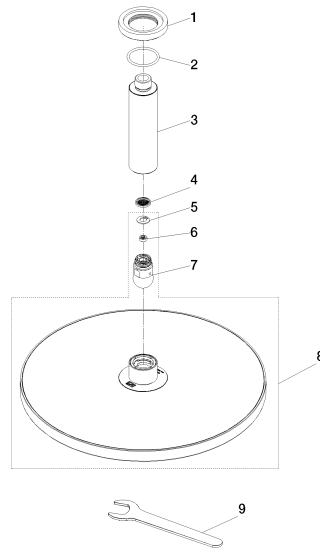

Rain shower with ceiling fixing 300 mm - Chrome

SERIES SPECIFIC

28 687 970 Product version from 4/1/2025

- rain shower Ø 300 mm
- Rain shower material: metal
- PURE RAIN, max. flow rate 14 l/min (at 3 bar)
- Function from: 10 l/min
- quick clearing
- with anti-scale system

Technical data:

- rosette Ø 60 mm
- 1/2" connection

Fits: IMO, TARA, LISSÉ, VAIA, META, CYO

Notes:

	Chrome	28 687 970-00
	Brushed Platinum	28 687 970-06
	Platinum	28 687 970-08
	Dark Chrome	28 687 970-19
	Light Gold (PVD)	28 687 970-26
	Brushed Light Gold (PVD)	28 687 970-27
	Brushed Durabrass (23kt Gold)	28 687 970-28
	Matte Black	28 687 970-33
	Brushed Gold (PVD)	28 687 970-37
	Brushed Dark Brass (PVD)	28 687 970-39
	Brushed Bronze (PVD)	28 687 970-42
	Brushed Dark Bronze (PVD)	28 687 970-43
	Brushed Champagne (22kt Gold)	28 687 970-46
	Champagne (22kt Gold)	28 687 970-47
	Brushed Chrome	28 687 970-93
	Brushed Dark Platinum	28 687 970-99

Recommended miscellaneous

- Concealed wall elbow -** 35 085 970 90
- min. recess depth 90 mm
 - max. recess depth 163 mm

28 687 970 Product version from 4/1/2025

mm [inches]

Flow rate chart

Spare parts list

No.	Item Number	Name	Quantity used	Delivery time
4	09 23 01 039 90	sieve	1.00	2
5	09 16 01 014 90	ring	1.00	2
2	09 14 10 141 90	seal	1.00	2
7	04 18 40 276 00 90	insert	1.00	2
3	09 11 03 080-00	connection	1.00	10
1	09 27 22 040-00	rosette	1.00	10
9	90 30 09 069 00 90	key	1.00	2
8	90 12 05 096 00-00	shower	1.00	10
6	09 23 01 101 90	flow reducer	1.00	2