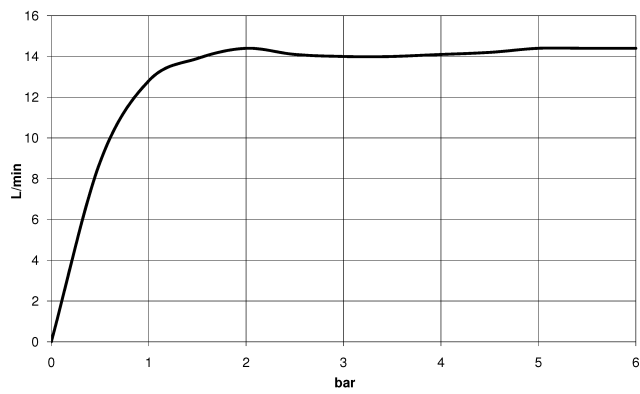

Rain shower with ceiling fixing 300 mm - Chrome

SERIES SPECIFIC

28 687 970 Product version from 4/1/2025

- rain shower Ø 300 mm
- Rain shower material: metal
- PURE RAIN, max. flow rate 14 l/min (at 3 bar)
- Function from: 10 l/min
- quick clearing
- with anti-scale system

Technical data:

- rosette Ø 60 mm
- 1/2" connection

Fits: IMO, TARA, LISSÉ, VAIA, META, CYO

Notes:

	Chrome	28 687 970-00
	Brushed Platinum	28 687 970-06
	Platinum	28 687 970-08
	Dark Chrome	28 687 970-19
	Light Gold (PVD)	28 687 970-26
	Brushed Light Gold (PVD)	28 687 970-27
	Brushed Durabrass (23kt Gold)	28 687 970-28
	Matte Black	28 687 970-33
	Brushed Gold (PVD)	28 687 970-37
	Brushed Dark Brass (PVD)	28 687 970-39
	Brushed Bronze (PVD)	28 687 970-42
	Brushed Dark Bronze (PVD)	28 687 970-43
	Brushed Champagne (22kt Gold)	28 687 970-46
	Champagne (22kt Gold)	28 687 970-47
	Brushed Chrome	28 687 970-93
	Brushed Dark Platinum	28 687 970-99

Recommended miscellaneous

- Concealed wall elbow -** 35 085 970 90
- min. recess depth 90 mm
 - max. recess depth 163 mm

28 687 970 Product version from 4/1/2025

mm [inches]

Flow rate chart

Spare parts list

No.	Item Number	Name	Quantity used	Delivery time
4	09 23 01 039 90	sieve	1.00	2
5	09 16 01 014 90	ring	1.00	2
2	09 14 10 141 90	seal	1.00	2
7	04 18 40 276 00 90	insert	1.00	2
3	09 11 03 080-00	connection	1.00	10
1	09 27 22 040-00	rosette	1.00	10
9	90 30 09 069 00 90	key	1.00	2
8	90 12 05 096 00-00	shower	1.00	10
6	09 23 01 101 90	flow reducer	1.00	2