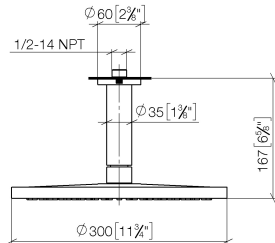

Rain shower with ceiling fixing 300 mm - Chrome

SERIES SPECIFIC

28 687 970 Product version from 4/1/2025

- rain shower Ø 300 mm
- Rain shower material: metal
- PURE RAIN, max. flow rate 14 l/min (at 3 bar)
- Function from: 10 l/min
- quick clearing
- with anti-scale system

Technical data:

- rosette Ø 60 mm
- 1/2" connection

Fits: IMO, TARA, LISSÉ, VAIA, META, CYO

Notes:

	Chrome	28 687 970-00
	Brushed Platinum	28 687 970-06
	Platinum	28 687 970-08
	Dark Chrome	28 687 970-19
	Light Gold (PVD)	28 687 970-26
	Brushed Light Gold (PVD)	28 687 970-27
	Brushed Durabrass (23kt Gold)	28 687 970-28
	Matte Black	28 687 970-33
	Brushed Gold (PVD)	28 687 970-37
	Brushed Dark Brass (PVD)	28 687 970-39
	Brushed Bronze (PVD)	28 687 970-42
	Brushed Dark Bronze (PVD)	28 687 970-43
	Brushed Champagne (22kt Gold)	28 687 970-46
	Champagne (22kt Gold)	28 687 970-47
	Brushed Chrome	28 687 970-93
	Brushed Dark Platinum	28 687 970-99

Recommended miscellaneous

- Concealed wall elbow -** 35 085 970 90
- min. recess depth 90 mm
 - max. recess depth 163 mm

28 687 970 Product version from 4/1/2025

mm [inches]

Flow rate chart

Spare parts list

No.	Item Number	Name	Quantity used	Delivery time
4	09 23 01 039 90	sieve	1.00	2
5	09 16 01 014 90	ring	1.00	2
2	09 14 10 141 90	seal	1.00	2
7	04 18 40 276 00 90	insert	1.00	2
3	09 11 03 080-00	connection	1.00	10
1	09 27 22 040-00	rosette	1.00	10
9	90 30 09 069 00 90	key	1.00	2
8	90 12 05 096 00-00	shower	1.00	10
6	09 23 01 101 90	flow reducer	1.00	2