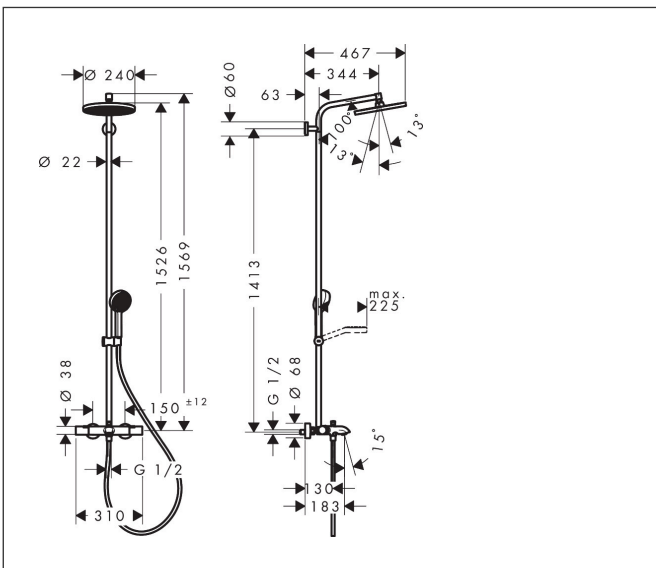

Brand hansgrohe
 Art. Name **Activera S** Showerpipe 240 1jet EcoSmart with bath thermostat Ecostat Fine
 Art. Nr. 28871000
 Surface Chrome

Product picture

Drawing

Features

- consists of: overhead shower, hand shower, bath thermostat, shower bar, slider, shower hose
- overhead shower Activera S 240 1jet
- shower head size overhead shower: 240 mm
- spray type overhead shower: Rain
- spray disc surface: graphite
- removable shower head
- flow regulator: 8 l/min (with possible tolerances -20 %)
- function from: 4,9 l/min
- flow rate Rain spray at 3 bar: 7,3 l/min
- spray type hand shower: Rain, ImpactRain
- maximum flow rate of hand shower at 3 bar: 7,1 l/min
- maximum flow rate for Showerpipe at 3 bar: 8 l/min
- minimum flow pressure: 0,8 bar
- max. operating pressure: 10 bar
- FlexPower: nozzles automatically adjust to water pressure by opening and closing
- convenient spray selection via Select button on the hand shower
- QuickClean+: reduce limescale deposits thanks to the elasticity of the nozzles
- ball-joint: overhead shower angle adjustable
- height-adjustable slider with locking push-button slider
- slider rotatable on the pipe for left or right operation
- shower arm length overhead shower: 344 mm

Technology

Spray Types

Certificates

Brand hansgrohe
 Art. Name **Activera S** Showerpipe 240 1jet EcoSmart with bath thermostat Ecostat Fine
 Art. Nr. 28871000
 Surface Chrome

Flow chart