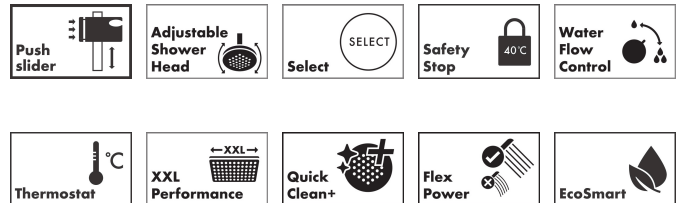

Brand hansgrohe
 Art. Name **Activera S** Showerpipe 240 1jet EcoSmart with bath thermostat Ecostat Fine
 Art. Nr. 28871000
 Surface Chrome

Product picture

Drawing

Features

- consists of: overhead shower, hand shower, bath thermostat, shower bar, slider, shower hose
- overhead shower Activera S 240 1jet
- shower head size overhead shower: 240 mm
- spray type overhead shower: Rain
- spray disc surface: graphite
- removable shower head
- flow regulator: 8 l/min (with possible tolerances -20 %)
- function from: 4,9 l/min
- flow rate Rain spray at 3 bar: 7,3 l/min
- spray type hand shower: Rain, ImpactRain
- maximum flow rate of hand shower at 3 bar: 7,1 l/min
- maximum flow rate for Showerpipe at 3 bar: 8 l/min
- minimum flow pressure: 0,8 bar
- max. operating pressure: 10 bar
- FlexPower: nozzles automatically adjust to water pressure by opening and closing
- convenient spray selection via Select button on the hand shower
- QuickClean+: reduce limescale deposits thanks to the elasticity of the nozzles
- ball-joint: overhead shower angle adjustable
- height-adjustable slider with locking push-button slider
- slider rotatable on the pipe for left or right operation
- shower arm length overhead shower: 344 mm

Technology

Spray Types

Certificates

Brand hansgrohe
 Art. Name **Activera S** Showerpipe 240 1jet EcoSmart with bath thermostat Ecostat Fine
 Art. Nr. 28871000
 Surface Chrome

Flow chart