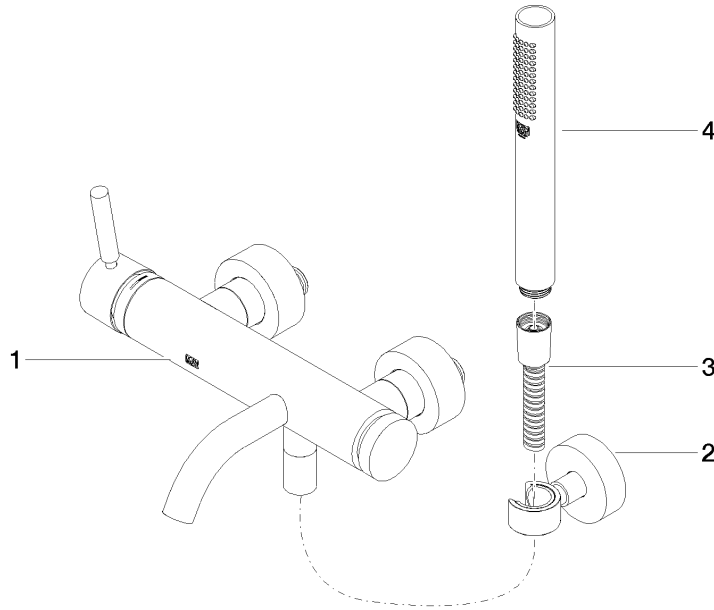

META Single-lever tub mixer for wall-mounted installation with hand shower set - Chrome

META

33 233 660 Product version from 7/1/2023

- Spout: Round aerated stream
- Water flow rate limited to max. 3.7 gpm
- Hand-held shower: COMPACT RAIN, flow rate max. 1.8 gpm (at 3 bar)
- Hand shower set with anti-scale technology
- Integrated diverter
- 8" Projection
- Flanges Ø 2-3/8"
- Center to center 5-7/8" ± 5/8"
- 1/2" connection
- Metal shower hose 49-1/4" with anti-twist device
- Showerhead holder with rosette, Ø 2-1/4"

Required article

- Rough-in adapter -** 35 080 970-90
- Please order 2 adapters 0010

33 233 660 Product version from 7/1/2023
mm [inches]

Flow rate chart

Codes & Standards

California Energy Commission (CEC)	DIN 4109	EN 1717	ISO 3822
Scottish Water Byelaws	UK Water Supply Regulations	Ü-Zeichen	

META Single-lever tub mixer for wall-mounted installation with hand shower set
- Chrome

META

33 233 660 Product version from 7/1/2023

Certificates and sustainability

Belgaqua_21-025-2 LGA_29

WRAS_2207

Belgaqua_25-338-2

33 233 660 Product version from 7/1/2023

Spare parts list

Number	Item Number	Designation	Number of units	Lead time
1	33 200 660-00	META Single-lever tub mixer for wall-mounted installation without hand shower set - Chrome	1.00	10
2	28 050 920-00	holder	1.00	60
3	90 30 02 072 00-00	Metal shower hose 1/2" x 3/8" x 49-1/4" - Chrome	1.00	10
4	90 12 11 140 41-00	shower	1.00	10