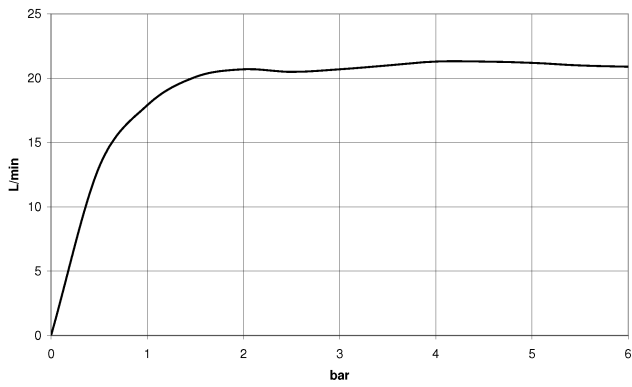

META Single-lever tub mixer for wall-mounted installation with hand shower set - Chrome

META

33 233 660 Product version from 7/1/2023

- Spout: Round aerated stream
- Water flow rate limited to max. 3.7 gpm
- Hand-held shower: COMPACT RAIN, flow rate max. 1.8 gpm (at 3 bar)
- Hand shower set with anti-scale technology
- Integrated diverter
- 8" Projection
- Flanges Ø 2-3/8"
- Center to center 5-7/8" ± 5/8"
- 1/2" connection
- Metal shower hose 49-1/4" with anti-twist device
- Showerhead holder with rosette, Ø 2-1/4"

Required article

- Rough-in adapter -** 35 080 970-90
- Please order 2 adapters 0010

33 233 660 Product version from 7/1/2023
mm [inches]

Flow rate chart

Codes & Standards

California Energy Commission (CEC)	DIN 4109	EN 1717	ISO 3822
Scottish Water Byelaws	UK Water Supply Regulations	Ü-Zeichen	