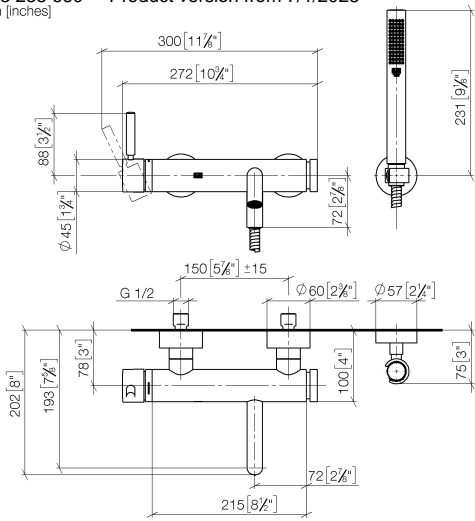

META Single-lever tub mixer for wall-mounted installation with hand shower set - Chrome

META

33 233 660 Product version from 7/1/2023

- Spout: Round aerated stream
- Water flow rate limited to max. 3.7 gpm
- Hand-held shower: COMPACT RAIN, flow rate max. 1.8 gpm (at 3 bar)
- Hand shower set with anti-scale technology
- Integrated diverter
- 8" Projection
- Flanges Ø 2-3/8"
- Center to center 5-7/8" ± 5/8"
- 1/2" connection
- Metal shower hose 49-1/4" with anti-twist device
- Showerhead holder with rosette, Ø 2-1/4"

Required article

- Rough-in adapter -** 35 080 970-90
- Please order 2 adapters 0010

33 233 660 Product version from 7/1/2023
mm [inches]

Flow rate chart

Codes & Standards

California Energy Commission (CEC)	DIN 4109	EN 1717	ISO 3822
Scottish Water Byelaws	UK Water Supply Regulations	Ü-Zeichen	

META Single-lever tub mixer for wall-mounted installation with hand shower set
- Chrome

META

33 233 660 Product version from 7/1/2023

Certificates and sustainability

Belgaqua_21-025-2 LGA_29

WRAS_2207

Belgaqua_25-338-2

33 233 660 Product version from 7/1/2023

Spare parts list

Number	Item Number	Designation	Number of units	Lead time
1	33 200 660-00	META Single-lever tub mixer for wall-mounted installation without hand shower set - Chrome	1.00	10
2	28 050 920-00	holder	1.00	60
3	90 30 02 072 00-00	Metal shower hose 1/2" x 3/8" x 49-1/4" - Chrome	1.00	10
4	90 12 11 140 41-00	shower	1.00	10