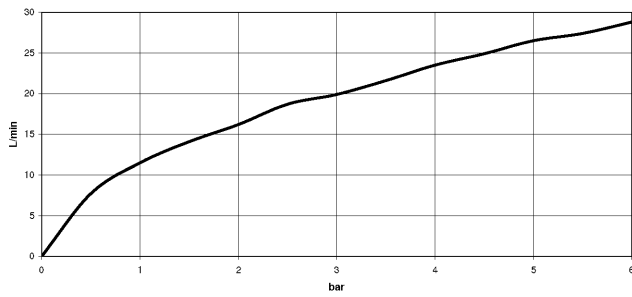

33 300 845 Product version from 3/9/2016 to 7/17/2018

- 3/8" shower outlet
- slide-on rosettes Ø 60 mm
- 1/2" connection
- gauge 150 mm - 15 mm
- WRAS

Intrinsic protection against back flow.

	Chrome	33 300 845-00
	Brushed Platinum	33 300 845-06
	Dark Chrome	33 300 845-19
	Brushed Light Gold (PVD)	33 300 845-27
	Matte Black	33 300 845-33
	Brushed Chrome	33 300 845-93
	Brushed Dark Platinum	33 300 845-99

33 300 845 Product version from 3/9/2016 to 7/17/2018

mm [inches]

Flow rate chart

Codes & Standards

ASME A112.18.1	cUPC	DIN 4109	EN 1717
ISO 3822	Scottish Water Byelaws	UK Water Supply Regulations	Ü-Zeichen