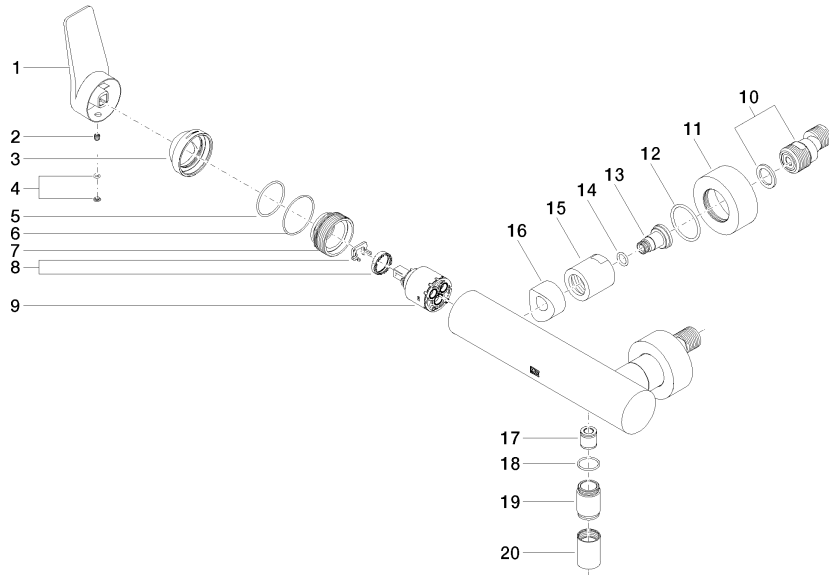

33 300 845 Product version from 3/9/2016 to 7/17/2018

- 3/8" shower outlet
- slide-on rosettes Ø 60 mm
- 1/2" connection
- gauge 150 mm - 15 mm
- WRAS

Intrinsic protection against back flow.

	Chrome	33 300 845-00
	Brushed Platinum	33 300 845-06
	Dark Chrome	33 300 845-19
	Brushed Light Gold (PVD)	33 300 845-27
	Matte Black	33 300 845-33
	Brushed Chrome	33 300 845-93
	Brushed Dark Platinum	33 300 845-99

33 300 845 Product version from 3/9/2016 to 7/17/2018

mm [inches]

Flow rate chart

Codes & Standards

ASME A112.18.1	cUPC	DIN 4109	EN 1717
ISO 3822	Scottish Water Byelaws	UK Water Supply Regulations	Ü-Zeichen

LISSÉ Single-lever shower mixer for wall mounting - Chrome

LISSÉ

33 300 845 Product version from 3/9/2016 to 7/17/2018

Certificates and sustainability

Belgaqua_21-025-2 LGA_9

WRAS_2207

IAPMO_4976 (

Belgaqua_25-338-2

33 300 845 Product version from 3/9/2016 to 7/17/2018

Parts for other finishes can be found here: **Brushed Platinum**

Spare parts list

No.	Item Number	Name	Quantity used	Delivery time
	10 04 11 04 030 00 90	connection	2.00	2
	1 09 20 84 021-00	handle	1.00	10
	11 09 27 62 004-00	rosette	2.00	10
	5 09 14 10 102 90	seal	1.00	2
	4 90 31 20 087 00-00	plug	1.00	10
	6 09 14 10 190 90	seal	1.00	2
	9 90 15 05 064 00 90	cartridge	1.00	2
	12 09 14 10 119 90	seal	2.00	2
	16 09 18 40 059-00	sleeve	2.00	10
	15 09 23 10 048-00	nut	2.00	10
	17 90 23 01 040 00 90	back-flow preventer	1.00	2
	3 09 28 30 032-00	cover	1.00	10
	7 09 24 04 296 90	nut	1.00	2
	14 09 14 10 008 90	seal	2.00	2
	19 09 24 03 115 20-00	nipple	1.00	10
	13 09 29 05 005 20 90	nipple	2.00	60
	20 90 21 02 069 00-00	cover	1.00	10
	18 90 14 10 032 00 90	seal	1.00	2
	8 90 28 10 148 00 90	accessories	1.00	2
	2 90 31 11 030 00 90	pin	1.00	2