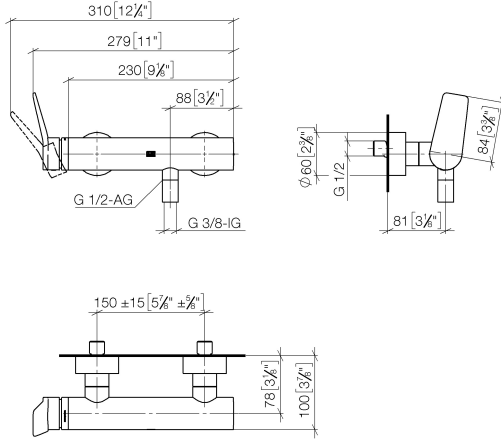

33 300 845 Product version from 3/9/2016 to 7/17/2018

- 3/8" shower outlet
- slide-on rosettes Ø 60 mm
- 1/2" connection
- gauge 150 mm - 15 mm
- WRAS

Intrinsic protection against back flow.

	Chrome	33 300 845-00
	Brushed Platinum	33 300 845-06
	Dark Chrome	33 300 845-19
	Brushed Light Gold (PVD)	33 300 845-27
	Matte Black	33 300 845-33
	Brushed Chrome	33 300 845-93
	Brushed Dark Platinum	33 300 845-99

33 300 845 Product version from 3/9/2016 to 7/17/2018

mm [inches]

Flow rate chart

Codes & Standards

ASME A112.18.1	cUPC	DIN 4109	EN 1717
ISO 3822	Scottish Water Byelaws	UK Water Supply Regulations	Ü-Zeichen

LISSÉ Single-lever shower mixer for wall mounting - Chrome

LISSÉ

33 300 845 Product version from 3/9/2016 to 7/17/2018

Certificates and sustainability

Belgaqua_21-025-2 LGA_9

WRAS_2207

IAPMO_4976 (

Belgaqua_25-338-2

33 300 845 Product version from 3/9/2016 to 7/17/2018

Parts for other finishes can be found here: **Brushed Platinum**

Spare parts list

No.	Item Number	Name	Quantity used	Delivery time
	10 04 11 04 030 00 90	connection	2.00	2
	1 09 20 84 021-00	handle	1.00	10
	11 09 27 62 004-00	rosette	2.00	10
	5 09 14 10 102 90	seal	1.00	2
	4 90 31 20 087 00-00	plug	1.00	10
	6 09 14 10 190 90	seal	1.00	2
	9 90 15 05 064 00 90	cartridge	1.00	2
	12 09 14 10 119 90	seal	2.00	2
	16 09 18 40 059-00	sleeve	2.00	10
	15 09 23 10 048-00	nut	2.00	10
	17 90 23 01 040 00 90	back-flow preventer	1.00	2
	3 09 28 30 032-00	cover	1.00	10
	7 09 24 04 296 90	nut	1.00	2
	14 09 14 10 008 90	seal	2.00	2
	19 09 24 03 115 20-00	nipple	1.00	10
	13 09 29 05 005 20 90	nipple	2.00	60
	20 90 21 02 069 00-00	cover	1.00	10
	18 90 14 10 032 00 90	seal	1.00	2
	8 90 28 10 148 00 90	accessories	1.00	2
	2 90 31 11 030 00 90	pin	1.00	2