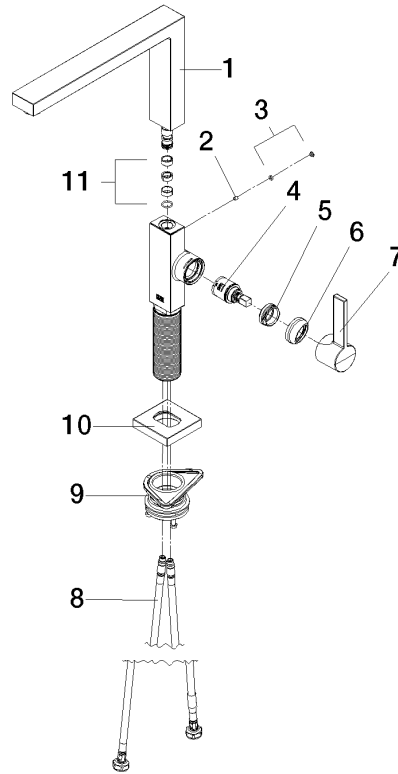

LOT Single-lever mixer - Chrome

LOT

33 800 680 Product version from 3/1/2023

- 236mm projection
- pivotable spout 360°
- air-enriched flow
- max. flow 8 l/min at 3 bar flow pressure
- lead-free
- This product can help a building meet the requirements of Green Building Rating Systems, e.g. LEED®, BREEAM®, DGNB

Recommended miscellaneous

Dispenser with rosette - Chrome 82 439 970-00

33 800 680 Product version from 3/1/2023

Flow rate chart

Codes & Standards

DIN 4109

ISO 3822

Ü-Zeichen

LOT Single-lever mixer - Chrome

LOT

33 800 680 Product version from 3/1/2023

Certificates and sustainability

LGA_38	EPD-DOR-20230287 -IBA1-EN Environmental.prod uct-declarat
--------	--

Spare parts list

No.	Item Number	Name	Quantity used	Delivery time
1	90 11 06 218 00-00	spout	1.00	10
8	04 30 04 101 00 90	hose	2.00	2
9	90 30 10 057 00 90	fixing set	1.00	2
2	09 31 11 044 90	pin	1.00	2
3	90 31 20 087 00-00	plug	1.00	10
6	90 28 30 052 00-00	cover	1.00	10
11	90 28 10 207 00 90	gasket kit	1.00	2
5	09 24 04 266 90	nut	1.00	2
10	90 27 86 004 00-00	rosette	1.00	10
4	90 15 05 042 00 90	cartridge	1.00	2
7	90 20 86 004 00-00	handle	1.00	10