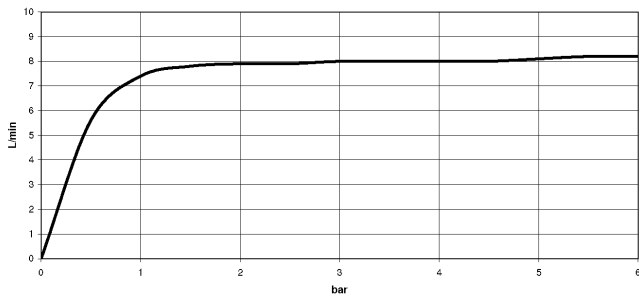

Flow rate chart

Codes & Standards

DIN 4109

ISO 3822

Ü-Zeichen