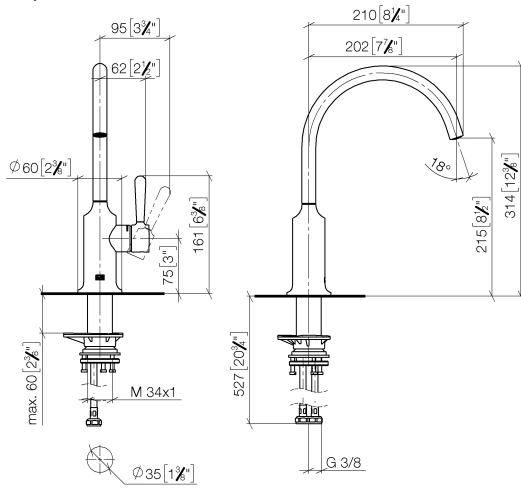

33 800 809 Product version from 7/1/2023

- 202mm projection
- pivotable spout 360°
- air-enriched flow
- max. flow 7 l/min at 3 bar flow pressure
- lead-free
- This product can help a building meet the requirements of Green Building Rating Systems, e.g. LEED®, BREEAM®, DGNB
- WRAS

	Brushed Dark Platinum	33 800 809-99
	Chrome	33 800 809-00
	Brushed Platinum	33 800 809-06
	Platinum	33 800 809-08
	Durabrand (23kt Gold)	33 800 809-09
	Dark Chrome	33 800 809-19
	Brushed Durabrand (23kt Gold)	33 800 809-28
	Matte Black	33 800 809-33
	Brushed Dark Brass (PVD)	33 800 809-39
	Brushed Bronze (PVD)	33 800 809-42
	Brushed Champagne (22kt Gold)	33 800 809-46
	Champagne (22kt Gold)	33 800 809-47
	Brushed Chrome	33 800 809-93

33 800 809 Product version from 7/1/2023

mm [inches]

Flow rate chart

Codes & Standards

DIN 4109

ISO 3822

Scottish Water
Byelaws

UK Water Supply
Regulations

33 800 809 Product version from 7/1/2023

Parts for other finishes can be found here: [Chrome](#)

Spare parts list

No.	Item Number	Name	Quantity used	Delivery time
2	90 15 05 042 00 90	cartridge	1.00	2
5	90 28 30 052 00-99	cover	1.00	20
1	90 28 22 313 02-99	spout	1.00	20
3	09 24 04 266 90	nut	1.00	2
7	04 23 10 044 08 90	fixing set	1.00	2
6	90 20 80 050 00-99	handle	1.00	20
8	04 30 04 100 00 90	hose	2.00	2
4	09 14 10 091 90	seal	1.00	2