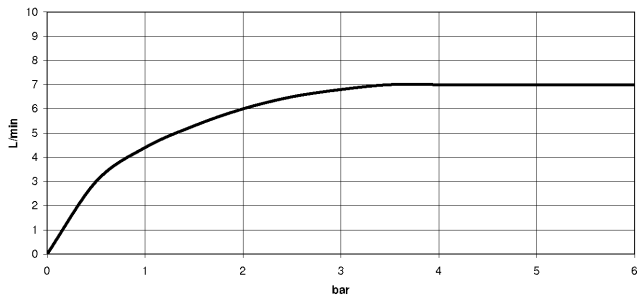

33 800 809 Product version from 7/1/2023

- 202mm projection
- pivotable spout 360°
- air-enriched flow
- max. flow 7 l/min at 3 bar flow pressure
- lead-free
- This product can help a building meet the requirements of Green Building Rating Systems, e.g. LEED®, BREEAM®, DGNB
- WRAS

33 800 809 Product version from 7/1/2023

mm [inches]

Flow rate chart

Codes & Standards

DIN 4109

ISO 3822

Scottish Water
Byelaws

UK Water Supply
Regulations