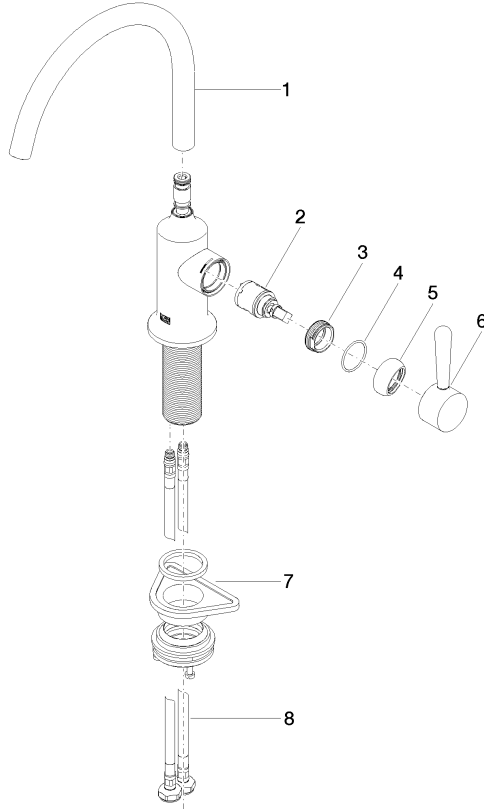

33 800 809 Product version from 7/1/2023

mm [inches]

Flow rate chart

Codes & Standards

DIN 4109

ISO 3822

Scottish Water
Byelaws

UK Water Supply
Regulations

33 800 809 Product version from 7/1/2023

Parts for other finishes can be found here: [Chrome](#)

Spare parts list

No.	Item Number	Name	Quantity used	Delivery time
2	90 15 05 042 00 90	cartridge	1.00	2
5	90 28 30 052 00-99	cover	1.00	20
1	90 28 22 313 02-99	spout	1.00	20
3	09 24 04 266 90	nut	1.00	2
7	04 23 10 044 08 90	fixing set	1.00	2
6	90 20 80 050 00-99	handle	1.00	20
8	04 30 04 100 00 90	hose	2.00	2
4	09 14 10 091 90	seal	1.00	2