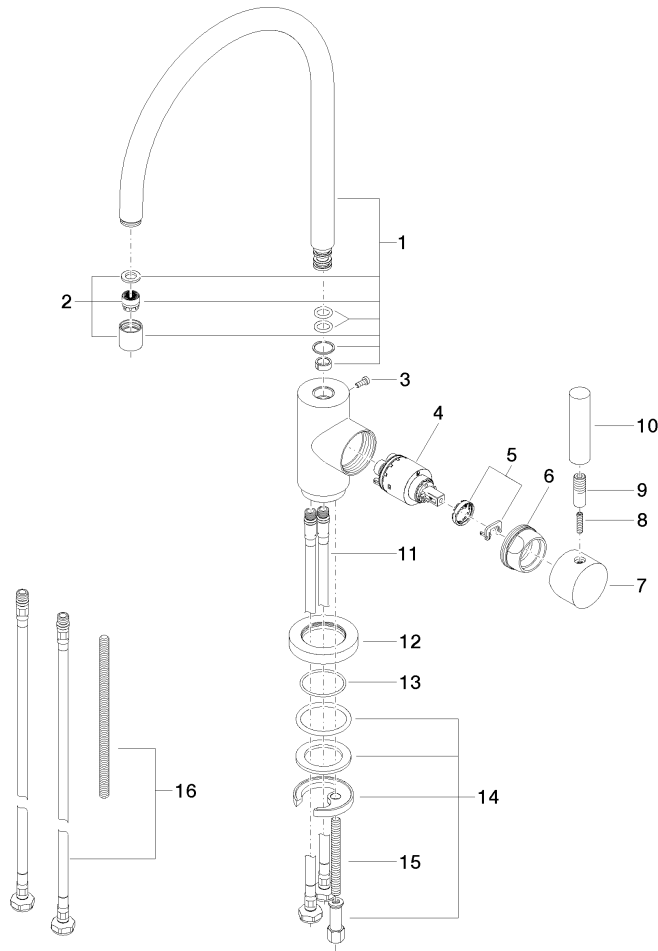

TARA Single-lever mixer - Chrome

TARA

33 815 888 Product version from 5/31/2010 to 10/27/2020

- 236mm projection
- pivotable spout 360°
- air-enriched flow
- height of mixer 400 mm
- height up to aerator 230 mm
- hole diameter 35 mm
- max. flow 7 l/min at 3 bar flow pressure
- lead-free
- WRAS
- This product can help a building meet the requirements of Green Building Rating Systems, e.g. LEED®, BREEAM®, DGNB

	Chrome	33 815 888-00
	Brushed Platinum	33 815 888-06
	Platinum	33 815 888-08
	Durabronze (23kt Gold)	33 815 888-09
	Dark Chrome	33 815 888-19
	Brushed Durabronze (23kt Gold)	33 815 888-28
	Matte Black	33 815 888-33
	Brushed Dark Brass (PVD)	33 815 888-39
	Brushed Bronze (PVD)	33 815 888-42
	Brushed Champagne (22kt Gold)	33 815 888-46
	Champagne (22kt Gold)	33 815 888-47
	Brushed Chrome	33 815 888-93
	Brushed Dark Platinum	33 815 888-99

Flow rate chart

Codes & Standards

DIN 4109	EN 817	Executive Order no. 1007	ISO 3822
Scottish Water Byelaws	UK Water Supply Regulations	Ü-Zeichen	VA-Zeichen

TARA Single-lever mixer - Chrome

TARA

33 815 888 Product version from 5/31/2010 to 10/27/2020

Certificates and sustainability

GDV_0400	ETA_18	LGA_8	WRAS_2311	EPD-DOR-20230287 -IBA1-EN Environmental.prod uct-declarat
----------	--------	-------	-----------	--

Spare parts list

No.	Item Number	Name	Quantity used	Delivery time
	10 11 170 880-00	handle	1.00	10
	16 12 803 970 90	extension	1.00	60
	12 09 28 10 055-00	rosette	1.00	10
	13 09 14 10 034 90	seal	1.00	2
	11 04 30 04 104 00 90	hose	2.00	2
	14 04 30 11 038 00 90	fixing set	1.00	2
	7 90 20 88 040 00-00	handle	1.00	10
	8 09 31 11 010 90	pin	1.00	2
	15 09 31 11 011 90	pin	1.00	2
	1 90 28 22 049 02-00	spout	1.00	10
	3 09 30 30 054 90	screw	1.00	2
	2 90 23 01 028 03-00	aerator	1.00	10
	6 09 24 04 107-00	nut	1.00	10
	4 90 15 05 065 00 90	cartridge	1.00	2
	5 90 28 10 148 00 90	accessories	1.00	2
	9 90 24 04 048 00-00	nipple	1.00	10