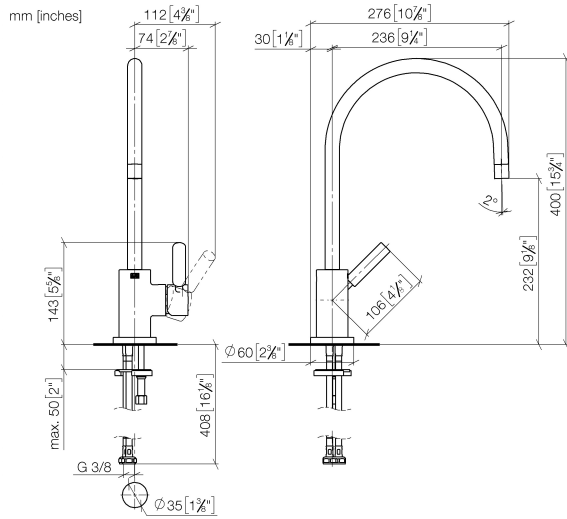

TARA Single-lever mixer - Chrome

TARA

33 815 888 Product version from 5/31/2010 to 10/27/2020

- 236mm projection
- pivotable spout 360°
- air-enriched flow
- height of mixer 400 mm
- height up to aerator 230 mm
- hole diameter 35 mm
- max. flow 7 l/min at 3 bar flow pressure
- lead-free
- WRAS
- This product can help a building meet the requirements of Green Building Rating Systems, e.g. LEED®, BREEAM®, DGNB

Flow rate chart

Codes & Standards

DIN 4109	EN 817	Executive Order no. 1007	ISO 3822
Scottish Water Byelaws	UK Water Supply Regulations	Ü-Zeichen	VA-Zeichen

TARA Single-lever mixer - Chrome

TARA

33 815 888 Product version from 5/31/2010 to 10/27/2020

Certificates and sustainability

GDV_0400	ETA_18	LGA_8	WRAS_2311	EPD-DOR-20230287 -IBA1-EN Environmental.prod uct-declarat
----------	--------	-------	-----------	--

Spare parts list

No.	Item Number	Name	Quantity used	Delivery time
	10 11 170 880-00	handle	1.00	10
	16 12 803 970 90	extension	1.00	60
	12 09 28 10 055-00	rosette	1.00	10
	13 09 14 10 034 90	seal	1.00	2
	11 04 30 04 104 00 90	hose	2.00	2
	14 04 30 11 038 00 90	fixing set	1.00	2
	7 90 20 88 040 00-00	handle	1.00	10
	8 09 31 11 010 90	pin	1.00	2
	15 09 31 11 011 90	pin	1.00	2
	1 90 28 22 049 02-00	spout	1.00	10
	3 09 30 30 054 90	screw	1.00	2
	2 90 23 01 028 03-00	aerator	1.00	10
	6 09 24 04 107-00	nut	1.00	10
	4 90 15 05 065 00 90	cartridge	1.00	2
	5 90 28 10 148 00 90	accessories	1.00	2
	9 90 24 04 048 00-00	nipple	1.00	10