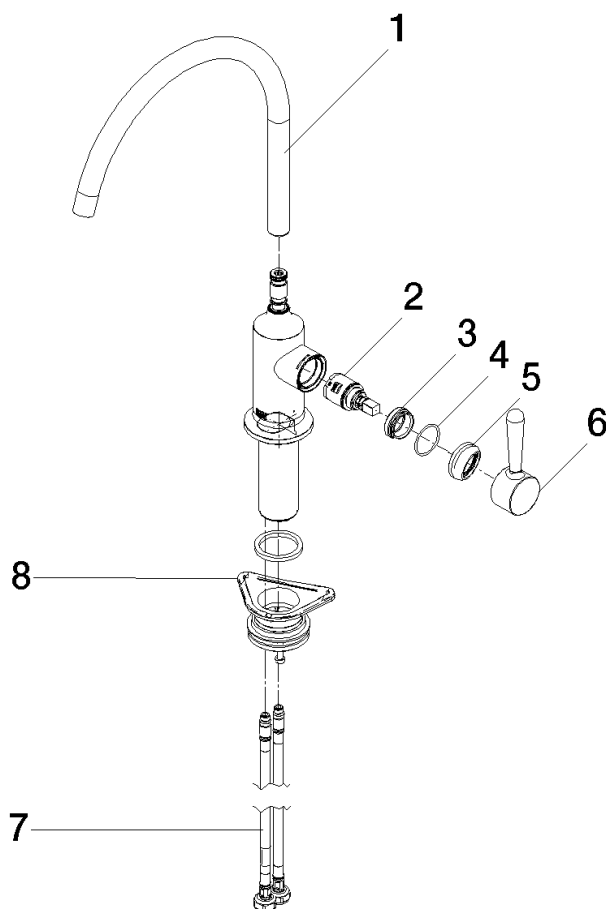

33 816 809 Product version from 7/1/2023

Parts for other finishes can be found here: [Chrome](#)

Spare parts list

No.	Item Number	Name	Quantity used	Delivery time
3	09 24 04 266 90	nut	1.00	2
6	90 20 80 050 00-99	handle	1.00	20
4	09 14 10 091 90	seal	1.00	2
2	90 15 05 042 00 90	cartridge	1.00	2
7	04 30 04 100 00 90	hose	2.00	2
1	90 28 22 396 00-99	spout	1.00	20
5	90 28 30 052 00-99	cover	1.00	20
8	04 23 10 044 08 90	fixing set	1.00	2