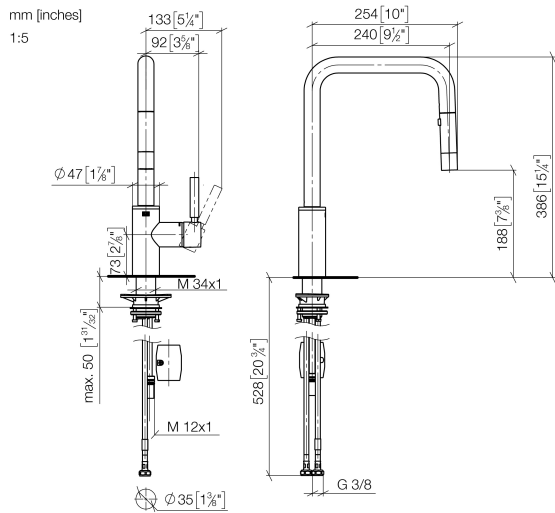

33 870 861 Product version from 2/1/2023 to 10/30/2024