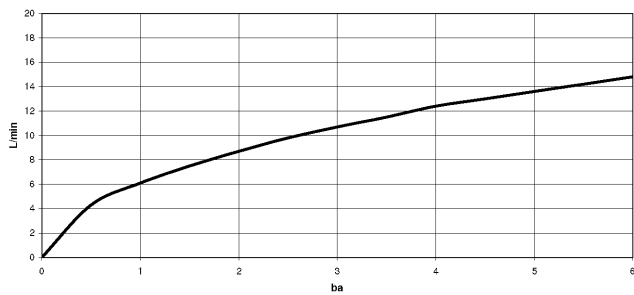

Flow rate chart

Codes & Standards

DIN 4109

EN 1717

ISO 3822

Ü-Zeichen