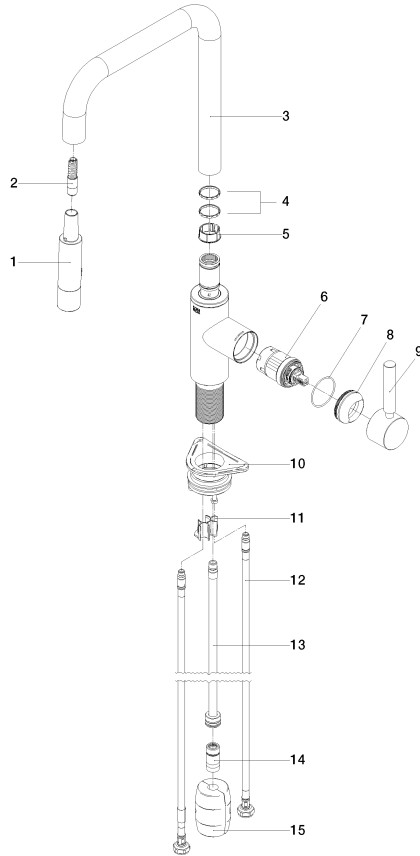

33 870 861 Product version from 2/1/2023 to 10/30/2024

- 240mm projection
- pivotable spout 360°
- Optional swivel limiter available with swivel limiter set 12 823 970 90
- laminar and spray flow
- 1800 mm metal shower hose
- sprayface with anti-scaling system
- max. flow 10.4 l/min at 3 bar flow pressure
- lead-free
- Flow modes can be changed while the water is running
- This product can help a building meet the requirements of Green Building Rating Systems, e.g. LEED®, BREEAM®, DGNB

## META SQUARE Single-lever mixer Pull-down with spray function - Chrome

META SQUARE

33 870 861 Product version from 2/1/2023 to 10/30/2024

## Spare parts list

No.	Item Number	Name	Quantity used	Delivery time
	7 09 14 10 190 90	seal	1.00	2
	6 90 15 05 064 05 90	cartridge	1.00	2
	14 90 24 03 253 00 90	adaptor	1.00	2
	10 04 30 11 040 00 90	fixing set	1.00	2
	9 90 20 66 027 00-00	handle	1.00	10
	1 90 12 11 148 00-00	shower	1.00	60
	8 09 28 30 030-00	cover	1.00	10
	3 90 28 22 308 00-00	spout	1.00	10
	4 09 28 10 160 90	ring	2.00	2
	2 04 30 02 120 00-00	hose	1.00	10
	12 04 30 04 100 00 90	hose	2.00	2
	13 04 28 20 067 00 90	pipe	1.00	2
	15 04 21 50 010 00 90	accessories	1.00	2
	11 09 20 93 056 90	insert	1.00	2
	5 09 18 40 186 90	sleeve	1.00	2