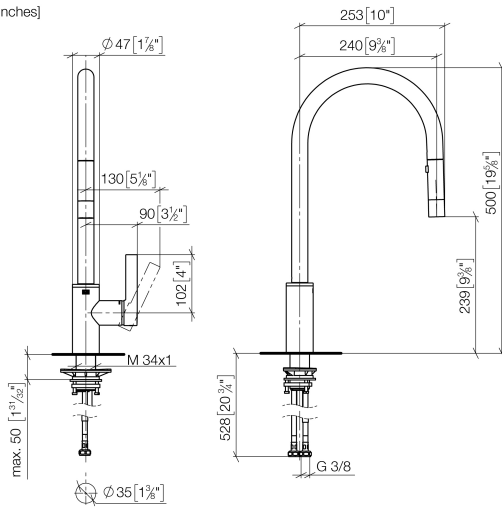

33 870 875 Product version up to 10/30/2024

- 240mm projection
- pivotable spout 360°
- Optional swivel limiter available with swivel limiter set 12 823 970 90
- laminar and spray flow
- height of mixer 500 mm
- height up to laminar flow regulator 240 mm
- hole diameter 35 mm
- 1800 mm metal shower hose
- sprayface with anti-scaling system
- max. flow 10.4 l/min at 3 bar flow pressure
- lead-free
- Flow modes can be changed while the water is running
- This product can help a building meet the requirements of Green Building Rating Systems, e.g. LEED®, BREEAM®, DGNB

**Recommended miscellaneous**

	<b>Swivel limitation set -</b>	12 823 970 90
---	--------------------------------	---------------

**Recommended miscellaneous**

	<b>Dispenser without rosette - Chrome</b>	82 424 970-00
---	---	---------------

**Recommended miscellaneous**

	<b>Strainer waste with control handle - Chrome</b>	10 712 970-00
---	--	---------------

33 870 875 Product version up to 10/30/2024

mm [inches]

### Flow rate chart