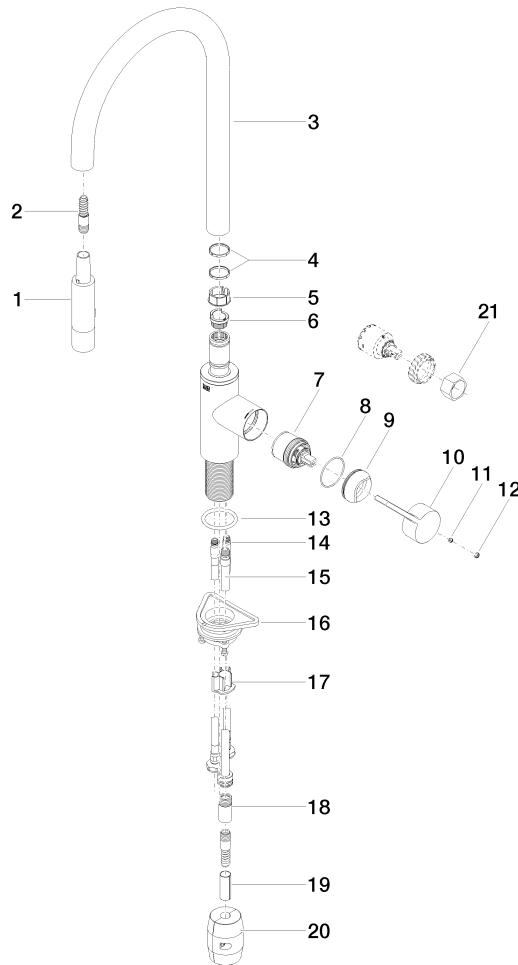

33 870 875 Product version up to 10/30/2024

- 240mm projection
- pivotable spout 360°
- Optional swivel limiter available with swivel limiter set 12 823 970 90
- laminar and spray flow
- height of mixer 500 mm
- height up to laminar flow regulator 240 mm
- hole diameter 35 mm
- 1800 mm metal shower hose
- sprayface with anti-scaling system
- max. flow 10.4 l/min at 3 bar flow pressure
- lead-free
- Flow modes can be changed while the water is running
- This product can help a building meet the requirements of Green Building Rating Systems, e.g. LEED®, BREEAM®, DGNB

**Recommended miscellaneous**

	<b>Strainer waste with control handle - Chrome</b>	10 712 970-00
---	--	---------------

33 870 875 Product version up to 10/30/2024

mm [inches]

# TARA ULTRA Single-lever mixer Pull-down with spray function - Chrome

TARA ULTRA

33 870 875 Product version up to 10/30/2024

## Certificates and sustainability

Belgaqua\_21-027-2 LGA\_28

GDV\_0400

EPD-DOR-20230287 Belgaqua\_25-340-2  
-IBA1-EN  
Environmental.prod  
uct-declarat

Spare parts list

No.	Item Number	Name	Quantity used	Delivery time
	6 09 30 11 203 90	ring	1.00	2
	20 04 21 50 010 00 90	accessories	1.00	2
	2 04 30 02 120 00-00	hose	1.00	10
	8 09 14 10 190 90	seal	1.00	2
	15 04 28 20 067 00 90	pipe	1.00	2
	3 90 28 22 304 00-00	spout	1.00	10
	13 09 14 10 036 90	seal	1.00	2
	5 09 18 40 186 90	sleeve	1.00	2
	12 90 31 20 087 00-00	plug	1.00	10
	17 09 20 93 056 90	insert	1.00	2
	16 04 30 11 040 00 90	fixing set	1.00	2
	14 04 30 04 101 00 90	hose	2.00	2
	9 09 28 30 030-00	cover	1.00	10
	19 09 30 03 038 90	hose	1.00	2
	4 09 28 10 160 90	ring	2.00	2
	18 90 24 03 253 00 90	adaptor	1.00	2
	10 09 20 87 020-00	handle	1.00	10
	11 90 31 11 063 00 90	pin	1.00	2
	21 90 30 09 031 00 90	key	1.00	2
	1 90 12 11 148 00-00	shower	1.00	60
	7 90 15 05 064 05 90	cartridge	1.00	2