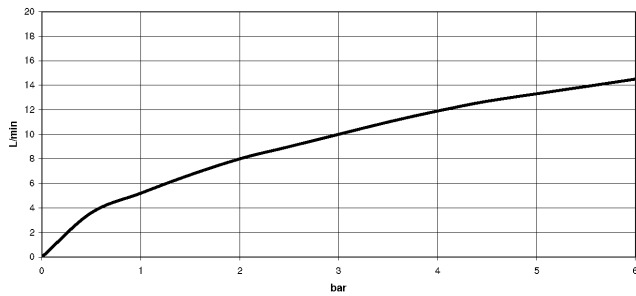

33 870 875 Product version up to 10/30/2024

- 240mm projection
- pivotable spout 360°
- Optional swivel limiter available with swivel limiter set 12 823 970 90
- laminar and spray flow
- height of mixer 500 mm
- height up to laminar flow regulator 240 mm
- hole diameter 35 mm
- 1800 mm metal shower hose
- sprayface with anti-scaling system
- max. flow 10.4 l/min at 3 bar flow pressure
- lead-free
- Flow modes can be changed while the water is running
- This product can help a building meet the requirements of Green Building Rating Systems, e.g. LEED®, BREEAM®, DGNB

### Flow rate chart