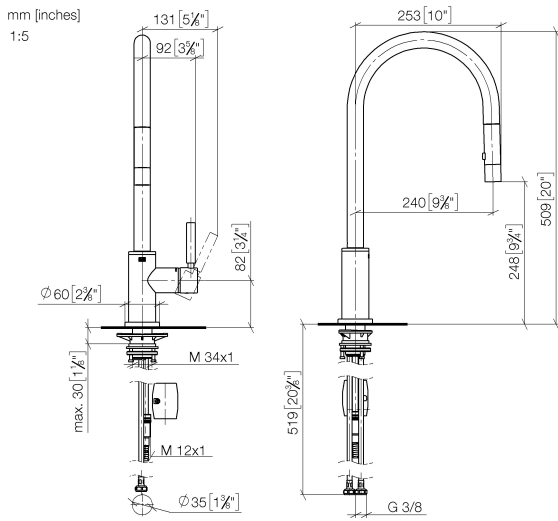

33 870 888 Product version from 2/1/2023 to 10/30/2024