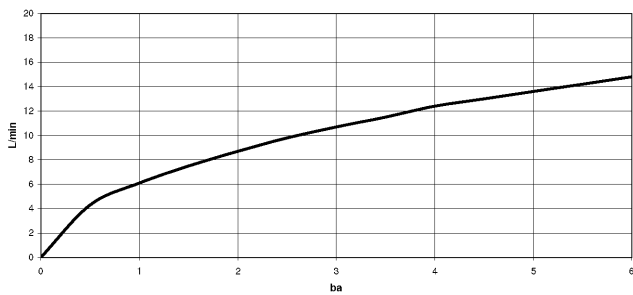

Flow rate chart

Codes & Standards

DIN 4109

EN 1717

ISO 3822

Ü-Zeichen