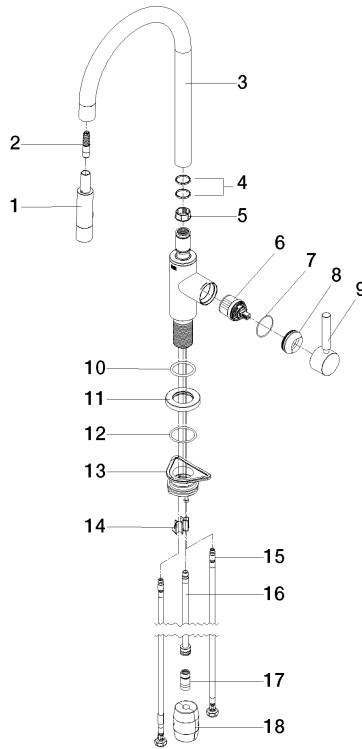

33 870 888 Product version from 2/1/2023 to 10/30/2024

- 240mm projection
- pivotable spout 360°
- Optional swivel limiter available with swivel limiter set 12 823 970 90
- laminar and spray flow
- 1800 mm metal shower hose
- sprayface with anti-scaling system
- max. flow 10.4 l/min at 3 bar flow pressure
- lead-free
- Flow modes can be changed while the water is running
- This product can help a building meet the requirements of Green Building Rating Systems, e.g. LEED®, BREEAM®, DGNB

Recommended miscellaneous

**Swivel limitation set -** 12 823 970 90

Recommended miscellaneous

**Dispenser with rosette - Chrome** 82 444 970-00

Recommended miscellaneous

**Strainer waste with control handle - Chrome** 10 710 970-00

## TARA Single-lever mixer Pull-down with spray function - Chrome

TARA

33 870 888 Product version from 2/1/2023 to 10/30/2024

### Spare parts list

No.	Item Number	Name	Quantity used	Delivery time
	5 09 18 40 186 90	sleeve	1.00	2
	4 09 28 10 160 90	ring	2.00	2
	3 90 28 22 304 00-00	spout	1.00	10
	2 04 30 02 120 00-00	hose	1.00	10
	8 09 28 30 030-00	cover	1.00	10
	12 09 14 10 050 90	seal	1.00	2
	1 90 12 11 148 00-00	shower	1.00	60
	10 09 14 10 036 90	seal	1.00	2
	17 90 24 03 253 00 90	adaptor	1.00	2
	11 90 27 22 047 00-00	rosette	1.00	10
	7 09 14 10 190 90	seal	1.00	2
	9 90 20 66 027 00-00	handle	1.00	10
	13 04 30 11 040 00 90	fixing set	1.00	2
	15 04 30 04 101 00 90	hose	2.00	2
	16 04 28 20 067 00 90	pipe	1.00	2
	18 04 21 50 010 00 90	accessories	1.00	2
	14 09 20 93 056 90	insert	1.00	2
	6 90 15 05 064 05 90	cartridge	1.00	2