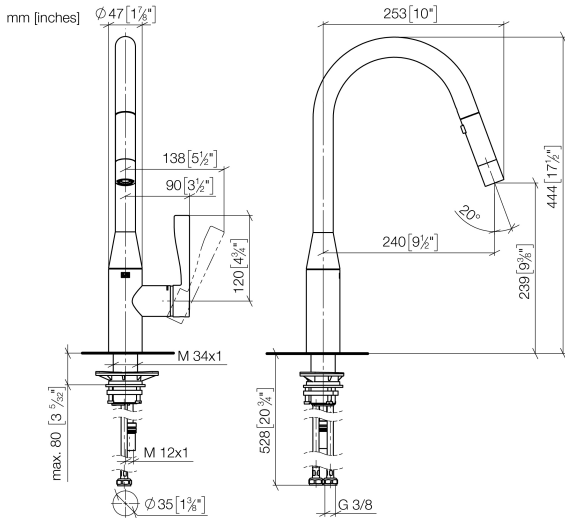

33 870 895 Product version from 2/26/2015 to 10/30/2024