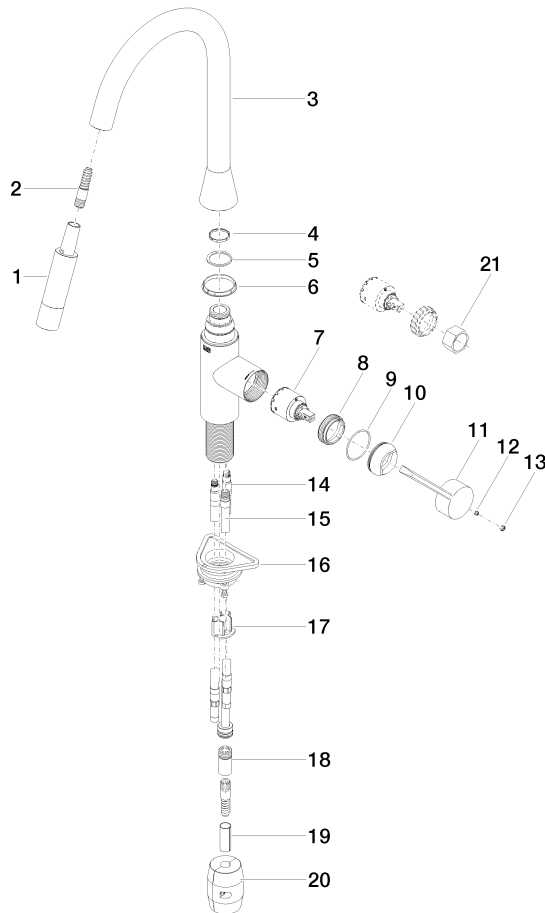

SYNC Single-lever mixer Pull-down with spray function - Chrome

SYNC

33 870 895 Product version from 2/26/2015 to 10/30/2024

- 240mm projection
- pivotable spout 360°
- Optional swivel limiter available with swivel limiter set 12 821 970 90
- laminar and spray flow
- height of mixer 444 mm
- height up to laminar flow regulator 240 mm
- hole diameter 35 mm
- 1800 mm metal shower hose
- sprayface with anti-scaling system
- max. flow 10.4 l/min at 3 bar flow pressure
- lead-free
- Flow modes can be changed while the water is running
- This product can help a building meet the requirements of Green Building Rating Systems, e.g. LEED®, BREEAM®, DGNB

SYNC Single-lever mixer Pull-down with spray function - Chrome

SYNC

33 870 895 Product version from 2/26/2015 to 10/30/2024

Certificates and sustainability

Belgaqua_21-027-2 LGA_28

GDV_0400

EPD-DOR-20230287 Belgaqua_25-340-2
-IBA1-EN
Environmental.prod
uct-declarat

33 870 895 Product version from 2/26/2015 to 10/30/2024

Spare parts list

No.	Item Number	Name	Quantity used	Delivery time
	14	04 30 04 098 00 90	hose	2.00 60
	2	04 30 02 120 00-85	hose	1.00 10
	8	09 23 10 072 90	nut	1.00 60
	6	09 28 10 161 90	ring	1.00 2
	13	90 31 20 087 00-00	plug	1.00 10
	7	90 15 05 046 05 90	cartridge	1.00 2
	1	90 12 11 148 00-00	shower	1.00 60
	11	09 20 89 020-00	handle	1.00 10
	12	90 31 11 063 00 90	pin	1.00 2
	3	90 28 22 302 00-00	spout	1.00 10
	18	90 24 03 253 00 90	adaptor	1.00 2
	21	90 30 09 031 00 90	key	1.00 2
	15	04 28 20 066 00 90	pipe	1.00 2
	19	09 30 03 038 90	hose	1.00 2
	10	09 28 30 030-00	cover	1.00 10
	5	09 28 10 162 90	ring	1.00 2
	20	04 21 50 010 00 90	accessories	1.00 2
	16	04 30 11 040 00 90	fixing set	1.00 2
	17	09 20 93 056 90	insert	1.00 2
	4	09 28 10 160 90	ring	1.00 2
	9	09 14 10 190 90	seal	1.00 2