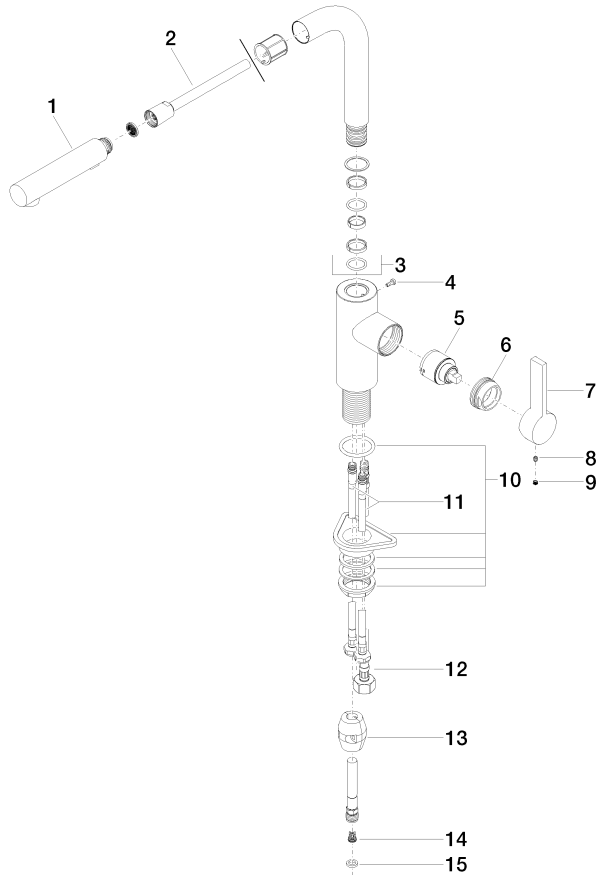

33 871 790 Product version from 4/1/2024

Spare parts list

Number	Item Number	Designation	Number of units	Lead time
1	90 12 11 185 00-00	shower	1.00	10
9	90 31 20 109 00 90	plug	1.00	2
14	09 23 01 131 90	back-flow preventer	1.00	2
12	90 30 04 117 00 90	hose	1.00	2
15	90 14 20 019 00 90	seal	1.00	2
10	04 30 11 040 00 90	fixing set	1.00	2
11	04 30 04 106 00 90	hose	2.00	2
5	90 15 05 045 00 90	cartridge	1.00	2
6	09 24 04 141-00	nut	1.00	10
4	09 30 30 054 90	screw	1.00	2
3	90 28 22 186 00-00	spout	1.00	10
13	04 21 50 005 00 90	accessories	1.00	2
8	90 31 11 030 00 90	pin	1.00	2
7	09 20 79 040-00	handle	1.00	10
2	90 30 02 062 00-00	hose	1.00	10