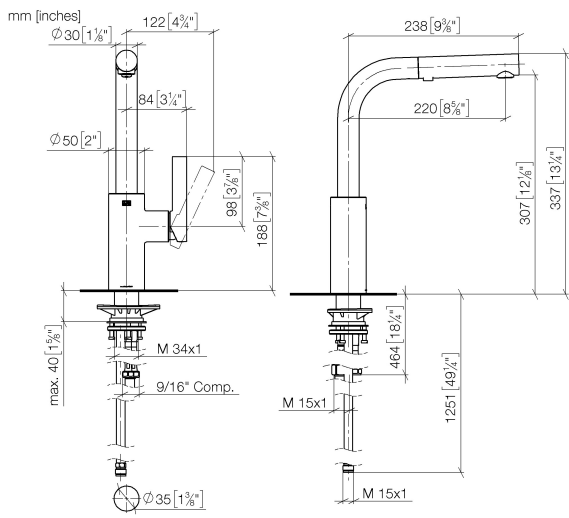

33 871 790 Product version from 4/1/2024

- 8-5/8" Projection
- Swiveling spout 360°
- Aerated stream and spray mode
- Total height 13-1/4"
- Height to aerator/spout outlet 11-1/2"
- 1-3/8" hole diameter
- 2 x pressure hose with 3/8" compression fitting
- Fabric braided spray hose 59"
- Water flow rate limited to max. 1.5 gpm
- lead-free
- This product can help a building meet the requirements of Green Building Rating Systems, e.g. LEED®, BREEAM®, DGNB

**Recommended article**

**Soap dispenser without flange - Chrome** 82 424 970-00

**Recommended article**

**AIR SWITCH operating button, trim parts only - Chrome** 10 713 970-00

33 871 790 Product version from 4/1/2024

Number	Item Number	Designation	Number of units	Lead time
1	90 12 11 185 00-00	shower	1.00	10
9	90 31 20 109 00 90	plug	1.00	2
14	09 23 01 131 90	back-flow preventer	1.00	2
12	90 30 04 117 00 90	hose	1.00	2
15	90 14 20 019 00 90	seal	1.00	2
10	04 30 11 040 00 90	fixing set	1.00	2
11	04 30 04 106 00 90	hose	2.00	2
5	90 15 05 045 00 90	cartridge	1.00	2
6	09 24 04 141-00	nut	1.00	10
4	09 30 30 054 90	screw	1.00	2
3	90 28 22 186 00-00	spout	1.00	10
13	04 21 50 005 00 90	accessories	1.00	2
8	90 31 11 030 00 90	pin	1.00	2
7	09 20 79 040-00	handle	1.00	10
2	90 30 02 062 00-00	hose	1.00	10