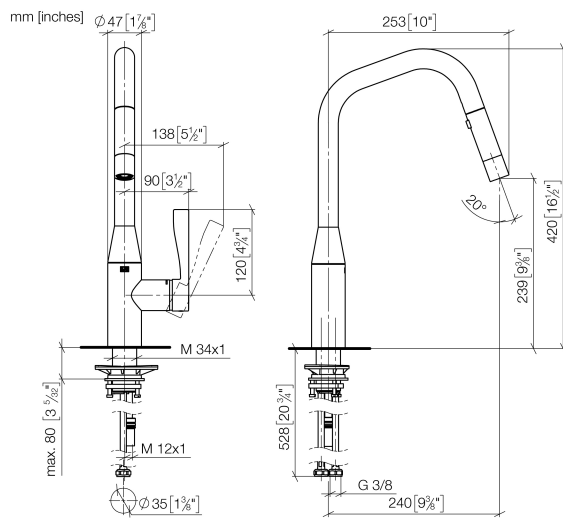

33 875 895 Product version from 2/26/2015 to 10/30/2024