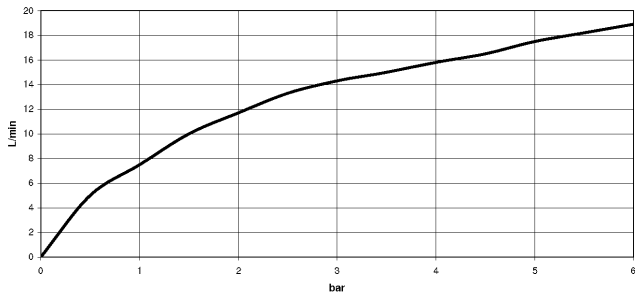

Required miscellaneous

	<b>xGRID Installation track 555 mm -</b>	12 360 970 90
-------------------------------------------------------------------------------------	------------------------------------------	---------------

36 427 809 Product version from 4/1/2025

mm [inches]

Flow rate chart

Codes & Standards

DIN 4109

ISO 3822

Scottish Water  
Byelaws

UK Water Supply  
Regulations