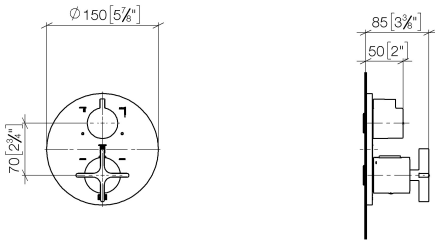

Required miscellaneous

	<b>xGRID Installation track 555 mm -</b>	12 360 970 90
-------------------------------------------------------------------------------------	------------------------------------------	---------------

36 427 809 Product version from 4/1/2025

mm [inches]

Flow rate chart

Codes & Standards

DIN 4109

ISO 3822

Scottish Water  
Byelaws

UK Water Supply  
Regulations