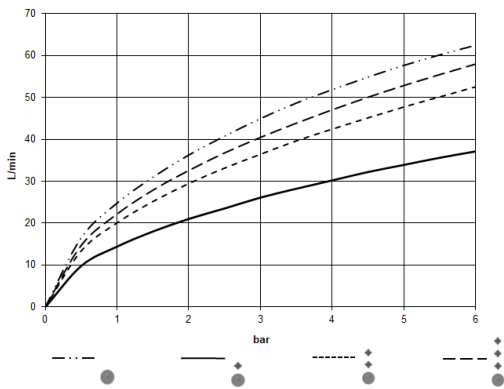

**Required miscellaneous**

**xGRID Installation track 555 mm -** 12 360 970 90

36 501 977 Product version up to 2/2/2021

mm [inches]

**Flow rate chart**

**Codes & Standards**

DIN 4109

EN 1111

ISO 3822

Scottish Water  
Byelaws

UK Water Supply  
Regulations

Ü-Zeichen

MADISON xTOOL Concealed thermostat without volume control 1/2" - Chrome

MADISON

36 501 977 Product version up to 2/2/2021

Certificates and sustainability