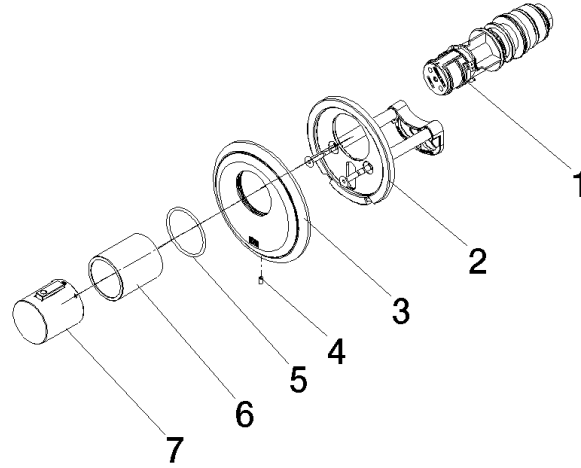

36 501 977 Product version up to 2/2/2021

- cover plate Ø 124 mm
- temperature control handle with safety limit stop at 38°C
- thermostat cartridge
- WRAS

	Chrome	36 501 977-00
	Brushed Platinum	36 501 977-06
	Platinum	36 501 977-08
	Durabress (23kt Gold)	36 501 977-09
	Brushed Durabress (23kt Gold)	36 501 977-28
	Brushed Dark Brass (PVD)	36 501 977-39
	Brushed Dark Platinum	36 501 977-99

**Required miscellaneous**

**xGRID Installation track 555 mm -** 12 360 970 90

36 501 977 Product version up to 2/2/2021

mm [inches]

**Flow rate chart**

**Codes & Standards**

DIN 4109

EN 1111

ISO 3822

Scottish Water  
Byelaws

UK Water Supply  
Regulations

Ü-Zeichen

MADISON xTOOL Concealed thermostat without volume control 1/2" - Chrome

MADISON

36 501 977 Product version up to 2/2/2021

Certificates and sustainability

WRAS\_2011

LGA\_29

DVGW\_DW-  
6512DN0

LGA\_29

LGA\_29

**Spare parts list**

No.	Item Number	Name	Quantity used	Delivery time
	2 90 11 01 196 00 90	base	1.00	2
	9 90 16 02 027 00 90	spring	1.00	2
	4 09 31 11 048 90	pin	1.00	2
	3 09 11 02 543-00	cover	1.00	10
	7 90 17 33 005 01-00	handle	1.00	10
	5 90 14 10 049 00 90	seal	1.00	2
	11 90 31 20 049 00-00	plug	1.00	10
	10 90 30 30 136 00 90	screw	1.00	2
	6 90 21 02 112 00-00	sleeve	1.00	10
	8 90 21 33 011 00-13	handle	1.00	2
	1 90 15 02 065 00 90	cartridge	1.00	2