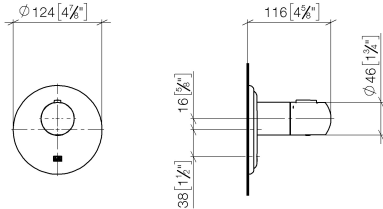

36 501 977 Product version up to 2/2/2021

- cover plate Ø 124 mm
- temperature control handle with safety limit stop at 38°C
- thermostat cartridge
- WRAS

	Chrome	36 501 977-00
	Brushed Platinum	36 501 977-06
	Platinum	36 501 977-08
	Durabress (23kt Gold)	36 501 977-09
	Brushed Durabress (23kt Gold)	36 501 977-28
	Brushed Dark Brass (PVD)	36 501 977-39
	Brushed Dark Platinum	36 501 977-99

**Required miscellaneous**

**xTOOL Concealed thermostat module without volume control -** 35 503 970 90  
 •max. recess depth 110 mm  
 •min. recess depth 85 mm

**Recommended miscellaneous**

**xGRID Attachment set for integrating in the dry wall construction -** 12 340 970 90

**Required miscellaneous**

**xGRID Installation track 555 mm -** 12 360 970 90

36 501 977 Product version up to 2/2/2021

mm [inches]

**Flow rate chart**

**Codes & Standards**

DIN 4109

EN 1111

ISO 3822

Scottish Water  
Byelaws

UK Water Supply  
Regulations

Ü-Zeichen

MADISON xTOOL Concealed thermostat without volume control 1/2" - Chrome

MADISON

36 501 977 Product version up to 2/2/2021

Certificates and sustainability