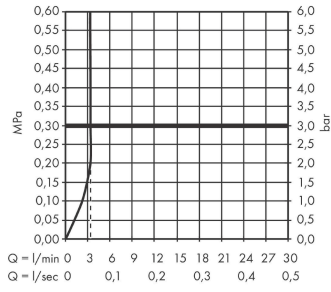

Tecturis S

Single lever basin mixer for concealed installation wall-mounted EcoSmart+ with spout 22,5 cm

Finish: **Chrome** Article Number: **73351000**

Description

product features

- consists of: single lever basin mixer for concealed installation wall-mounted, waste set
- projection: 225 mm
- handle variant: lever handle
- spray type: normal spray
- maximum flow rate at 3 bar: 4 l/min
- ceramic cartridge
- temperature limitation adjustable
- suitable for continuous flow water heaters
- non-closing waste set
- material waste set: metal
- connection type: basic set
- connection dimension: DN15
- handle can be positioned on the right or left, depending on the basic set installation
- EU taxonomy: max. 6 l/min - Substantial Contribution (SC) possible

Technology

Design awards

Certificates / Sustainability

Product image

Scale drawing

Tecturis S

Single lever basin mixer for concealed installation wall-mounted EcoSmart+ with spout 22,5 cm

Finish: **Chrome** Article Number: **73351000**

Flowchart

Tecturis S

Single lever basin mixer for concealed installation wall-mounted EcoSmart+ with spout 22,5 cm

Finish: **Chrome** Article Number: **73351000**

Exploded Drawing

Year of production: >06/23