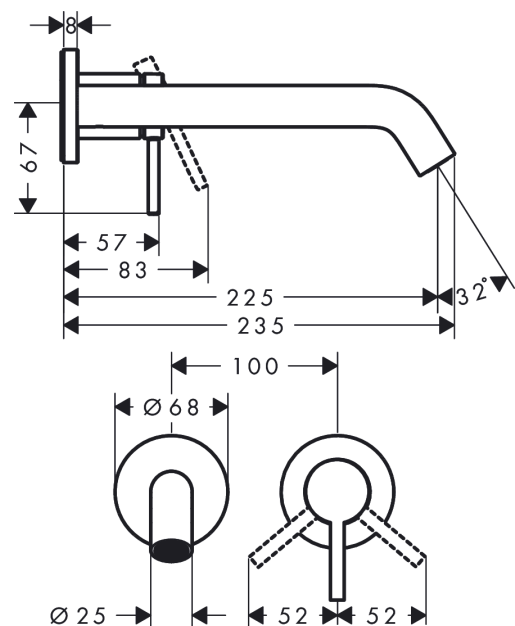

Tecturis S

Single lever basin mixer for concealed installation wall-mounted EcoSmart+ with spout 22,5 cm

Finish: **Chrome** Article Number: **73351000**

Description

product features

- consists of: single lever basin mixer for concealed installation wall-mounted, waste set
- projection: 225 mm
- handle variant: lever handle
- spray type: normal spray
- maximum flow rate at 3 bar: 4 l/min
- ceramic cartridge
- temperature limitation adjustable
- suitable for continuous flow water heaters
- non-closing waste set
- material waste set: metal
- connection type: basic set
- connection dimension: DN15
- handle can be positioned on the right or left, depending on the basic set installation
- EU taxonomy: max. 6 l/min - Substantial Contribution (SC) possible

Technology

Design awards

Certificates / Sustainability

Product image

Scale drawing

Tecturis S

Single lever basin mixer for concealed installation wall-mounted EcoSmart+ with spout 22,5 cm

Finish: **Chrome** Article Number: **73351000**

Flowchart

Tecturis S

Single lever basin mixer for concealed installation wall-mounted EcoSmart+ with spout 22,5 cm

Finish: **Chrome** Article Number: **73351000**

Exploded Drawing

Year of production: >06/23