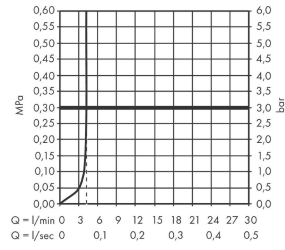

Tecturis S

Single lever basin mixer for concealed installation wall-mounted EcoSmart+ with spout 22,5 cm

Finish: **Chrome** Article Number: **73351000**

Description

product features

- consists of: single lever basin mixer for concealed installation wall-mounted, waste set
- projection: 225 mm
- handle variant: lever handle
- spray type: normal spray
- maximum flow rate at 3 bar: 4 l/min
- ceramic cartridge
- temperature limitation adjustable
- suitable for continuous flow water heaters
- non-closing waste set
- material waste set: metal
- connection type: basic set
- connection dimension: DN15
- handle can be positioned on the right or left, depending on the basic set installation
- EU taxonomy: max. 6 l/min - Substantial Contribution (SC) possible

Technology

Design awards

Certificates / Sustainability

Product image

Scale drawing

Tecturis S

Single lever basin mixer for concealed installation wall-mounted EcoSmart+ with spout 22,5 cm

Finish: **Chrome** Article Number: **73351000**

Flowchart

Tecturis S

Single lever basin mixer for concealed installation wall-mounted EcoSmart+ with spout 22,5 cm

Finish: **Chrome** Article Number: **73351000**

Exploded Drawing

Year of production: >06/23