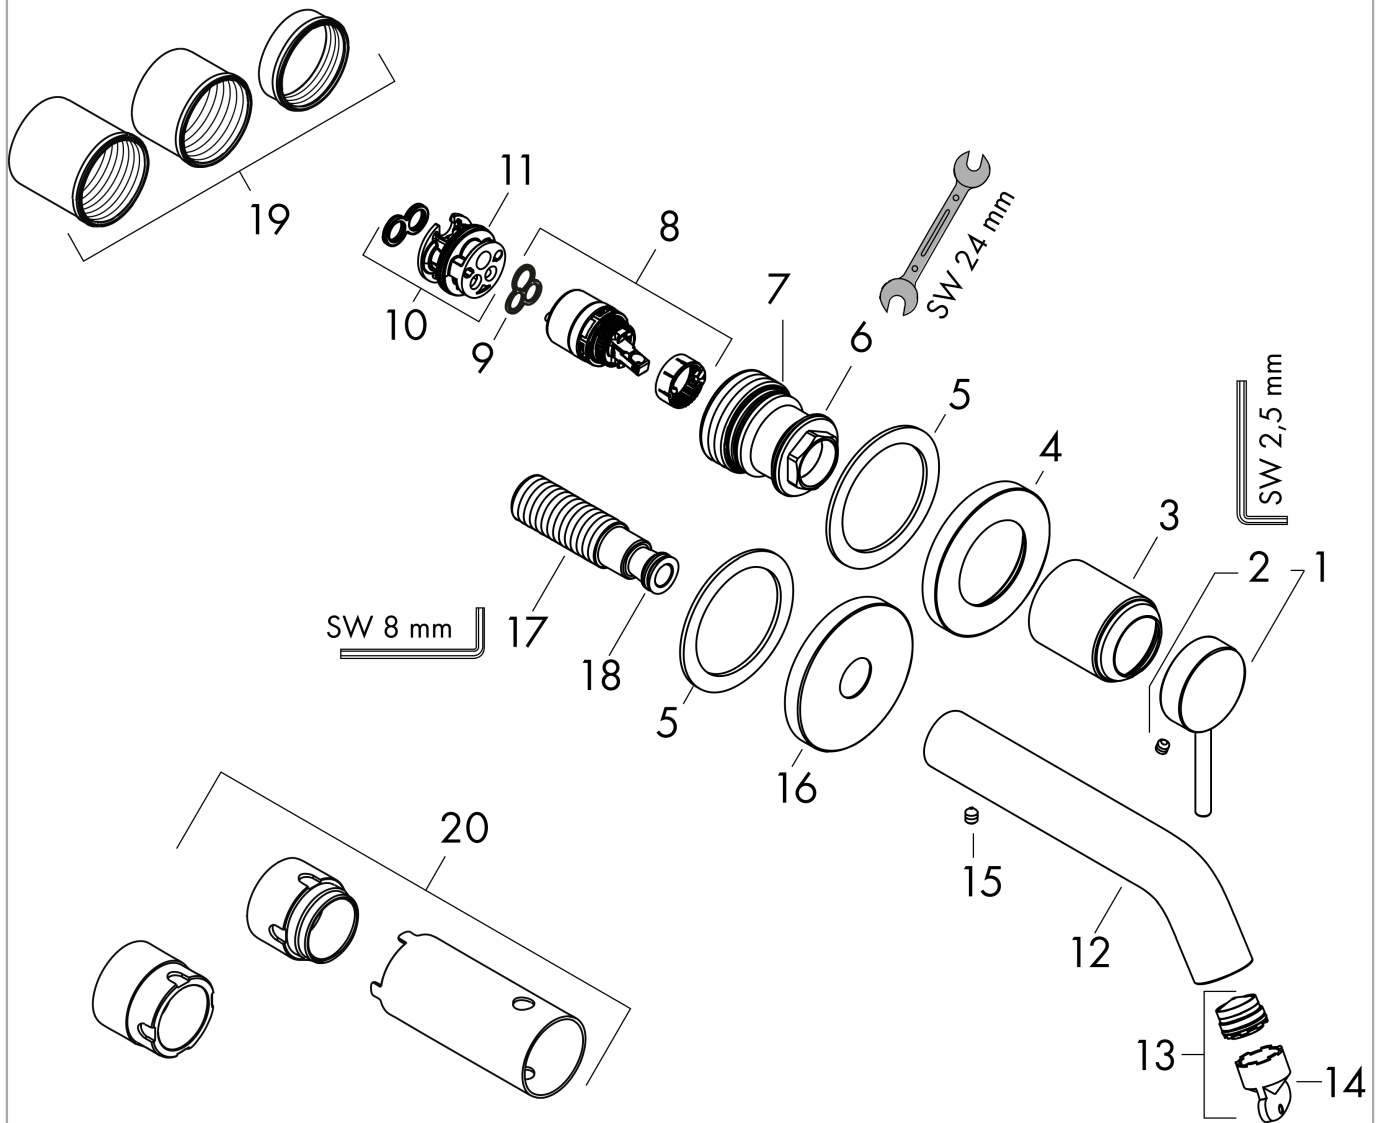

Tecturis S

Single lever basin mixer for concealed installation wall-mounted EcoSmart+ with spout 22,5 cm

Finish: **Chrome** Article Number: **73351000**

Description

product features

- consists of: single lever basin mixer for concealed installation wall-mounted, waste set
- projection: 225 mm
- handle variant: lever handle
- spray type: normal spray
- maximum flow rate at 3 bar: 4 l/min
- ceramic cartridge
- temperature limitation adjustable
- suitable for continuous flow water heaters
- non-closing waste set
- material waste set: metal
- connection type: basic set
- connection dimension: DN15
- handle can be positioned on the right or left, depending on the basic set installation
- EU taxonomy: max. 6 l/min - Substantial Contribution (SC) possible

Flowchart

Tecturis S

Single lever basin mixer for concealed installation wall-mounted EcoSmart+ with spout 22,5 cm

Finish: **Chrome** Article Number: **73351000**

Exploded Drawing

Year of production: >06/23

Tecturis S

Single lever basin mixer for concealed installation wall-mounted EcoSmart+ with spout 22,5 cm

Finish: **Chrome** Article Number: **73351000**

Spare part list

Year of production: >06/23

Pos.	Description	Article Number	PC	PU
1	handle	87111000	10	1
2	hollow set screw M5x5	98446000	1	1
3	sleeve	93989000	8	1
4	escutcheon for handle	93988000	11	1
5	washer	97600000	4	1
6	nut	94752000	8	1
7	O-ring 34x2	98383000	2	1
8	cartridge, assy	93760000	13	1
9	seal	93383000	4	1
10	adapter for cartridge	95634000	4	1
11	O-ring 26x2	98147000	1	1
12	spout 225 mm	87109000	12	1
13	aerator cpl.	87100000	6	1
14	special tool	98987000	3	1
15	hollow set screw M5x6	97768000	1	1
16	escutcheon for spout	93987000	12	1
17	connecting thread G½	95626000	10	1
18	O-ring 13x2	98128000	1	1
19	fixing set	97971000	9	1
20	extension set 25 mm for 13622180	31971000	99	1
a	base body	13622180	99	1
b	adapter for exchanged connections	93819000	16	1
c	waste	50001000	99	1