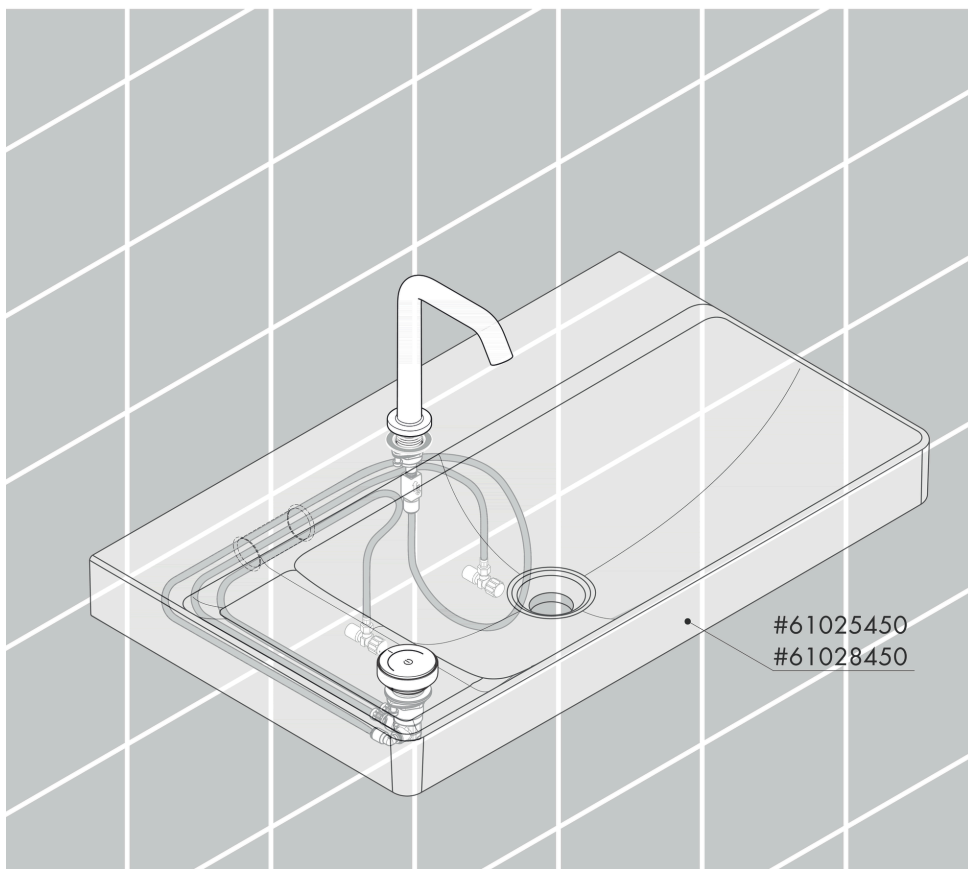

Tecturis S
2-hole basin mixer 150 CoolStart EcoSmart+ with waste set
 Finish: **Matt White** Article Number: **73353700**

Flowchart

Tecturis S
2-hole basin mixer 150 CoolStart EcoSmart+ with waste set
 Finish: **Matt White** Article Number: **73353700**

Installation examples

Tecturis S
2-hole basin mixer 150 CoolStart EcoSmart+ with waste set
 Finish: **Matt White** Article Number: **73353700**

Exploded Drawing

Year of production: >10/23

Tecturis S

2-hole basin mixer 150 CoolStart EcoSmart+ with waste set

Finish: **Matt White** Article Number: **73353700**

Spare part list

Year of production: >10/23

Pos.	Description	Article Number	PC	PU
1	spout cpl.	87105700	66	1
2	aerator cpl.	87100000	6	1
3	special tool	98987000	3	1
4	O-ring 26x4	92191000	1	1
5	fixing set (Ø 28)	92909000	9	1
6	connection hose 200 mm M10x1	92913000	10	1
7	O-ring 8x1,75	97827000	1	1
8	handle	87490700	65	1
9	nut	87491000	9	1
10	adapter for handle	92526000	7	1
11	cartridge, assy	92529000	14	1
12	fixing set (Ø 32)	13961000	7	1
13	distributor	85219000	12	1
14	O-ring 5x1,5	92805000	1	1
15	connection hose 900 mm M8x0,75 G3/8	92898000	10	1
16	filter packing	95291000	4	1
17	non return valve DW 10	96456000	3	1
18	cramp	98403000	3	1
19	hose	87492000	7	1
a	waste	50001700	99	1