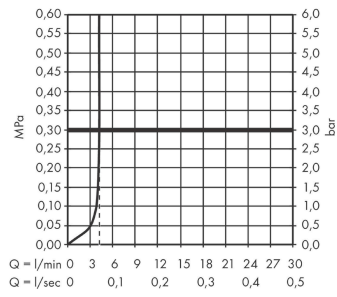

Tecturis S
2-hole basin mixer 150 CoolStart EcoSmart+ with waste set
 Finish: **Matt White** Article Number: **73353700**

Flowchart

Tecturis S
2-hole basin mixer 150 CoolStart EcoSmart+ with waste set
 Finish: **Matt White** Article Number: **73353700**

Installation examples

Tecturis S
2-hole basin mixer 150 CoolStart EcoSmart+ with waste set
 Finish: **Matt White** Article Number: **73353700**

Exploded Drawing

Year of production: >10/23

Tecturis S

2-hole basin mixer 150 CoolStart EcoSmart+ with waste set