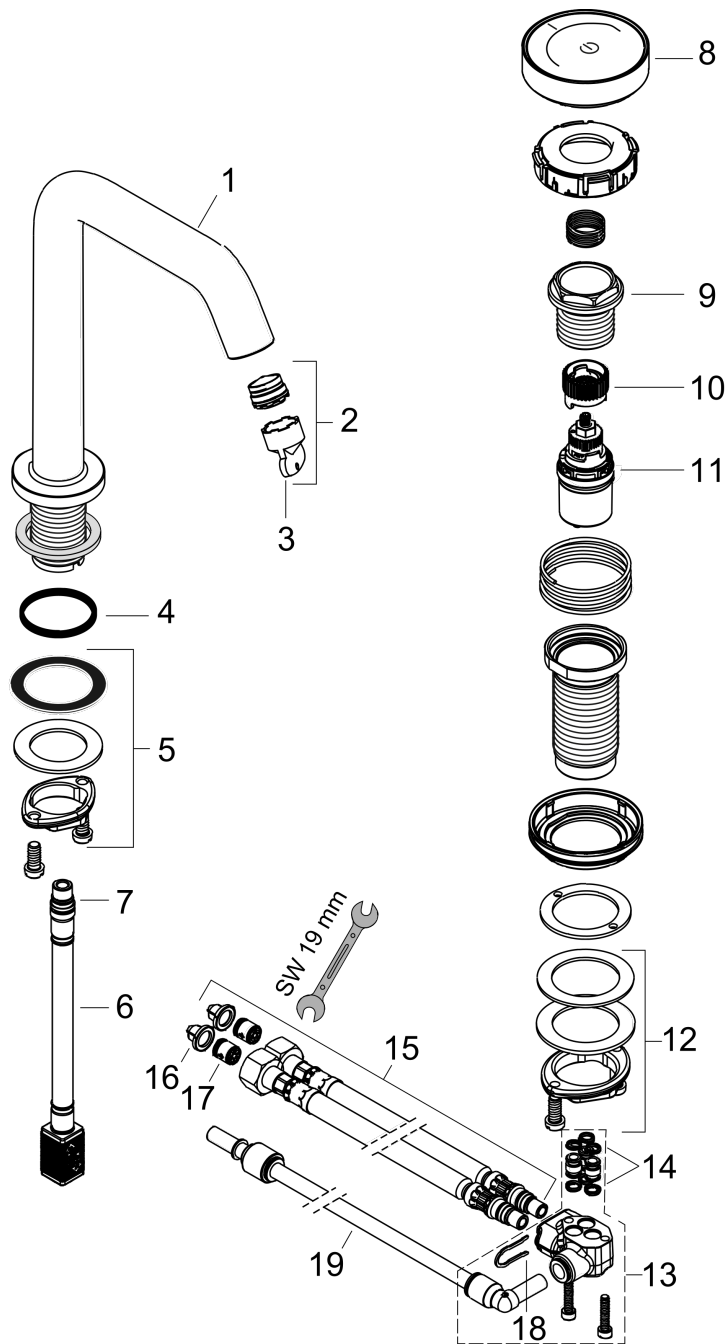

Tecturis S
2-hole basin mixer 150 CoolStart EcoSmart+ with waste set
 Finish: **Matt White** Article Number: **73353700**

Flowchart

Tecturis S
2-hole basin mixer 150 CoolStart EcoSmart+ with waste set
 Finish: **Matt White** Article Number: **73353700**

Installation examples

Tecturis S
2-hole basin mixer 150 CoolStart EcoSmart+ with waste set
 Finish: **Matt White** Article Number: **73353700**

Exploded Drawing

Year of production: >10/23

Tecturis S

2-hole basin mixer 150 CoolStart EcoSmart+ with waste set

Finish: **Matt White** Article Number: **73353700**

Spare part list

Year of production: >10/23

Pos.	Description	Article Number	PC	PU
1	spout cpl.	87105700	66	1
2	aerator cpl.	87100000	6	1
3	special tool	98987000	3	1
4	O-ring 26x4	92191000	1	1
5	fixing set (Ø 28)	92909000	9	1
6	connection hose 200 mm M10x1	92913000	10	1
7	O-ring 8x1,75	97827000	1	1
8	handle	87490700	65	1
9	nut	87491000	9	1
10	adapter for handle	92526000	7	1
11	cartridge, assy	92529000	14	1
12	fixing set (Ø 32)	13961000	7	1
13	distributor	85219000	12	1
14	O-ring 5x1,5	92805000	1	1
15	connection hose 900 mm M8x0,75 G3/8	92898000	10	1
16	filter packing	95291000	4	1
17	non return valve DW 10	96456000	3	1
18	cramp	98403000	3	1
19	hose	87492000	7	1
a	waste	50001700	99	1