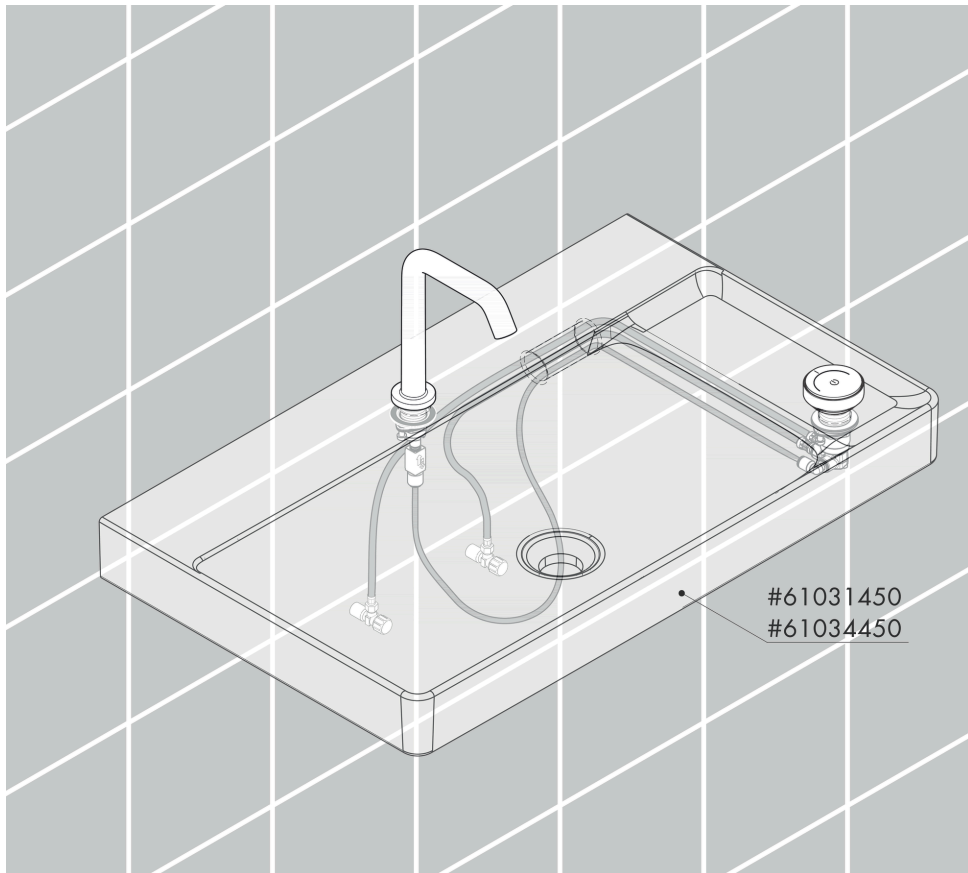

Tecturis S
2-hole basin mixer 150 CoolStart EcoSmart+ with waste set
 Finish: **Matt White** Article Number: **73353700**

Flowchart

Tecturis S
2-hole basin mixer 150 CoolStart EcoSmart+ with waste set
 Finish: **Matt White** Article Number: **73353700**

Installation examples

Tecturis S
2-hole basin mixer 150 CoolStart EcoSmart+ with waste set
 Finish: **Matt White** Article Number: **73353700**

Exploded Drawing

Year of production: >10/23

Tecturis S

2-hole basin mixer 150 CoolStart EcoSmart+ with waste set

Finish: **Matt White** Article Number: **73353700**

Spare part list

Year of production: >10/23

Pos.	Description	Article Number	PC	PU
1	spout cpl.	87105700	66	1
2	aerator cpl.	87100000	6	1
3	special tool	98987000	3	1
4	O-ring 26x4	92191000	1	1
5	fixing set (Ø 28)	92909000	9	1
6	connection hose 200 mm M10x1	92913000	10	1
7	O-ring 8x1,75	97827000	1	1
8	handle	87490700	65	1
9	nut	87491000	9	1
10	adapter for handle	92526000	7	1
11	cartridge, assy	92529000	14	1
12	fixing set (Ø 32)	13961000	7	1
13	distributor	85219000	12	1
14	O-ring 5x1,5	92805000	1	1
15	connection hose 900 mm M8x0,75 G3/8	92898000	10	1
16	filter packing	95291000	4	1
17	non return valve DW 10	96456000	3	1
18	cramp	98403000	3	1
19	hose	87492000	7	1
a	waste	50001700	99	1