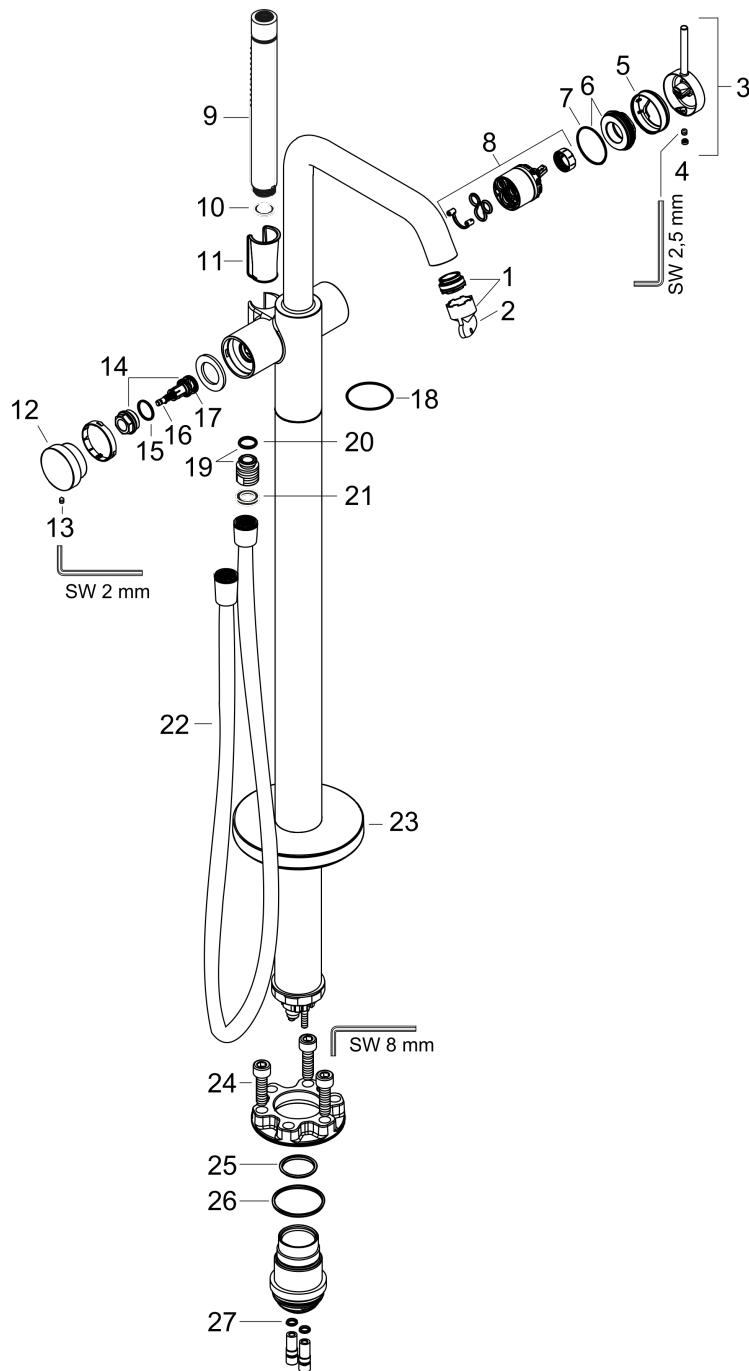

**Tecturis S**

**Single lever bath mixer floor-standing**

Finish: **Matt White** Article Number: **73440700**

**Flowchart**

**Tecturis S**

**Single lever bath mixer floor-standing**

Finish: **Matt White** Article Number: **73440700**

**Exploded Drawing**

Year of production: >05/25

### Single lever bath mixer floor-standing

Finish: **Matt White** Article Number: **73440700**

#### Spare part list

Year of production: >05/25

Pos.	Description	Article Number	PC	PU
1	aerator M24x1 (38 l/min)	93965000	7	1
2	service tool	95661000	2	1
3	handle	87120700	59	1
4	screw cover	93735700	3	1
5	escutcheon	87121700	56	1
6	nut	93995000	7	1
7	O-ring 35x1,5	92114000	2	1
8	cartridge, assy	93895000	10	1
9	handshower	28532700	99	1
10	filter packing	94246000	1	1
11	guide	92858000	2	1
12	pushbutton	94369700	59	1
13	hollow set screw M4x6	97767000	1	1
14	selector assy	94368000	9	1
15	O-ring 17x1,5	98137000	1	1
16	O-ring 12x1,5	98430000	1	1
17	O-ring 15x1,5	92118000	1	1
18	deco-ring	87860700	4	1
19	connecting thread	95392000	6	1
20	O-ring 14x2	98129000	1	1
21	seal	98058000	1	1
22	shower hose Isiflex'B 1,25 m	28272700	99	1
23	escutcheon	94038700	63	1
24	hexagon socket screw M10x35	97670000	5	1
25	O-ring 29x3	98371000	2	1
26	O-ring 44x2,5	98162000	2	1
27	O-ring 7x2	98419000	1	1
a	concealed item	10452180	99	1
b	extension set 60 mm	93882000	18	1