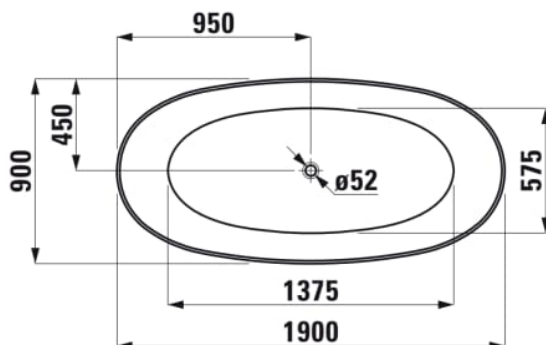

TECHNICAL DRAWINGS