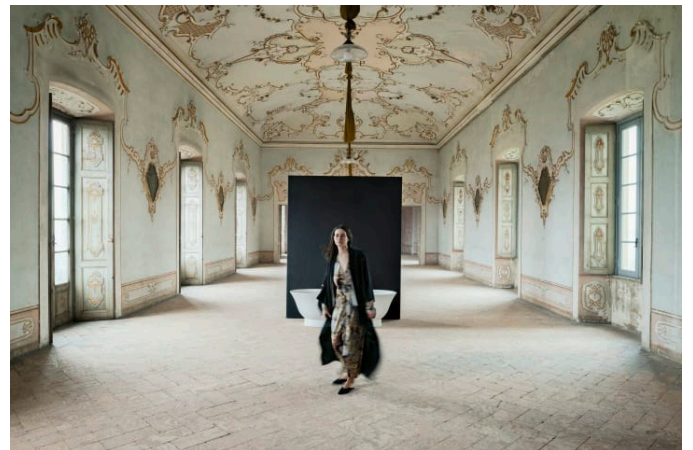

Material : Sentec

Shape : Oval

TECHNICAL DRAWINGS

COMPATIBLE WITH

Neck cushion, black, self-adhesive, for curved bathtub contours

H294103...0001

THE NEW CLASSIC

A poetic experience of design and innovation.

Designed under the creative leadership of Marcel Wanders, The New Classic by LAUFEN is a complete bathroom collection that reinterprets timeless elegance for the modern world. From gracefully contoured washstands and sculpted washbasin bowls to refined toilets, a sensual bathtub, and meticulously crafted faucets, mirrors, and accessories, every piece exudes a sense of poetry and balance.

#material_text

SENTEC

Sentec

Bathing in a bathtub made of solid surface material Sentec feels like being in a natural basin. Due to a high percentage of mineral particles, the surface feels smooth. The innovative material also allows an incredible freedom of design: almost every shape is feasible – from very organic to very straight and architectural. Furthermore the non-porous surface of the material is hygienic, durable, UV-resistant, highly resistant to scratches and can be effortlessly cleaned.