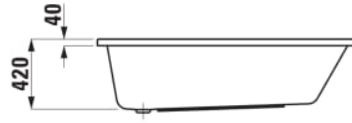

LUA

Bathtub, drop-in version, sanitary acrylic

DIMENSIONS

Length	1600 mm
Width	700 mm
Height	420 mm

COLOUR AND FINISH

000 White

OPTIONS

000 - standard option

Installation structure : Naked

Material : Acrylic

Shape : Rectangular

Installation type : Drop-in

Net weight (kg) : 18.5

Water capacity to overflow (l) : 105

TECHNICAL DRAWINGS

COMPATIBLE WITH

Bath mixer, fittings
distance 134-166 mm,
projection 159 mm, with
fittings, with synthetic
flexible hose 1600 mm,
with handspray Stella 80
1F

H3210810041311

Set for concealed bath
mixer, for Simibox
Standard & Simibox Light,
with integrated safety
device Type LB