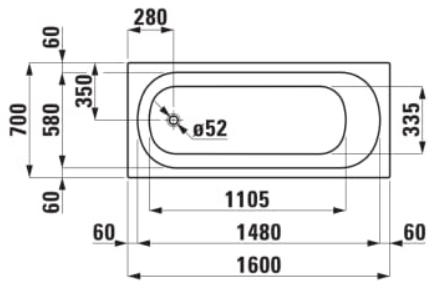

LUA

Bathtub, drop-in version, sanitary acrylic

DIMENSIONS

Length	1600 mm
Width	700 mm
Height	420 mm

COLOUR AND FINISH

000 White

OPTIONS

000 - standard option

SPECIFICATION TEXT

Bathtub made of sanitary acrylic of 3,2 mm
Drop-in version, without frame
Charge 000 – without whirl system, without waste and overflow

MOUNTING ACCESSORIES EXCLUDED

Feet solution with standard wall fixing elements, order no. 29608.0
Waste and overflow, chromed, order no. 29514.2
Combined water inlet and overflow, chromed order no. 29514.3
Noise control band, order no. 29555.1

Installation structure : Naked

Material : Acrylic

Shape : Rectangular

Installation type : Drop-in

Net weight (kg) : 18.5

Water capacity to overflow (l) : 105

TECHNICAL DRAWINGS

COMPATIBLE WITH

Bath mixer, fittings
distance 134-166 mm,
projection 159 mm, with
fittings, with synthetic
flexible hose 1600 mm,
with handspray Stella 80
1F

H3210810041311

Set for concealed bath
mixer, for Simibox
Standard & Simibox Light,
with integrated safety
device Type LB