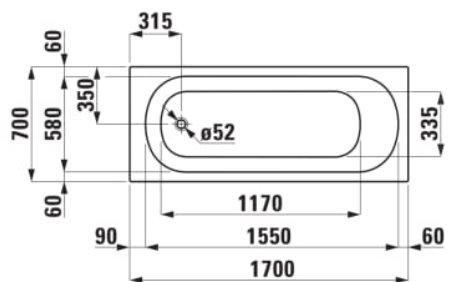

### DIMENSIONS

Length	1700 mm
Width	700 mm
Height	420 mm

Installation structure : Naked

Material : Acrylic

Shape : Rectangular

Installation type : Drop-in

Net weight (kg) : 19.5

Water capacity to overflow (l) : 115

## TECHNICAL DRAWINGS

## COMPATIBLE WITH

Bath mixer, fittings  
distance 134-166 mm,  
projection 159 mm, with  
fittings, with synthetic  
flexible hose 1600 mm,  
with handspray Stella 80  
1F

**H3210810041311**

Set for concealed bath  
mixer, for Simibox  
Standard & Simibox Light,  
with integrated safety  
device Type LB