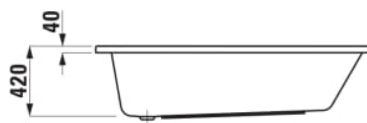

Installation structure : Naked

Material : Acrylic

Shape : Rectangular

Installation type : Drop-in

Net weight (kg) : 19.5

Water capacity to overflow (l) : 115

## TECHNICAL DRAWINGS