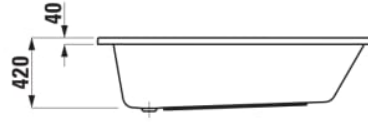

LUA

Bathtub, drop-in version, sanitary acrylic

DIMENSIONS

Length	1700 mm
Width	750 mm
Height	420 mm

COLOUR AND FINISH

000 White

OPTIONS

000 - standard option

Installation structure : Naked

Material : Acrylic

Shape : Rectangular

Installation type : Drop-in

Net weight (kg) : 21

Water capacity to overflow (l) : 132

TECHNICAL DRAWINGS

COMPATIBLE WITH

Bath mixer, fittings
distance 134-166 mm,
projection 159 mm, with
fittings, with synthetic
flexible hose 1600 mm,
with handspray Stella 80
1F

H3210810041311

Set for concealed bath
mixer, for Simibox
Standard & Simibox Light,
with integrated safety
device Type LB