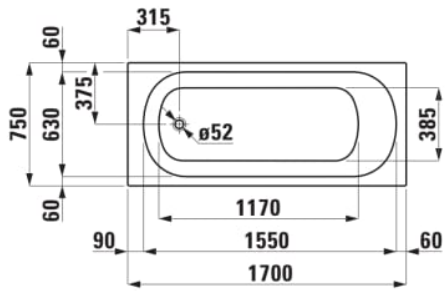

LUA

Bathtub, drop-in version, sanitary acrylic

DIMENSIONS

Length	1700 mm
Width	750 mm
Height	420 mm

COLOUR AND FINISH

000 White

OPTIONS

000 - standard option

SPECIFICATION TEXT

Bathtub made of sanitary acrylic of 3,2 mm
 Drop-in version, without frame
 Charge 000 – without whirl system, without waste and overflow

MOUNTING ACCESSORIES EXCLUDED

Feet solution with standard wall fixing elements, order no. 29608.0
 Waste and overflow, chromed, order no. 29514.2
 Combined water inlet and overflow, chromed order no. 29514.3
 Noise control band, order no. 29555.1

Installation structure : Naked

Material : Acrylic

Shape : Rectangular

Installation type : Drop-in

Net weight (kg) : 21

Water capacity to overflow (l) : 132

TECHNICAL DRAWINGS

COMPATIBLE WITH

Bath mixer, fittings
distance 134-166 mm,
projection 159 mm, with
fittings, with synthetic
flexible hose 1600 mm,
with handspray Stella 80
1F

H3210810041311

Set for concealed bath
mixer, for Simibox
Standard & Simibox Light,
with integrated safety
device Type LB