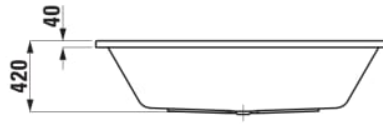

LUA

Bathtub, drop-in version, sanitary acrylic

DIMENSIONS

| | |
|--------|---------|
| Length | 1800 mm |
| Width | 800 mm |
| Height | 420 mm |

COLOUR AND FINISH

000 White

OPTIONS

000 - standard option

Installation structure : Naked

Material : Acrylic

Shape : Rectangular

Installation type : Drop-in

Net weight (kg) : 21.5

Water capacity to overflow (l) : 175

TECHNICAL DRAWINGS

COMPATIBLE WITH

Bath mixer, fittings
distance 134-166 mm,
projection 159 mm, with
fittings, with synthetic
flexible hose 1600 mm,
with handspray Stella 80
1F

H3210810041311

Set for concealed bath
mixer, for Simibox
Standard & Simibox Light,
with integrated safety
device Type LB