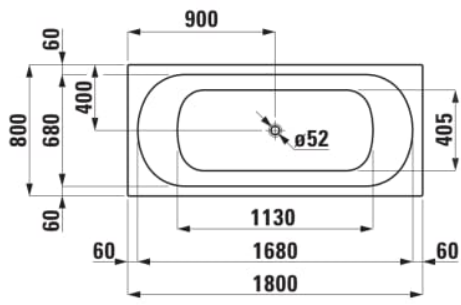

LUA

Bathtub, drop-in version, sanitary acrylic

DIMENSIONS

| | |
|--------|---------|
| Length | 1800 mm |
| Width | 800 mm |
| Height | 420 mm |

COLOUR AND FINISH

000 White

OPTIONS

000 - standard option

SPECIFICATION TEXT

Bathtub made of sanitary acrylic of 3,2 mm
 Drop-in version, without frame
 Charge 000 – without whirl system, without waste and overflow

MOUNTING ACCESSORIES EXCLUDED

Feet solution with standard wall fixing elements, order no. 29608.0
 Waste and overflow, chromed, order no. 29514.2
 Combined water inlet and overflow, chromed order no. 29514.3
 Noise control band, order no. 29555.1

Installation structure : Naked

Material : Acrylic

Shape : Rectangular

Installation type : Drop-in

Net weight (kg) : 21.5

Water capacity to overflow (l) : 175

TECHNICAL DRAWINGS

COMPATIBLE WITH

Bath mixer, fittings
distance 134-166 mm,
projection 159 mm, with
fittings, with synthetic
flexible hose 1600 mm,
with handspray Stella 80
1F

H3210810041311

Set for concealed bath
mixer, for Simibox
Standard & Simibox Light,
with integrated safety
device Type LB