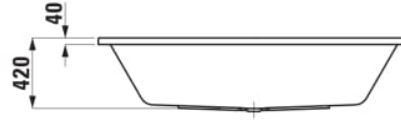

LUA

Bathtub, drop-in version, sanitary acrylic

DIMENSIONS

Length	1900 mm
Width	900 mm
Height	420 mm

COLOUR AND FINISH

000 White

OPTIONS

000 - standard option

Installation structure : Naked

Material : Acrylic

Water capacity to overflow (l) : 225

Installation type : Drop-in

Net weight (kg) : 25

TECHNICAL DRAWINGS

COMPATIBLE WITH

Bath mixer, fittings
distance 134-166 mm,
projection 159 mm, with
fittings, with synthetic
flexible hose 1600 mm,
with handspray Stella 80
1F

H3210810041311

Set for concealed bath
mixer, for Simibox
Standard & Simibox Light,
with integrated safety
device Type LB

H3210860040101

LUA

A design language reduced to the essentials: clear, geometric lines united in a continuous form. LUA offers a versatile bathroom collection for both private and public spaces. With extensive washbasin and WC options, coordinated faucets and statement bathtubs, all complemented by the LANI furniture range, the collection delivers a complete bathroom solution with enduring appeal.