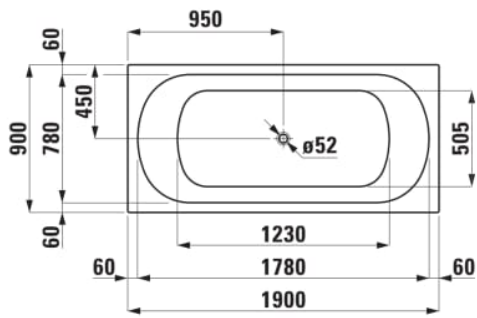

LUA

Bathtub, drop-in version, sanitary acrylic

DIMENSIONS

Length	1900 mm
Width	900 mm
Height	420 mm

COLOUR AND FINISH

000 White

OPTIONS

000 - standard option

SPECIFICATION TEXT

Bathtub made of sanitary acrylic of 3,2 mm
 Drop-in version, without frame
 Charge 000 – without whirl system, without waste and overflow

MOUNTING ACCESSORIES EXCLUDED

Feet solution with standard wall fixing elements, order no. 29608.1
 Waste and overflow, chromed, order no. 29514.2
 Combined water inlet and overflow, chromed order no. 29514.3
 Noise control band, order no. 29555.1

Installation structure : Naked

Material : Acrylic

Water capacity to overflow (l) : 225

Installation type : Drop-in

Net weight (kg) : 25

TECHNICAL DRAWINGS

COMPATIBLE WITH

Bath mixer, fittings
distance 134-166 mm,
projection 159 mm, with
fittings, with synthetic
flexible hose 1600 mm,
with handspray Stella 80
1F

H3210810041311

Set for concealed bath
mixer, for Simibox
Standard & Simibox Light,
with integrated safety
device Type LB

H3210860040101

LUA

A design language reduced to the essentials: clear, geometric lines united in a continuous form. LUA offers a versatile bathroom collection for both private and public spaces. With extensive washbasin and WC options, coordinated faucets and statement bathtubs, all complemented by the LANI furniture range, the collection delivers a complete bathroom solution with enduring appeal.