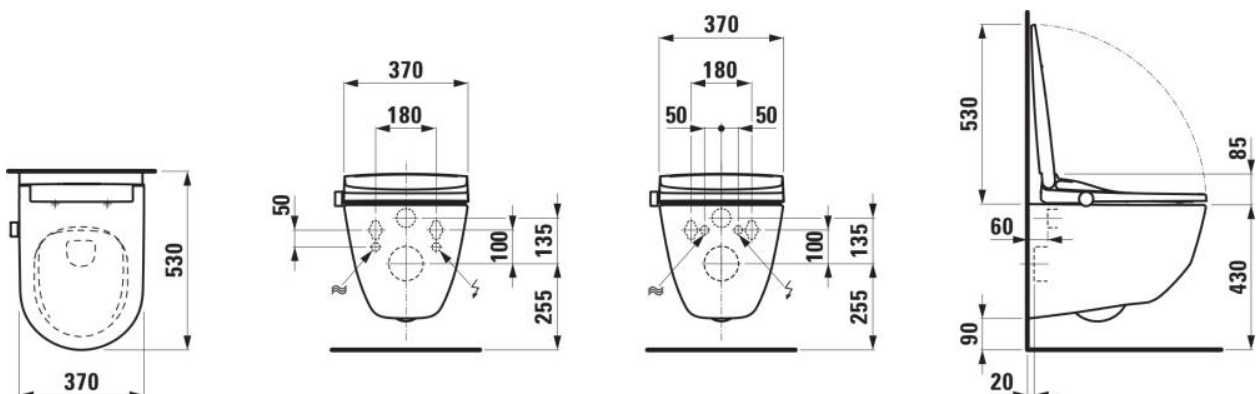

CLEANET PRO

LITE version, shower toilet, wall-hung, rimless, incl. seat and cover with washing function, Wi-Fi & APP, UV disinfection and ambient light

DIMENSIONS

Length	530 mm
Width	370 mm
Height	425 mm

COLOUR AND FINISH

<input type="checkbox"/>	000 White
--------------------------	-----------

Average water consumption (L.) : 3.38

Back-to-wall

Fixing kit : Included

Flushing system : Washdown

Installation type : Wall-hung

Net weight (kg) : 27

Outlet type : Horizontal

Rim type : Rimless

Self-cleaning nozzle with UV light

Water inlet position : Back inlet

TECHNICAL DRAWINGS

COMPATIBLE WITH

Descaling agent for 1
application (1 x 2 pcs)