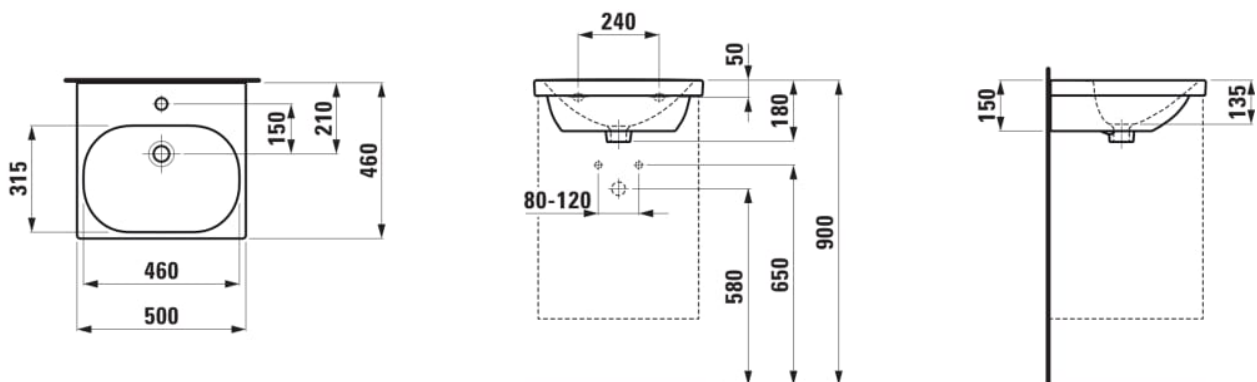

### DIMENSIONS

Length	460 mm
Width	500 mm
Height	180 mm

### OPTIONS

104 - one tap hole, centre

Basin capacity (l) : 5

Bowl depth (mm) : 135

Bowl length (mm) : 460

Bowl position : Central

Bowl width (mm) : 315

Installation type : Wall-hung

Internal Shape : 4 - Oval

Material : Ceramics

Net weight (kg) : 11.8

Number of fixing points : 2

Shape : Rectangular

Taphole configuration : 1 taphole in the middle

### TECHNICAL DRAWINGS

COMPATIBLE WITH

Basin mixer, projection 135 mm, fixed spout, Eco+ function, without pop-up waste

**H3110810041201**

Basin mixer, projection 135 mm, fixed spout, Eco+ function, with pop-up waste